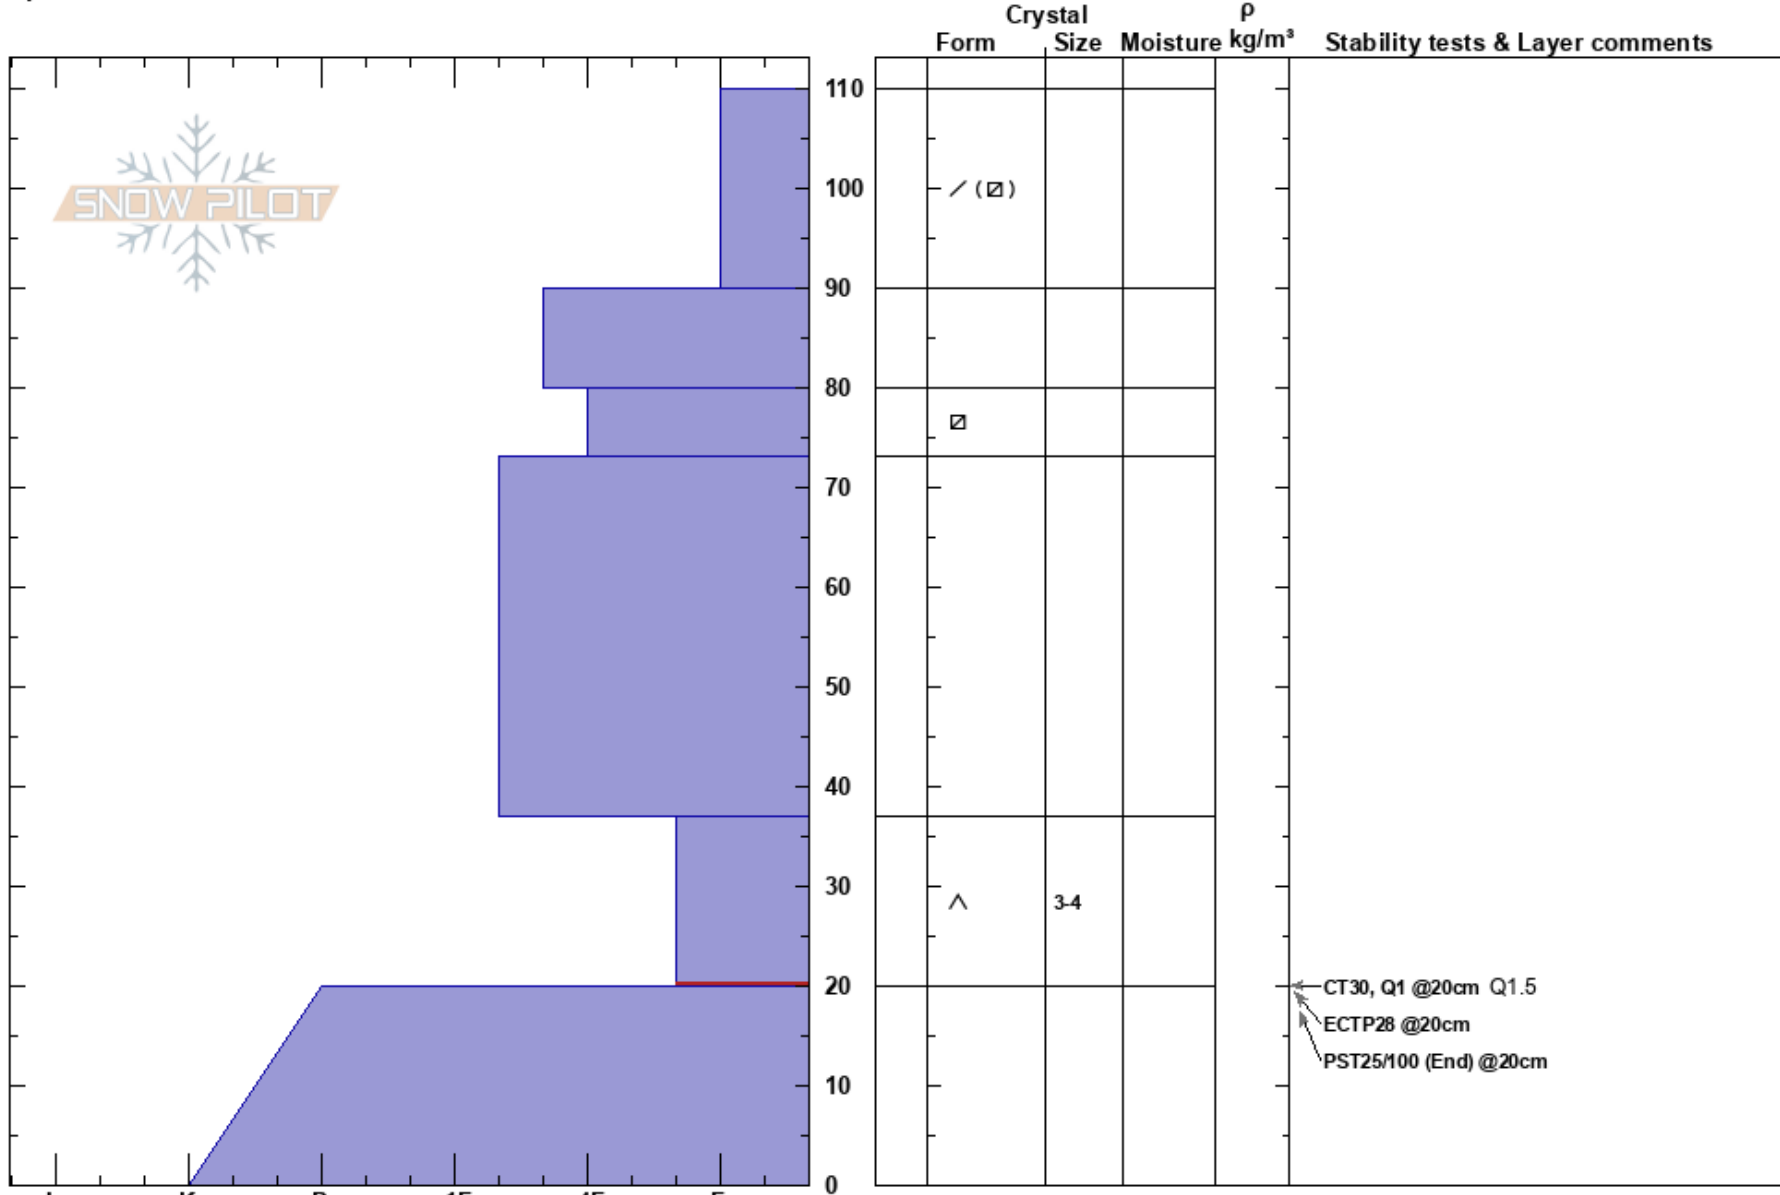

Buck Ridge  
 Madison Range-N  
 MT  
 Elevation: 9000 ft  
 Aspect: 40°

Alex Marienthal  
 01/06/2017 - 11:15am  
 Co-ord: 45.16210N, -111.32970W  
 Slope Angle: 28°  
 Wind Loading: previous

Stability: Fair Unstable  
 Air Temperature: -9°C  
 Sky Cover: BKN  
 Precipitation: NO  
 Wind: SW Calm

HS:110  
 37-20cm: Problematic layer

Specifics: Recent avalanche activity on similar slopes; Recent avalanche activity on different slopes; Snowmobile tracks on slope

Notes: Recent activity on nearby slopes similar aspects 3 days to 1 week ago. Some slopes slid multiple times in past 2-3 weeks.