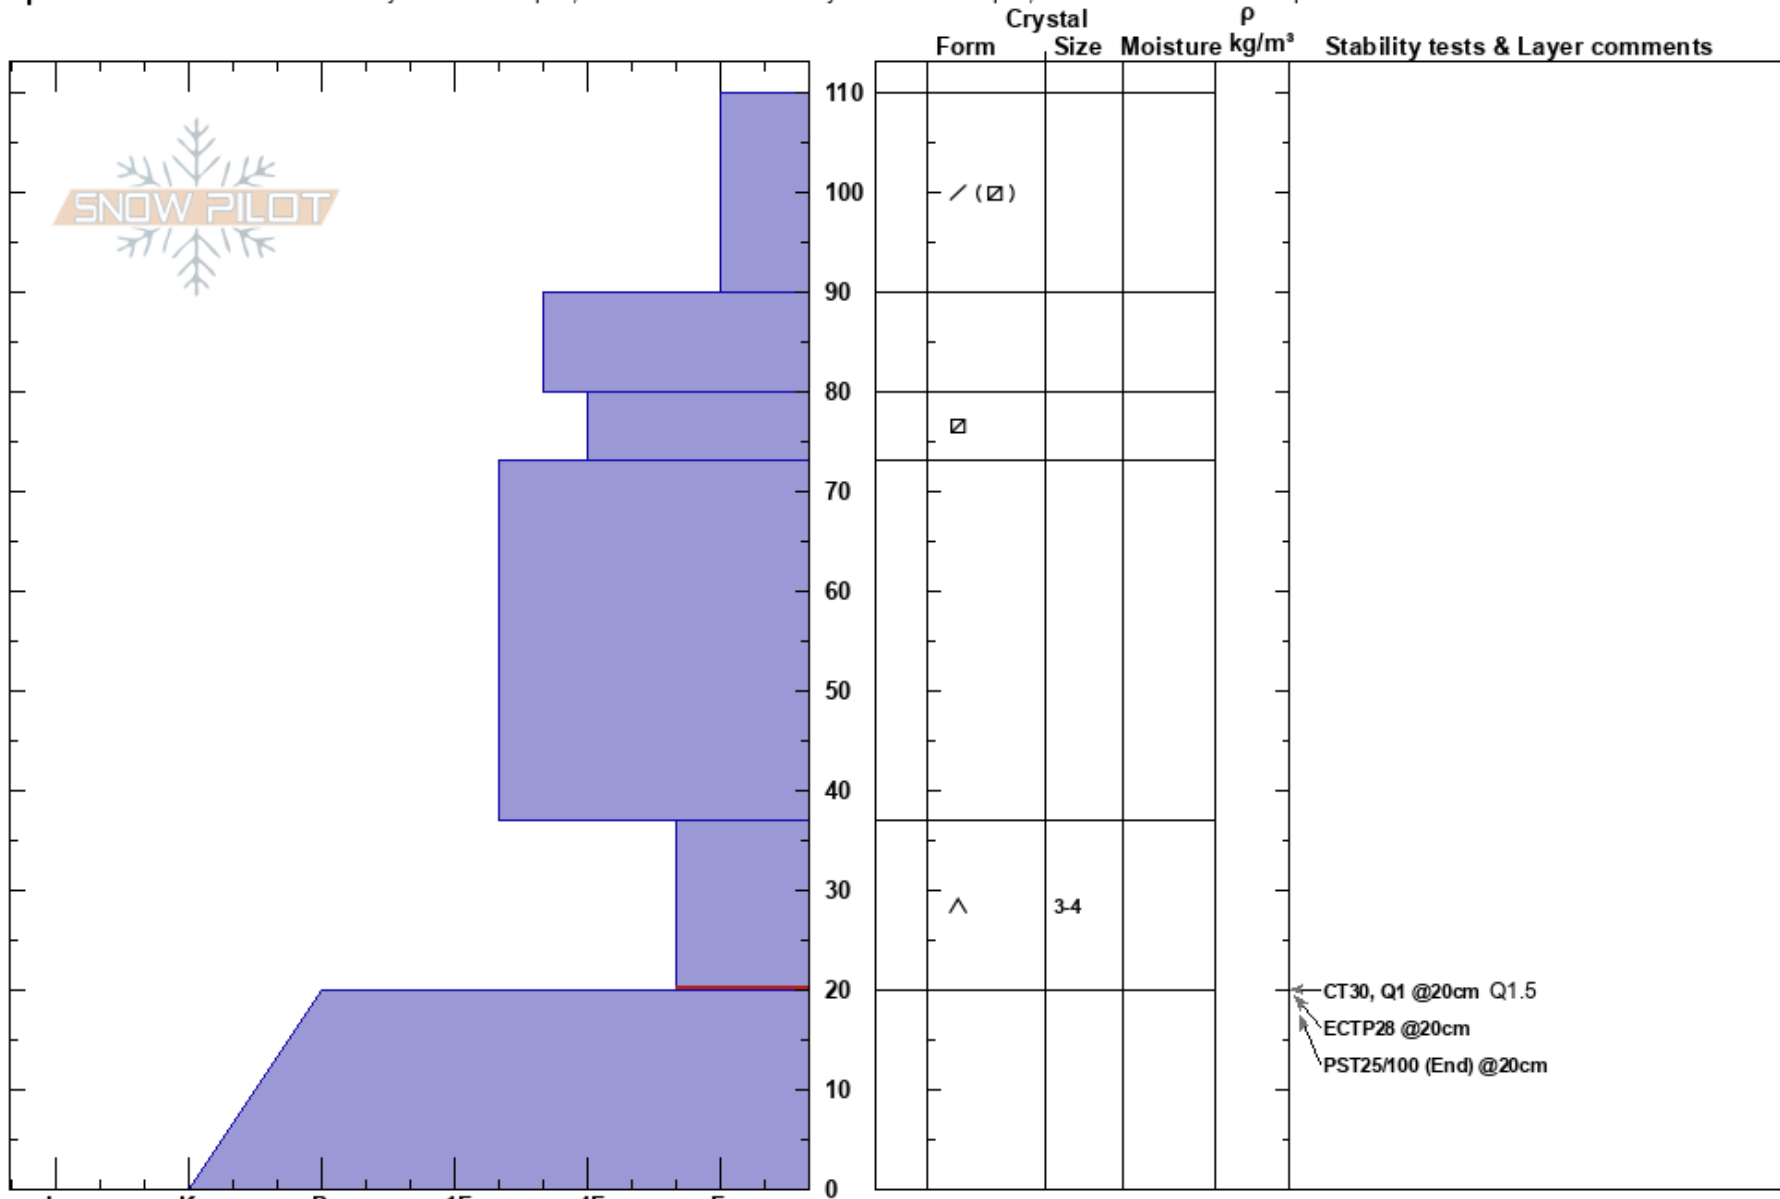

Buck Ridge
 Madison Range-N
 MT
 Elevation: 9000 ft
 Aspect: 40°

Alex Marienthal
 01/06/2017 - 11:15am
 Co-ord: 45.16210N, -111.32970W
 Slope Angle: 28°
 Wind Loading: previous

Stability: Fair Unstable
 Air Temperature: -9°C
 Sky Cover: BKN
 Precipitation: NO
 Wind: SW Calm

HS:110
 37-20cm: Problematic layer

Specifics: Recent avalanche activity on similar slopes; Recent avalanche activity on different slopes; Snowmobile tracks on slope

Notes: Recent activity on nearby slopes similar aspects 3 days to 1 week ago. Some slopes slid multiple times in past 2-3 weeks.