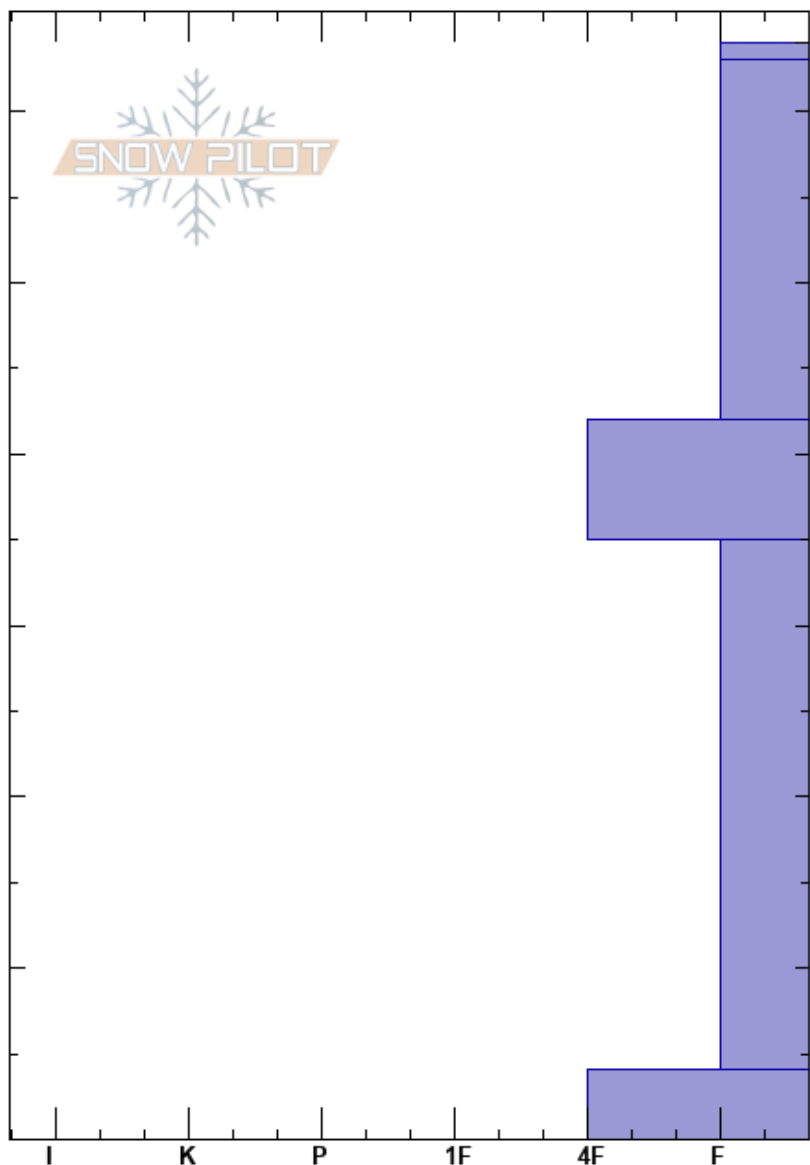

Evaro Bowl
 Rattlesnake Mtns
 MT
 Elevation: 7500 ft
 Aspect: 285°
 Specifics:

Logan King
 12/07/2018 - 11:00am
 Co-ord: 47.04047N, -113.99037W
 Slope Angle: 40°
 Wind Loading: no

Stability:
 Air Temperature: -4°C
 Sky Cover: CLR
 Precipitation: NO
 Wind: SW Light Breeze

HS:64
PF:64
Layer Notes:

Crystal Form	Crystal Size	Moisture	ρ kg/m ³	Stability tests & Layer comments
∇				
□ (/)				
□				
□	1.5-2			
□ (⊞)				

Notes: