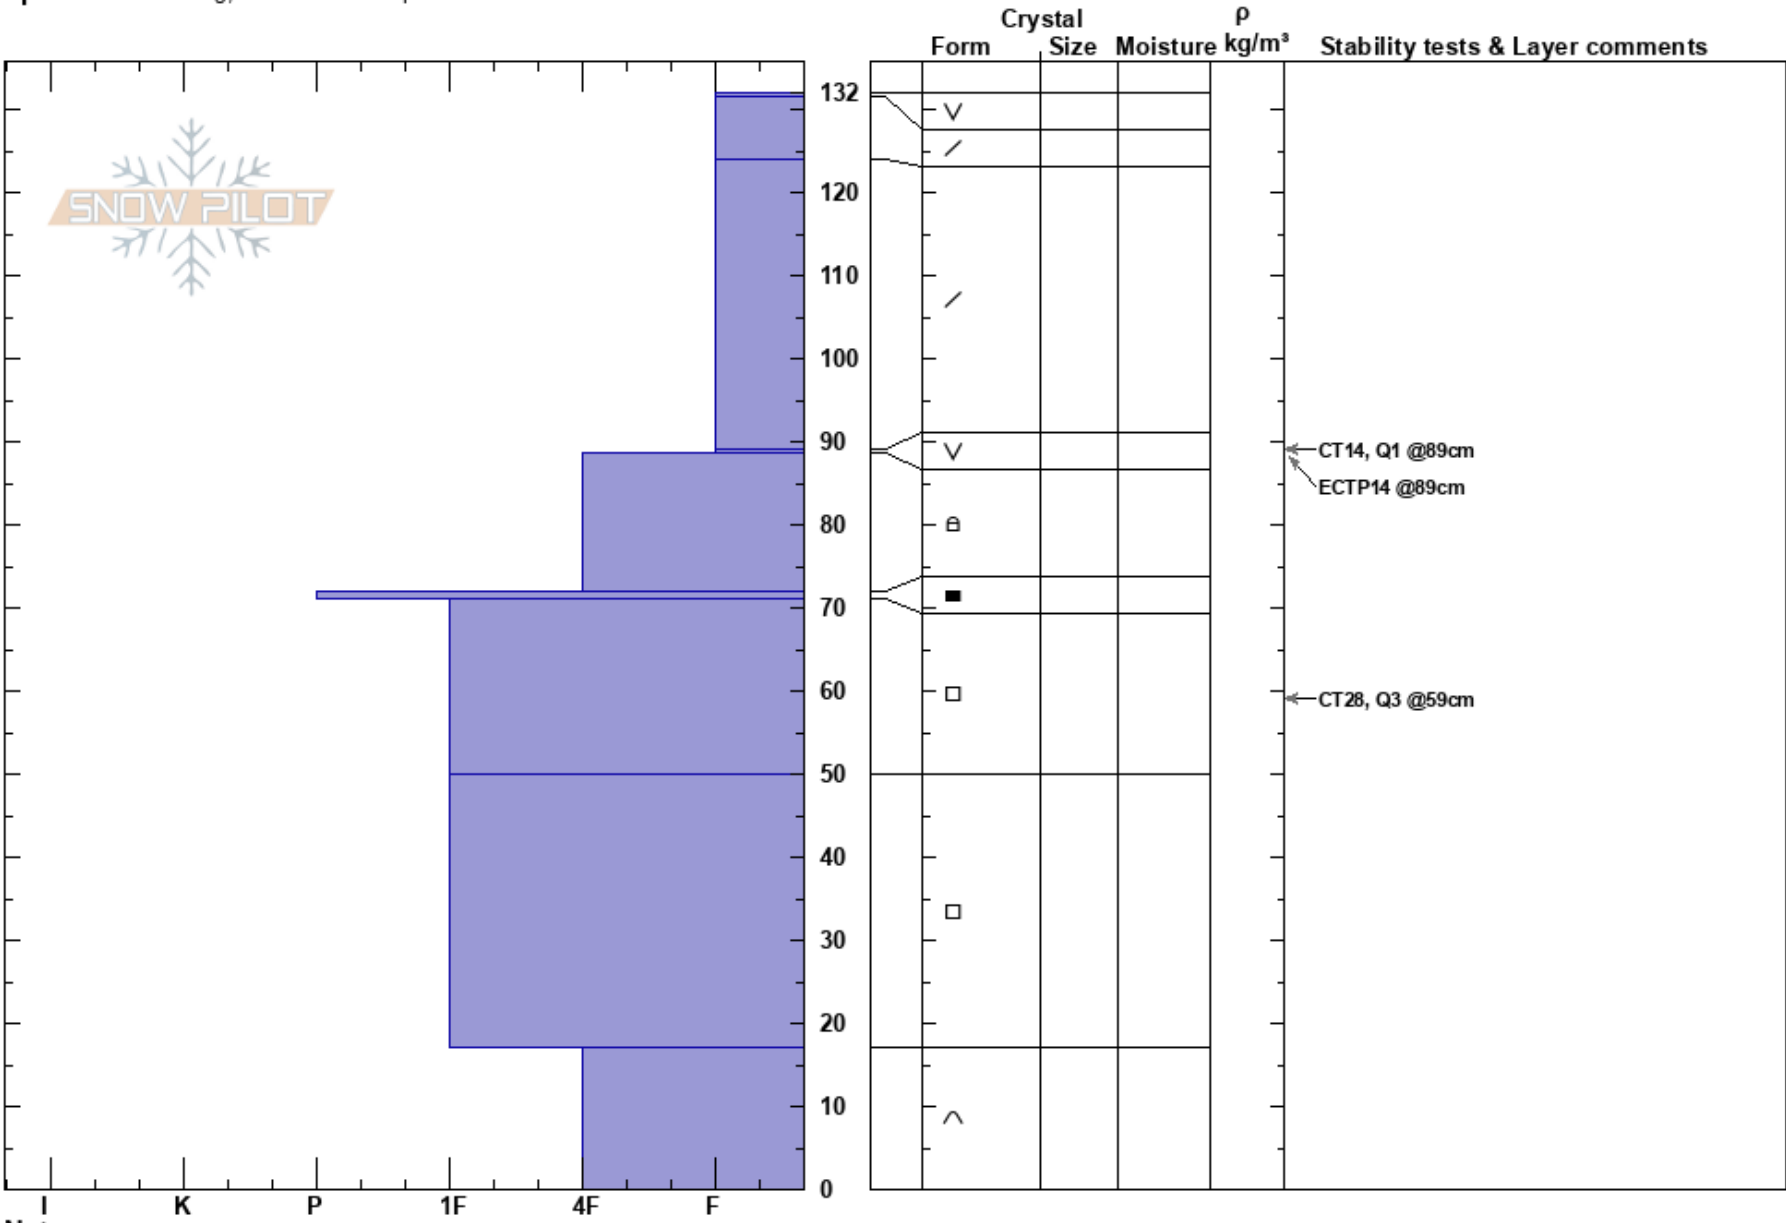

Lolo Pass - Mt. Fuji 2
 Bitterroot
 MT
 Elevation: 5840 ft
 Aspect: 350°
 Specifics: Cracking; Ski tracks on slope

Matt Radlowski
 01/06/2017 - 1:04pm
 Co-ord: 46.62144N, -114.56458W
 Slope Angle: 31°
 Wind Loading:

Stability: Fair
 Air Temperature: -12°C
 Sky Cover: CLR
 Precipitation: NO
 Wind: Calm

HS:132
 PF:40
 89-88.5cm: Problematic layer

Notes: We did not ski this slope