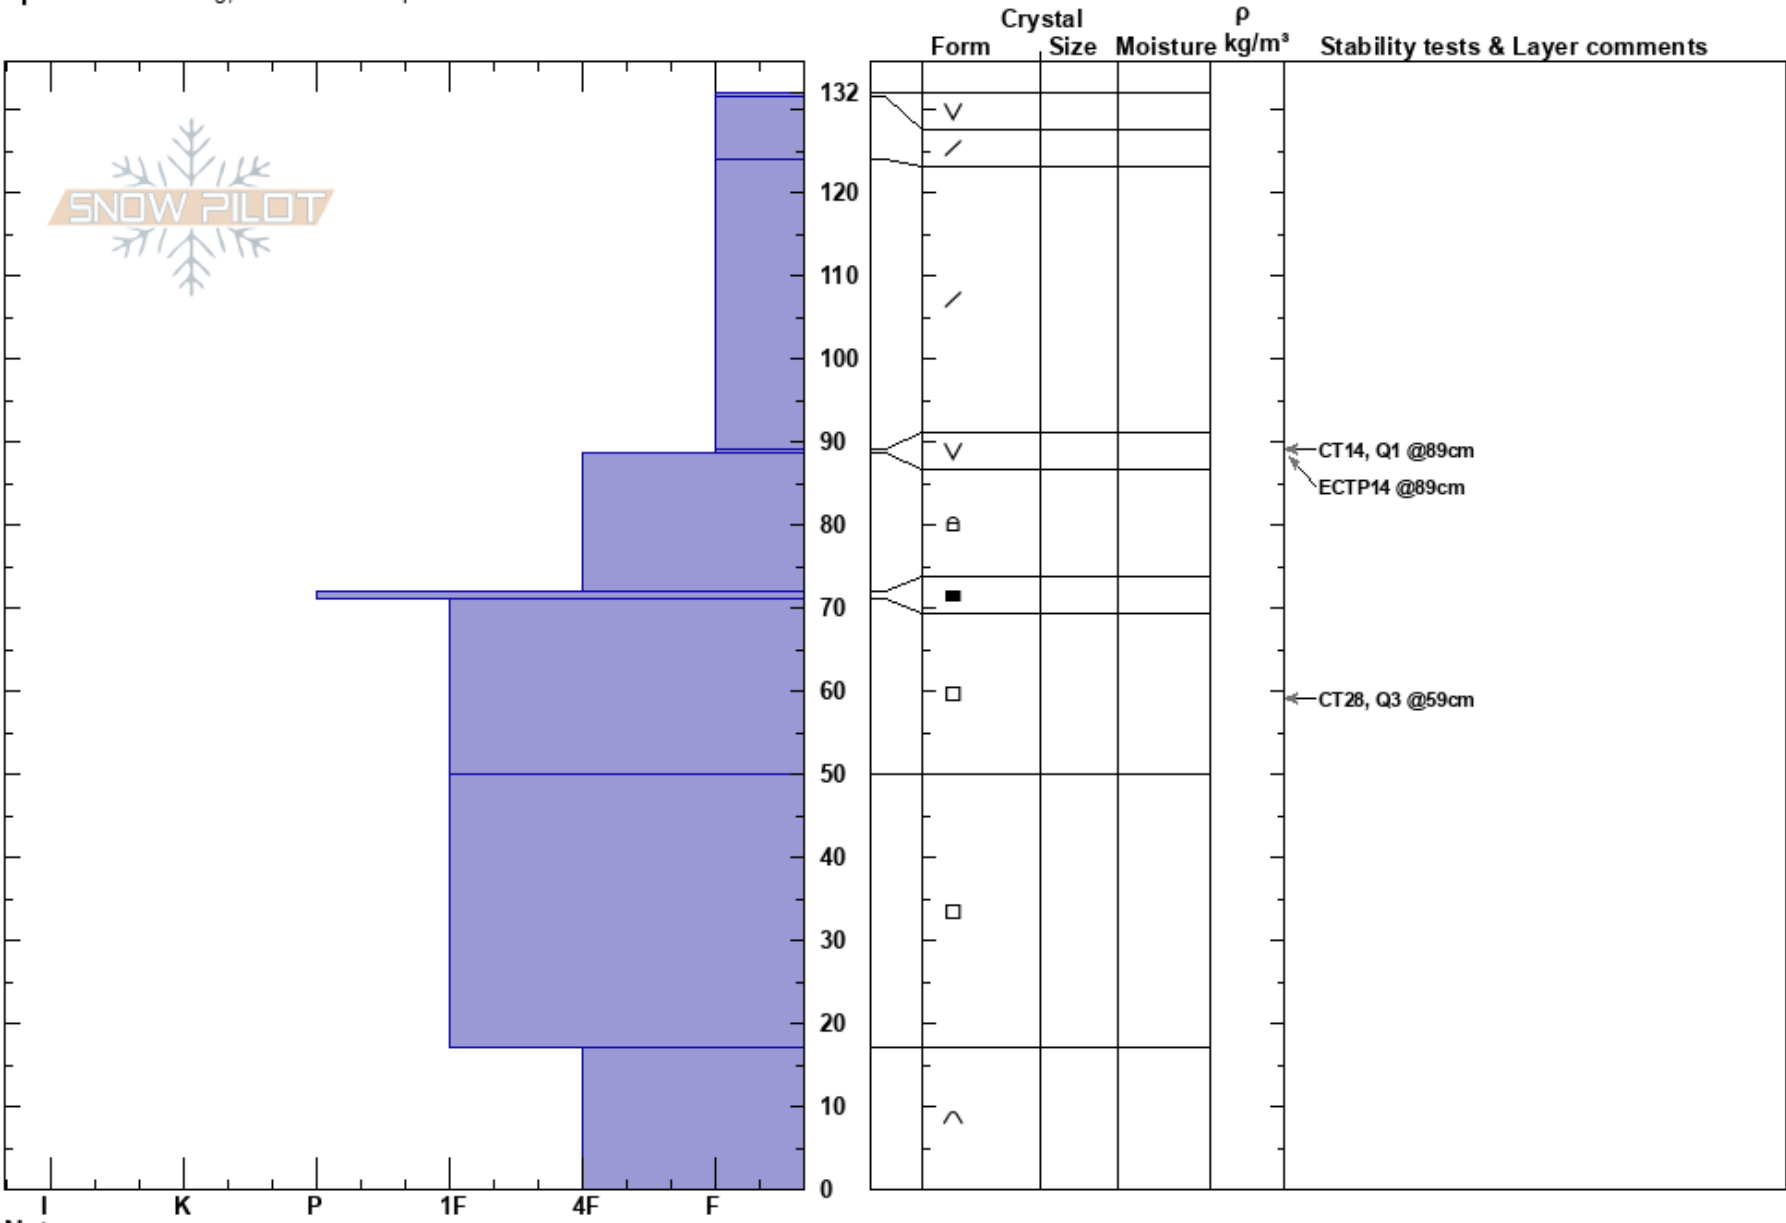

Lolo Pass - Mt. Fuji 2  
 Bitterroot  
 MT  
 Elevation: 5840 ft  
 Aspect: 350°  
 Specifics: Cracking; Ski tracks on slope

Matt Radlowski  
 01/06/2017 - 1:04pm  
 Co-ord: 46.62144N, -114.56458W  
 Slope Angle: 31°  
 Wind Loading:

Stability: Fair  
 Air Temperature: -12°C  
 Sky Cover: CLR  
 Precipitation: NO  
 Wind: Calm

HS:132  
 PF:40  
 89-88.5cm: Problematic layer

Notes: We did not ski this slope