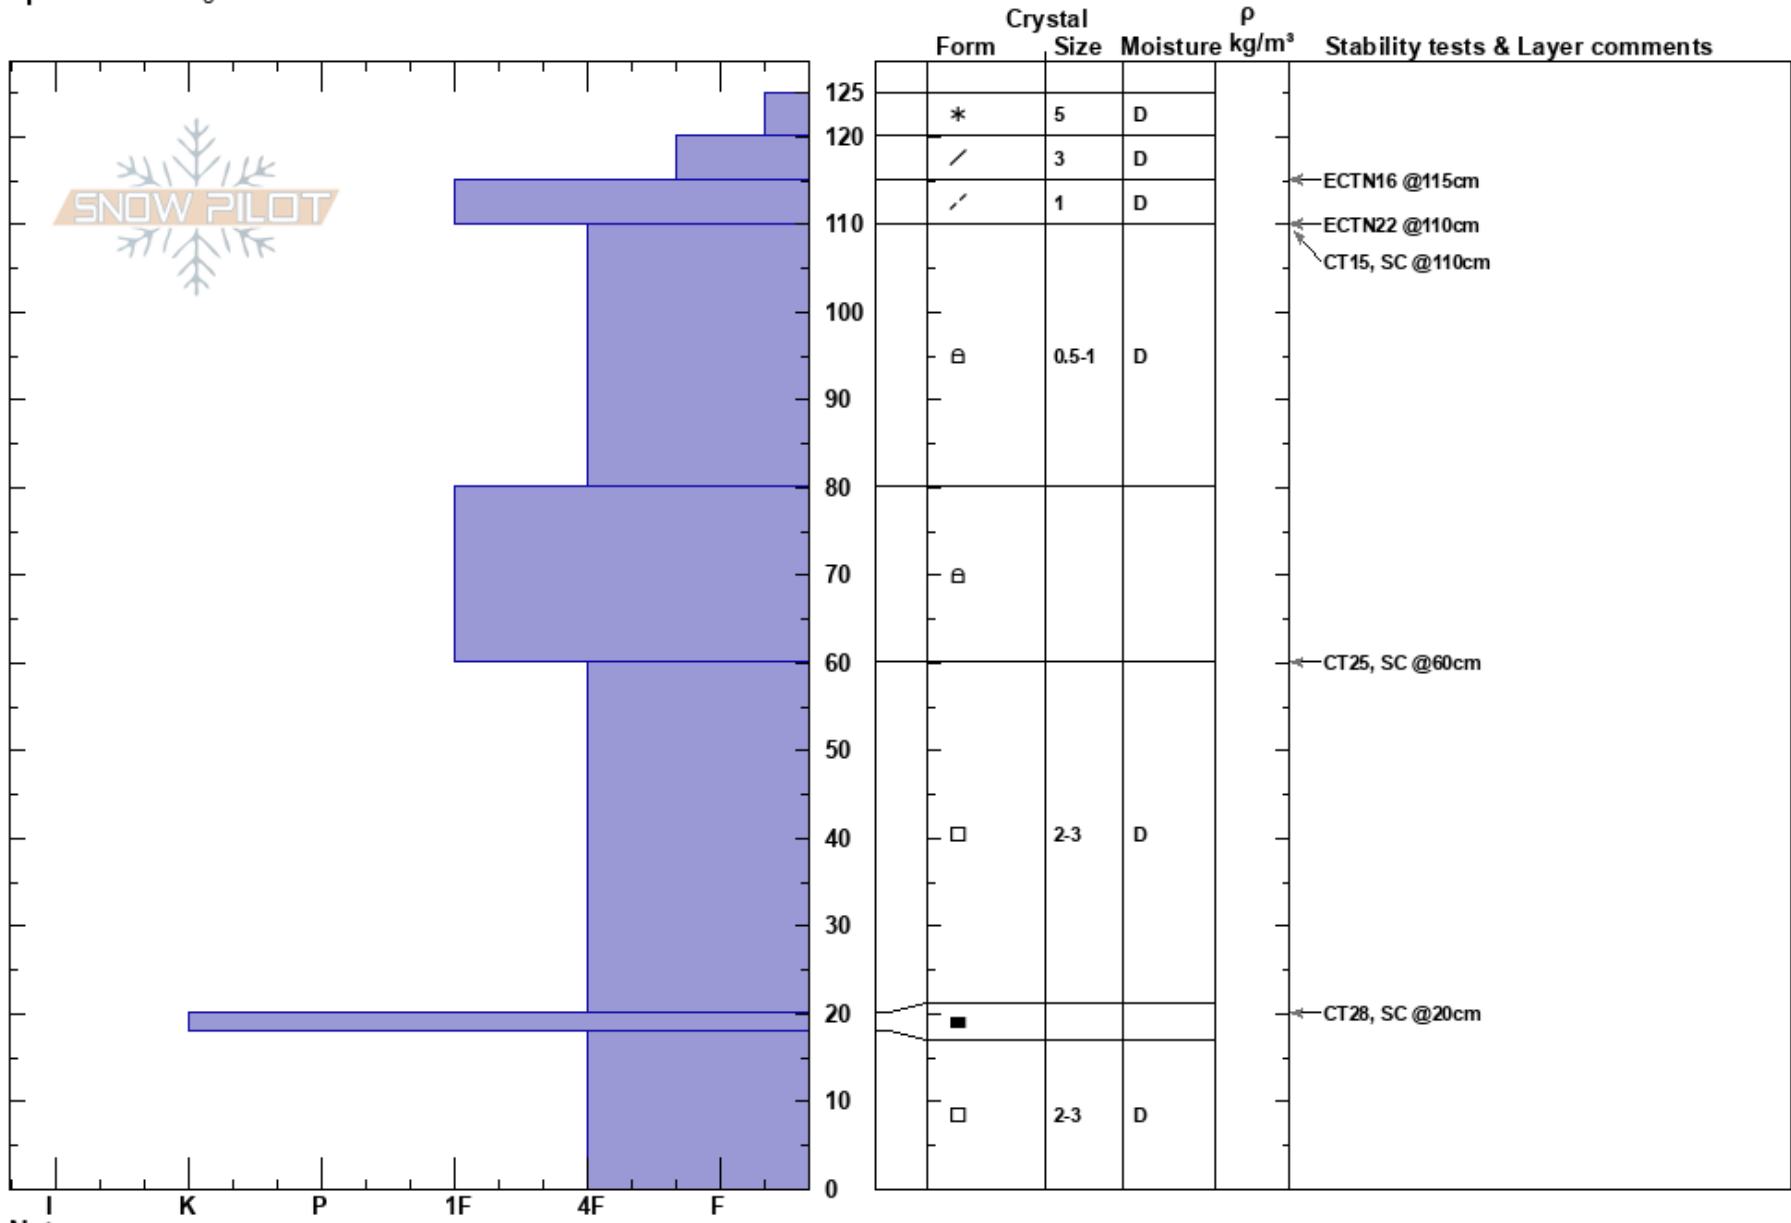

Buckets
 Gore Range
 CO
 Elevation: 4000 m
 Aspect: E
 Specifics: Pit dug in a Ski Area

Kylie Petras
 12/07/2018 - 9:00am
 Co-ord:
 Slope Angle: 39°
 Wind Loading:

Stability:
 Air Temperature: -12°C
 Sky Cover: BKN
 Precipitation: S-1
 Wind: Calm

HS:125 PF:80 Layer Notes:

Notes: