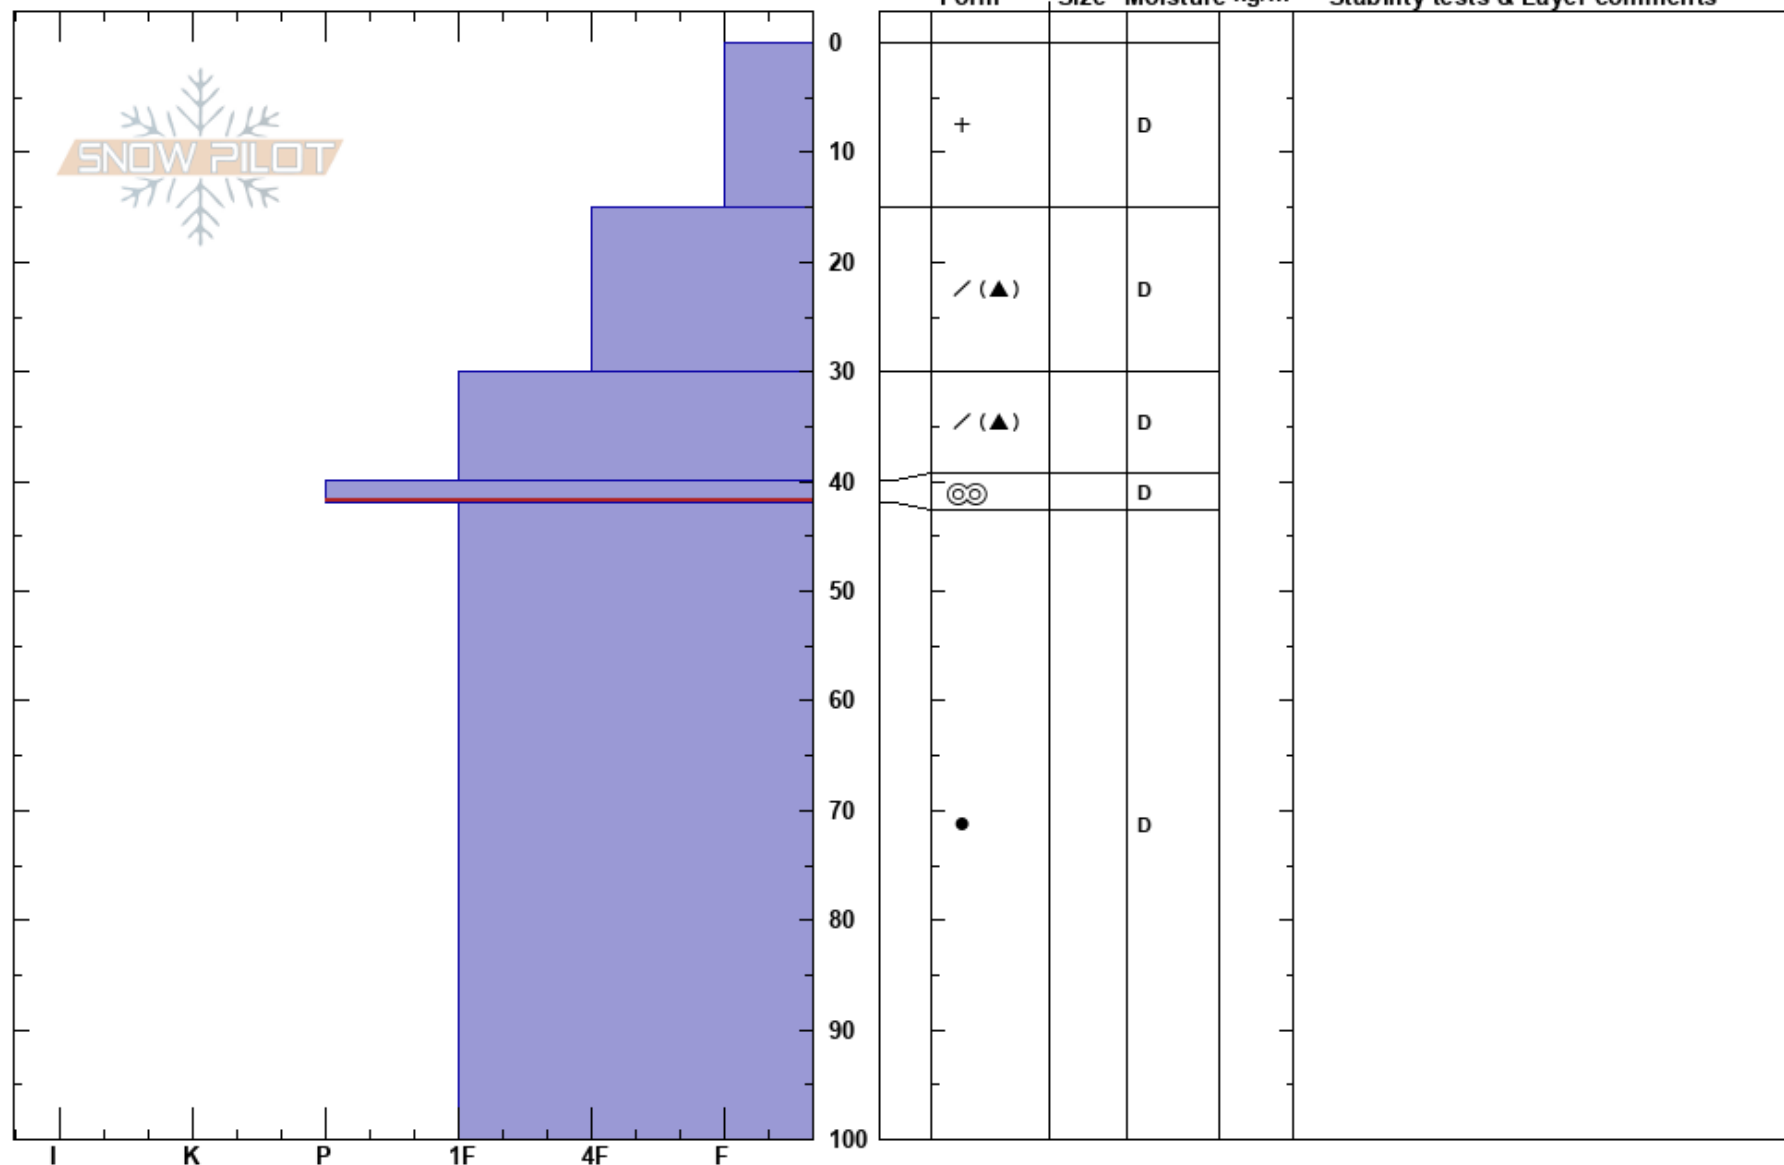

Buren 07.12.2018
Kvaløya
Norway
Elevation: 612 m
Aspect: SE
Specifics:

Kristoffer Karlsten
07/12/2018 - 11:00
Co-ord: 34W DC 07293 35618
Slope Angle: 15°
Wind Loading:

Stability:
Air Temperature:
Sky Cover:
Precipitation:
Wind:
HS:100
40-42cm: Problematic layer