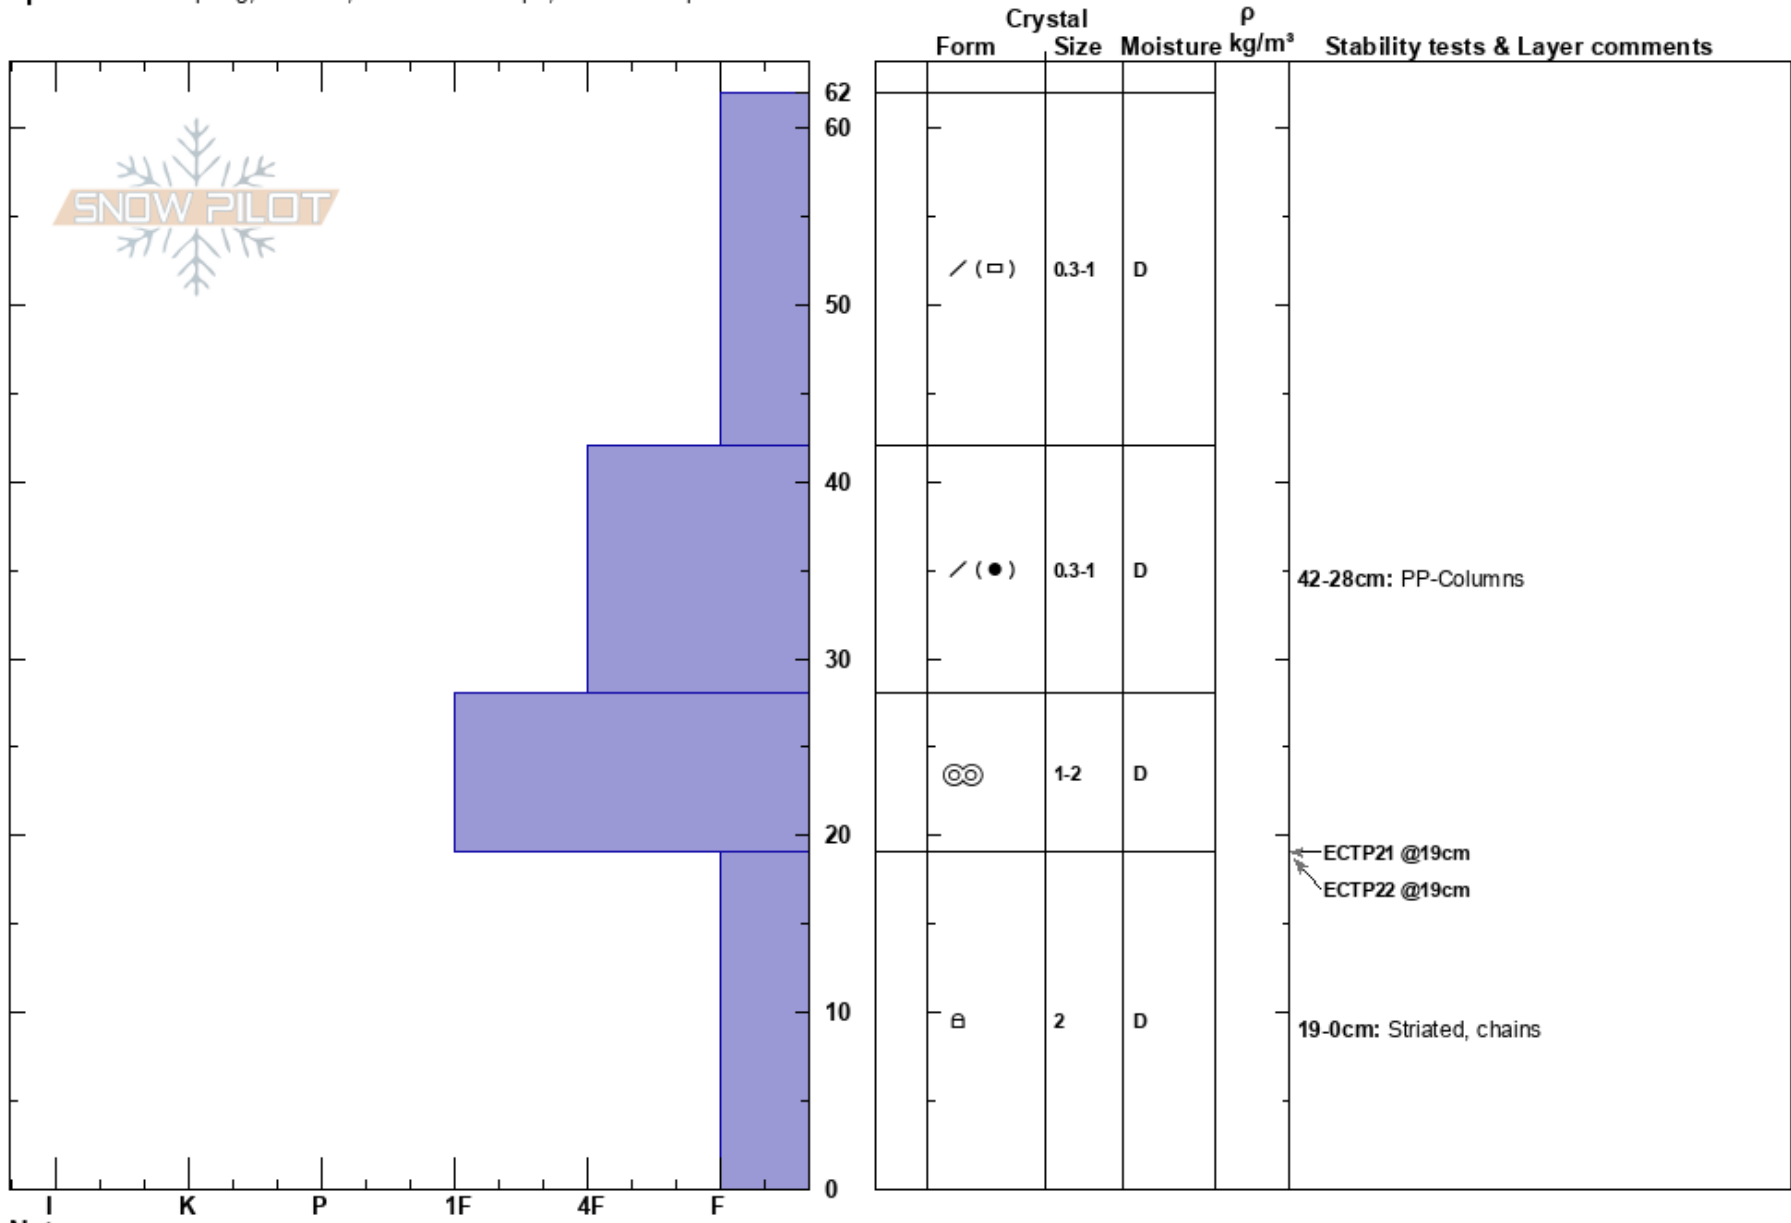

\$1000 Run
 Talkeetna Mountains
 AK
 Elevation: 3800 ft
 Aspect: 60°

Jed Workman
 12/06/2018 - 2:00pm
 Co-ord: 61.76800N, -149.30206W
 Slope Angle: 23°
 Wind Loading: no

Stability:
 Air Temperature: -2.4°C
 Sky Cover: OVC
 Precipitation: S-1
 Wind: Calm

HS:62
 Layer Notes:
 42-28cm: PP-Columns
 19-0cm: Striated, chains
 19-0cm: Problematic layer

Specifics: Collapsing, localized; Ski tracks on slope; We skied slope

Notes: Surface snow= +, columns, 1.0mm
 average HS @3-3.8k' varies 5-65cm, with isolated Northerly wind loaded locations= 100cm+