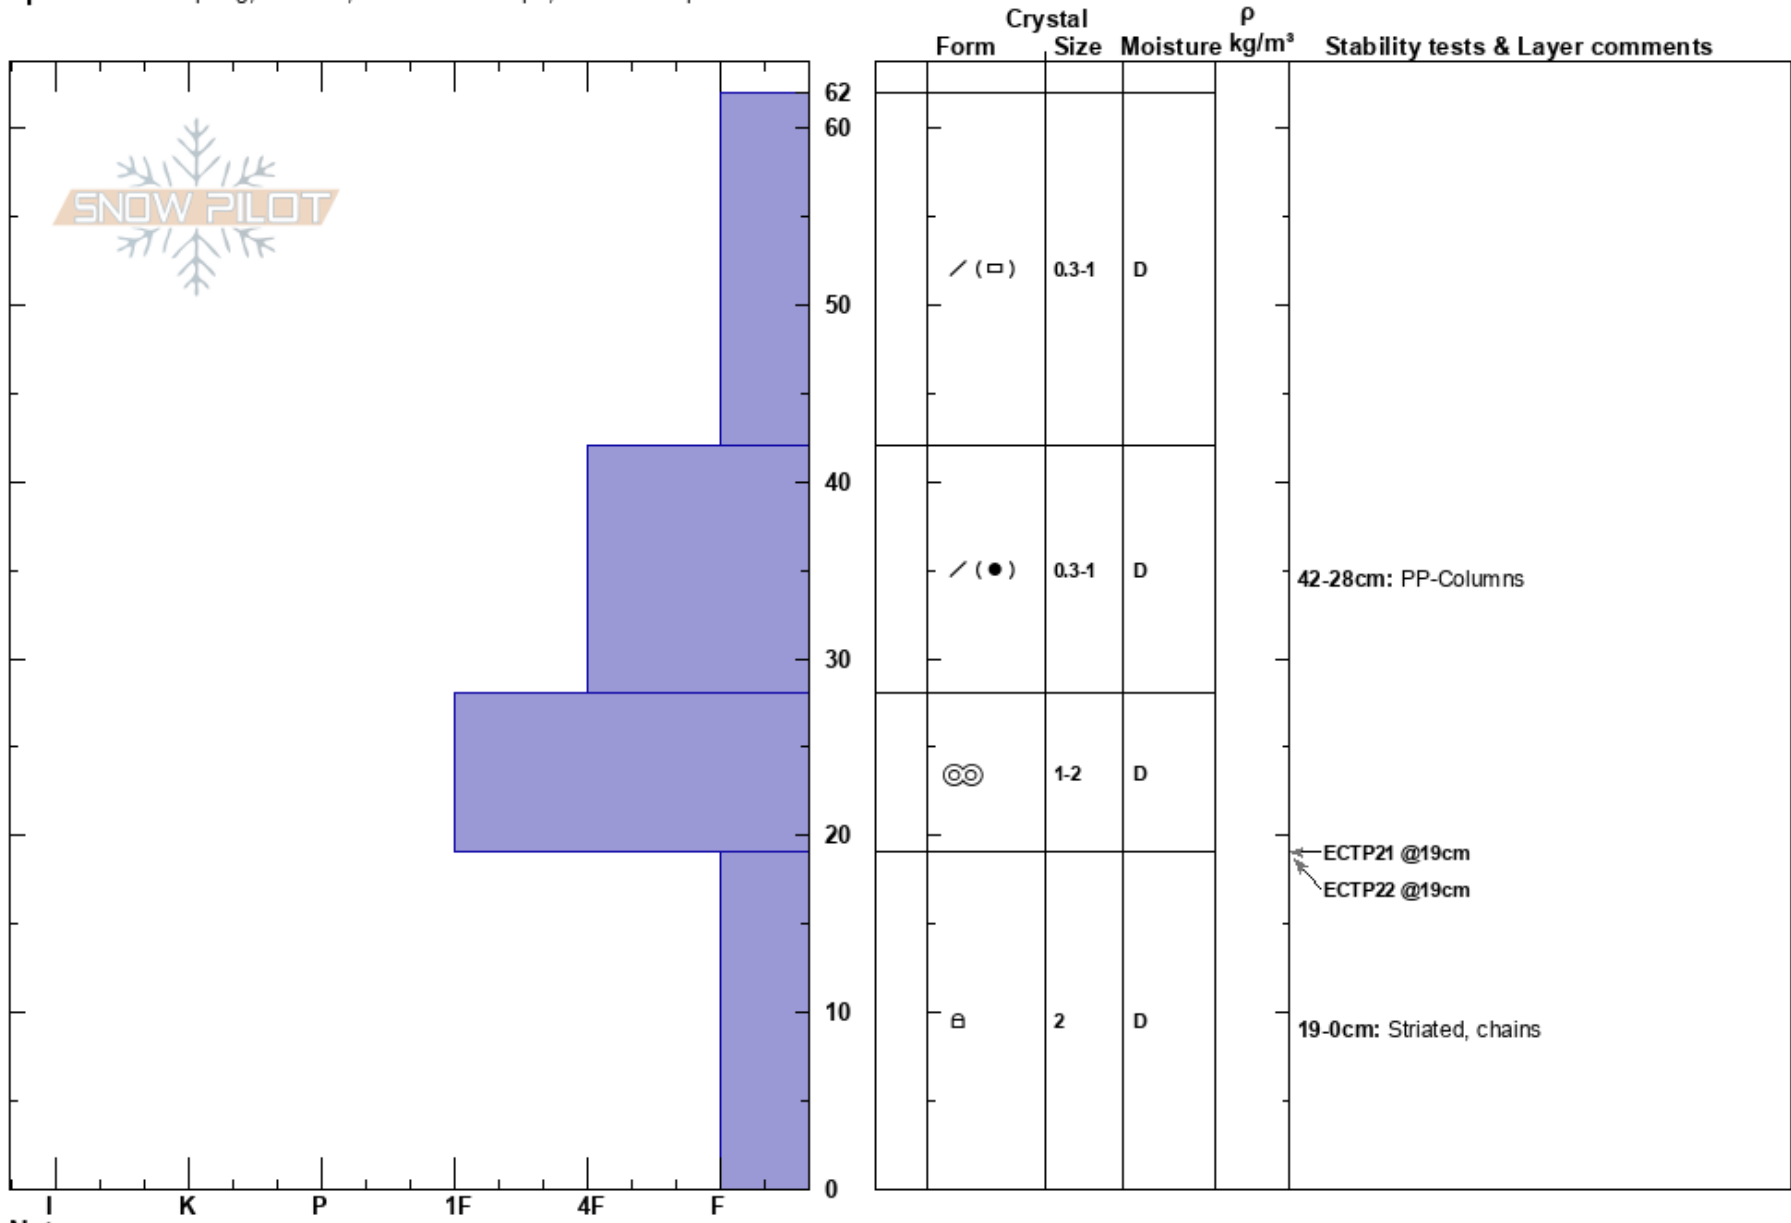

\$1000 Run  
 Talkeetna Mountains  
 AK  
 Elevation: 3800 ft  
 Aspect: 60°

Jed Workman  
 12/06/2018 - 2:00pm  
 Co-ord: 61.76800N, -149.30206W  
 Slope Angle: 23°  
 Wind Loading: no

Stability:  
 Air Temperature: -2.4°C  
 Sky Cover: OVC  
 Precipitation: S-1  
 Wind: Calm

HS:62  
 Layer Notes:  
 42-28cm: PP-Columns  
 19-0cm: Striated, chains  
 19-0cm: Problematic layer

Specifics: Collapsing, localized; Ski tracks on slope; We skied slope

Notes: Surface snow= +, columns, 1.0mm  
 average HS @3-3.8k' varies 5-65cm, with isolated Northerly wind loaded locations= 100cm+