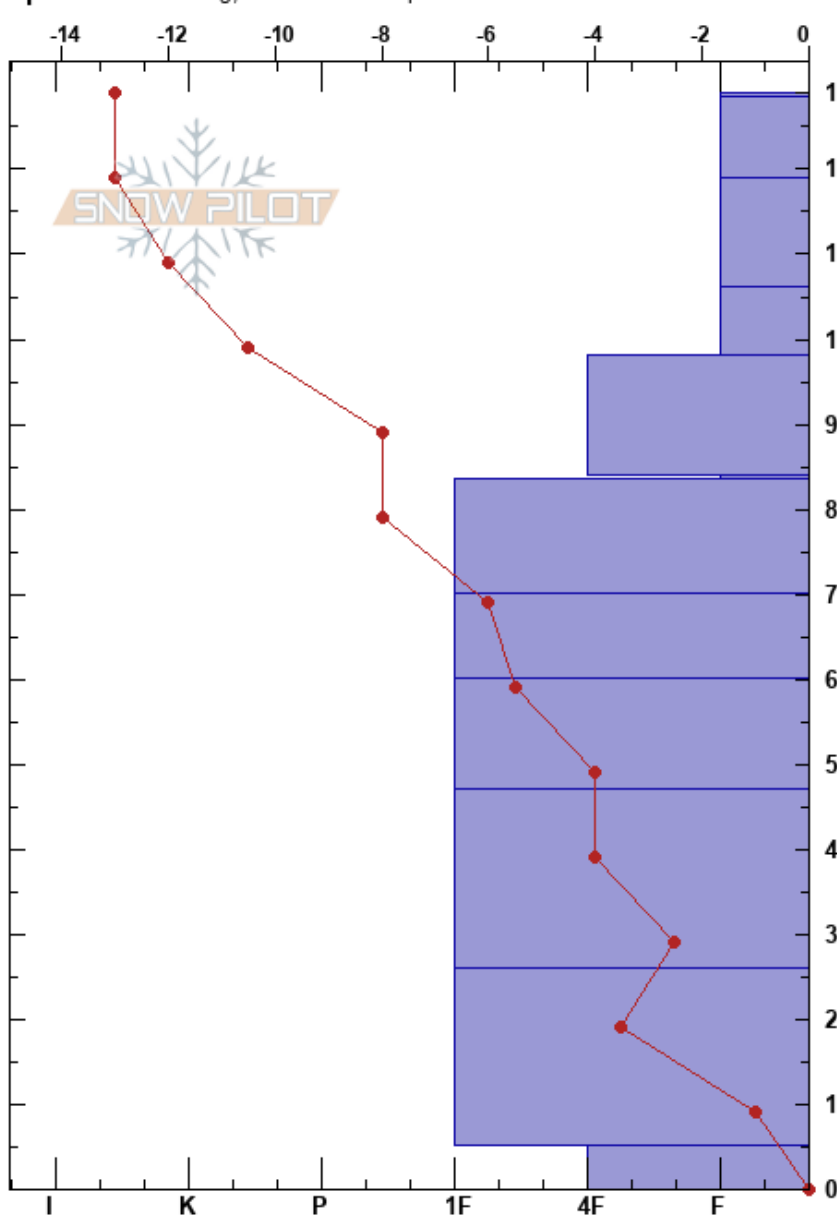

Lolo Pass - Mt Fuji
 Bitterroot
 MT
 Elevation: 6039 ft
 Aspect: 315°
 Specifics: Cracking; Ski tracks on slope

Matt Radlowski
 01/06/2017 - 11:34am
 Co-ord: 46.62118N, -114.56189W
 Slope Angle: 23°
 Wind Loading: previous

Stability: Poor
 Air Temperature: -12°C
 Sky Cover: CLR
 Precipitation: NO
 Wind: Calm

HS:129
 PF:35
 84-83.5cm: Problematic layer

Height (cm)	Crystal		Moisture	ρ kg/m ³	Stability tests & Layer comments
	Form	Size			
129	∇	0.5-1.5			
120	/				
110	/				
100	⊖				
90	□				
84	∇	1-4			← CT13, Q2 @84cm ← ECTP13 @84cm ← PST36/100 (End) @84cm
80	⊖				
70					
60	□				
50	⊖ (•)				
40	•				
30					
20	•				
10					
0	^	2			

Notes: We chose not to ski this slope.