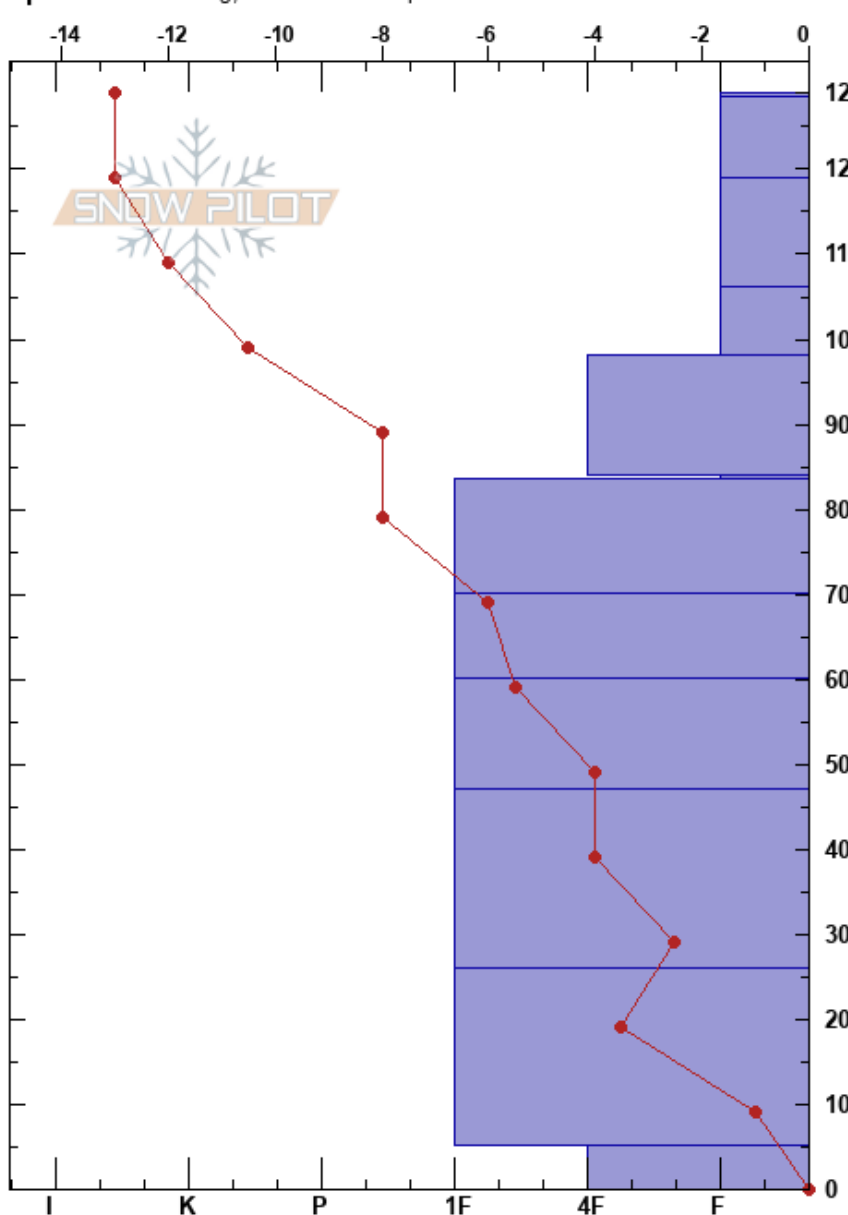

Lolo Pass - Mt Fuji
 Bitterroot
 MT
 Elevation: 6039 ft
 Aspect: 315°
 Specifics: Cracking; Ski tracks on slope

Matt Radlowski
 01/06/2017 - 11:34am
 Co-ord: 46.62118N, -114.56189W
 Slope Angle: 23°
 Wind Loading: previous

Stability: Poor
 Air Temperature: -12°C
 Sky Cover: CLR
 Precipitation: NO
 Wind: Calm

HS:129
 PF:35
 84-83.5cm: Problematic layer

Height (cm)	Crystal		Moisture	ρ kg/m ³	Stability tests & Layer comments
	Form	Size			
129	∇	0.5-1.5			
120	/				
110	/				
100	⊖				
90	□				
84	∇	1-4			← CT13, Q2 @84cm ← ECTP13 @84cm ← PST36/100 (End) @84cm
80	⊖				
70					
60	□				
50	⊖ (●)				
40	●				
30					
20	●				
10					
0	^	2			

Notes: We chose not to ski this slope.