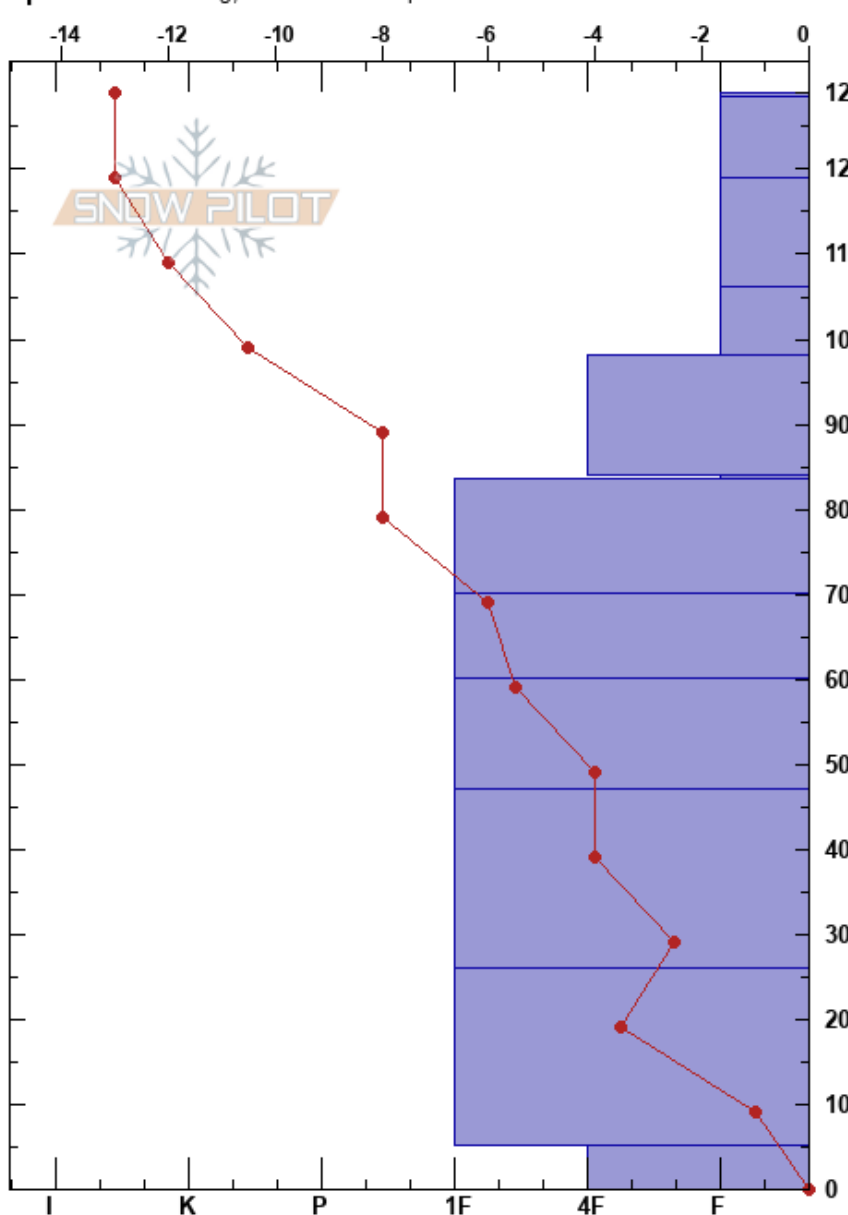

Lolo Pass - Mt Fuji
 Bitterroot
 MT
 Elevation: 6039 ft
 Aspect: 315°
 Specifics: Cracking; Ski tracks on slope

Matt Radlowski
 01/06/2017 - 11:34am
 Co-ord: 46.62118N, -114.56189W
 Slope Angle: 23°
 Wind Loading: previous

Stability: Poor
 Air Temperature: -12°C
 Sky Cover: CLR
 Precipitation: NO
 Wind: Calm

HS:129
 PF:35 84-83.5cm: Problematic layer

Elevation (cm)	Crystal		Moisture	ρ kg/m ³	Stability tests & Layer comments
	Form	Size			
129	∇	0.5-1.5			
120	/				
110	/				
100	⊖				
90	□				
84	∇	1-4			← CT13, Q2 @84cm ← ECTP13 @84cm ← PST36/100 (End) @84cm
80	⊖				
70					
60	□				
50	⊖ (●)				
40	●				
30					
20	●				
10					
0	^	2			

Notes: We chose not to ski this slope.