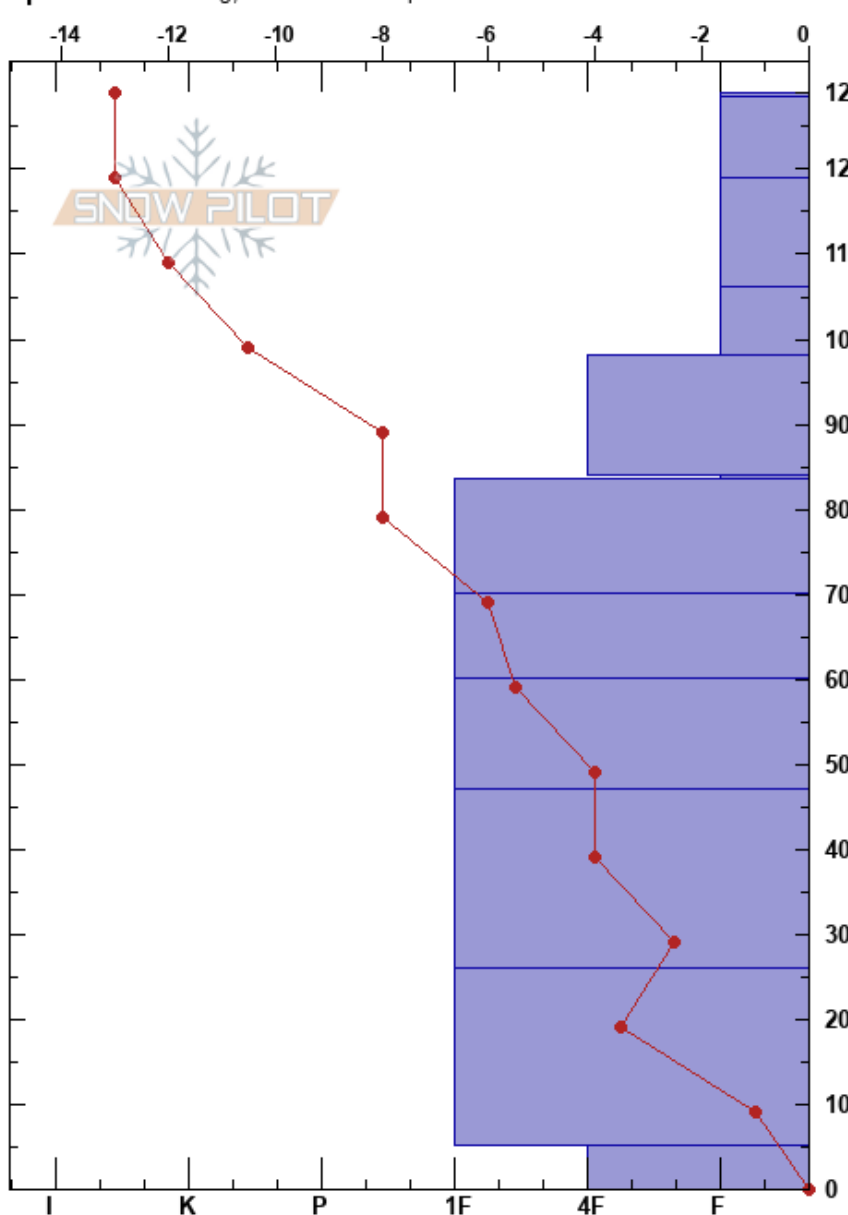

Lolo Pass - Mt Fuji
 Bitterroot
 MT
 Elevation: 6039 ft
 Aspect: 315°
 Specifics: Cracking; Ski tracks on slope

Matt Radlowski
 01/06/2017 - 11:34am
 Co-ord: 46.62118N, -114.56189W
 Slope Angle: 23°
 Wind Loading: previous

Stability: Poor
 Air Temperature: -12°C
 Sky Cover: CLR
 Precipitation: NO
 Wind: Calm

HS:129
 PF:35
 84-83.5cm: Problematic layer

Height (cm)	Crystal		Moisture	ρ kg/m³	Stability tests & Layer comments
	Form	Size			
129	∇	0.5-1.5			
120	/				
110	/				
100	⊖				
90	□				
84	∇	1-4			← CT13, Q2 @84cm ← ECTP13 @84cm ← PST36/100 (End) @84cm
80	⊖				
70					
60	□				
50	⊖ (•)				
40	•				
30					
20	•				
10					
0	^	2			

Notes: We chose not to ski this slope.