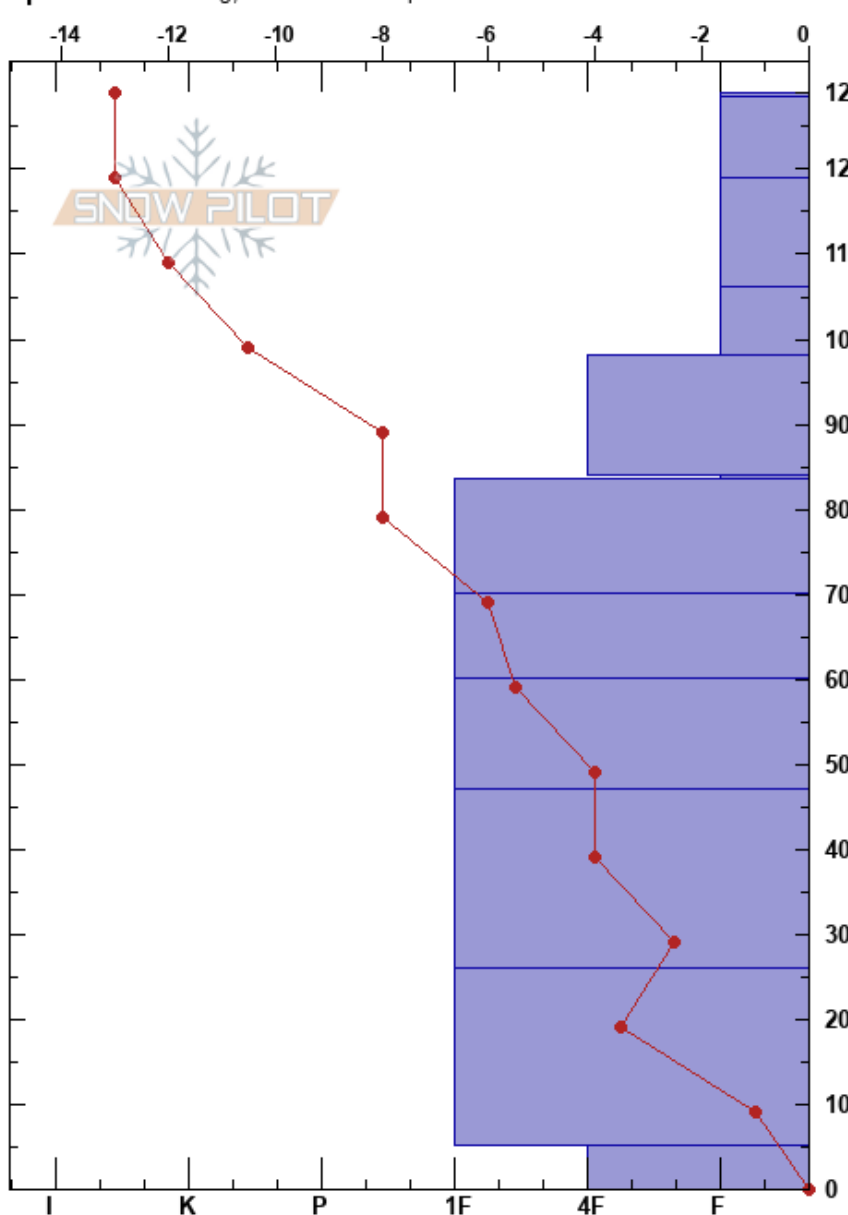

Lolo Pass - Mt Fuji
 Bitterroot
 MT
 Elevation: 6039 ft
 Aspect: 315°
 Specifics: Cracking; Ski tracks on slope

Matt Radlowski
 01/06/2017 - 11:34am
 Co-ord: 46.62118N, -114.56189W
 Slope Angle: 23°
 Wind Loading: previous

Stability: Poor
 Air Temperature: -12°C
 Sky Cover: CLR
 Precipitation: NO
 Wind: Calm

HS:129
 PF:35
 84-83.5cm: Problematic layer

Elevation (m)	Crystal		Moisture	ρ kg/m ³	Stability tests & Layer comments
	Form	Size			
129	∇	0.5-1.5			
120	/				
110	/				
100	⊖				
90	□				
84	∇	1-4			← CT13, Q2 @84cm ← ECTP13 @84cm ← PST36/100 (End) @84cm
80	⊖				
70					
60	□				
50	⊖ (•)				
40	•				
30					
20	•				
10					
0	^	2			

Notes: We chose not to ski this slope.