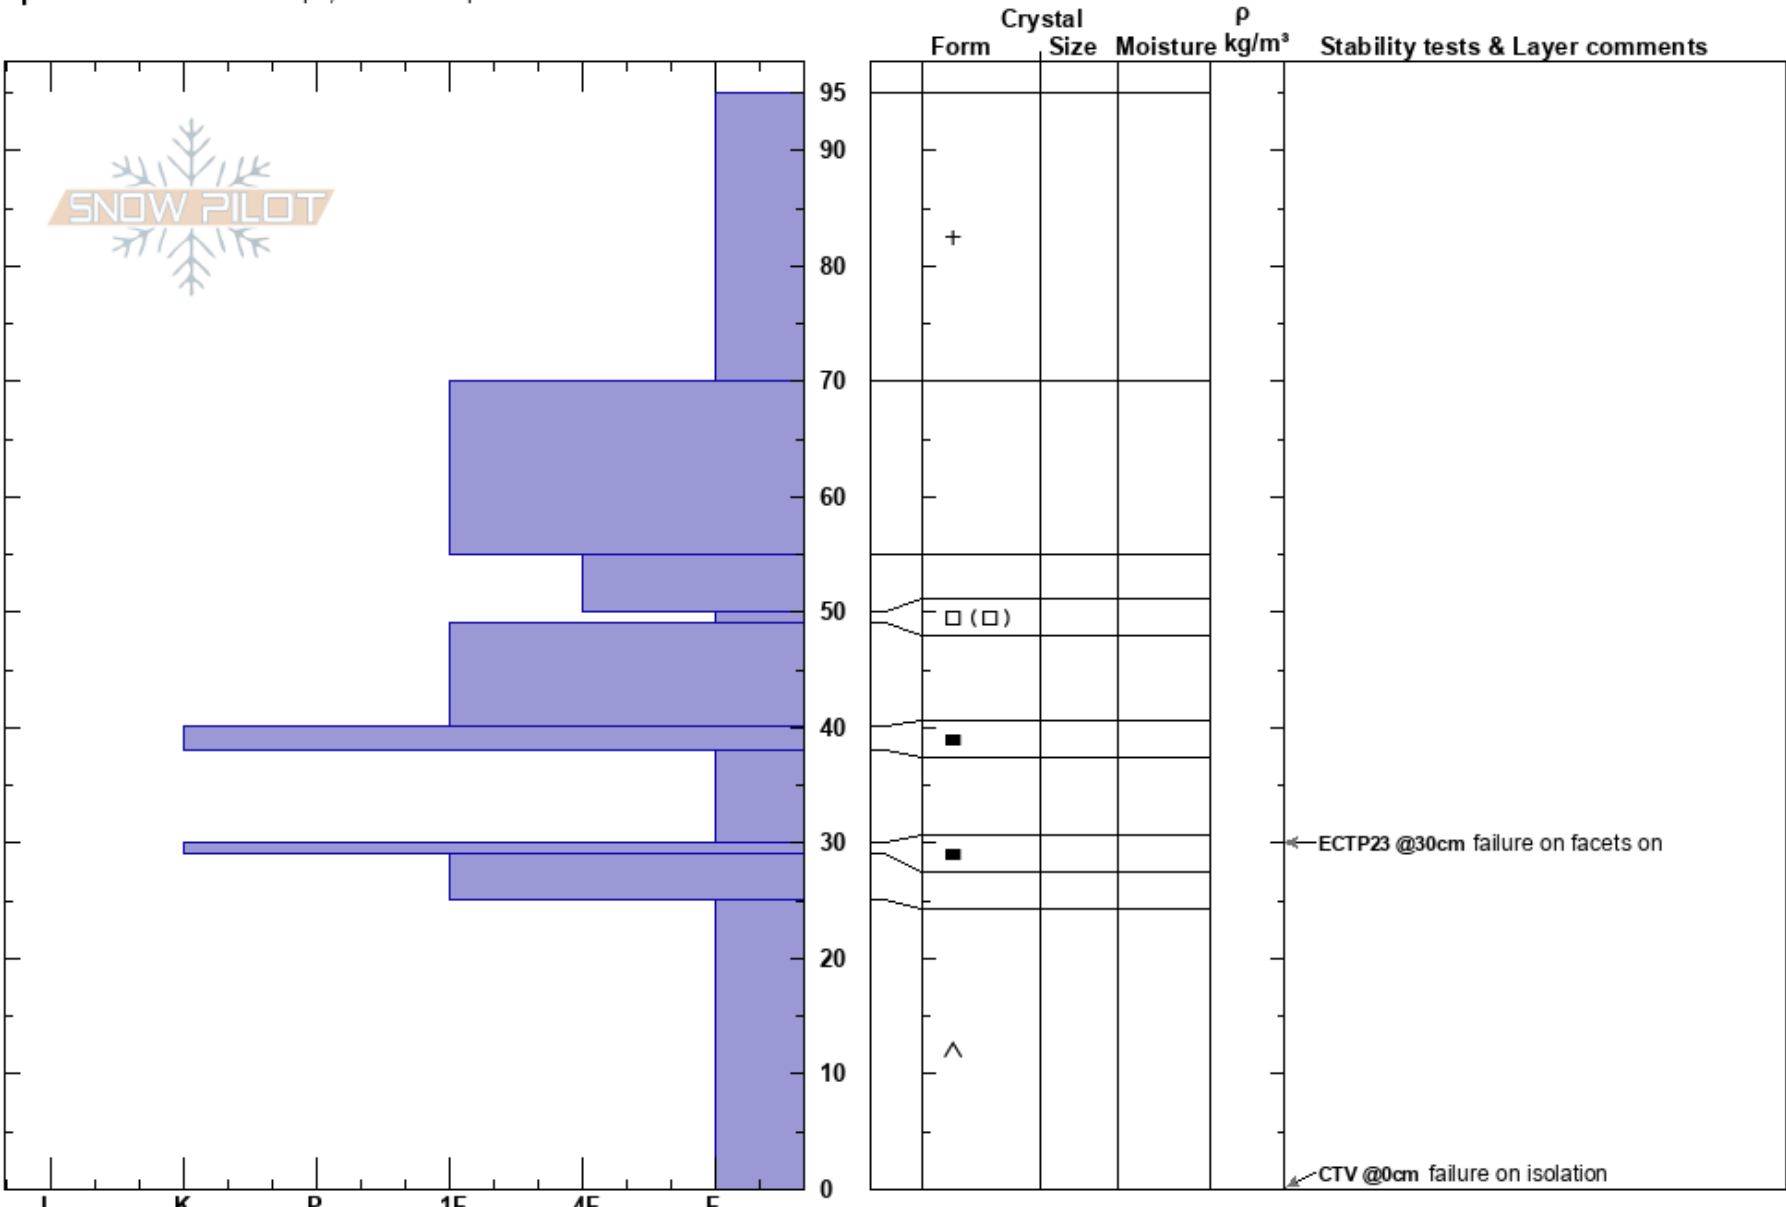

nose test pit
 Park Range
 CO
Elevation: 8571 ft
Aspect: NW
Specifics: Ski tracks on slope; We skied slope

john morrone
 12/06/2018 - 1:00pm
Co-ord: 40.54306N, -106.75911W
Slope Angle: 26°
Wind Loading: no

Stability: HS:95
Air Temperature: 25°C
Sky Cover: OVC
Precipitation: S-1
Wind: N Light Breeze

HS:95
PF:40
 38-30cm: Problematic layer

Notes: intermittent snow showers up to S1 during afternoon