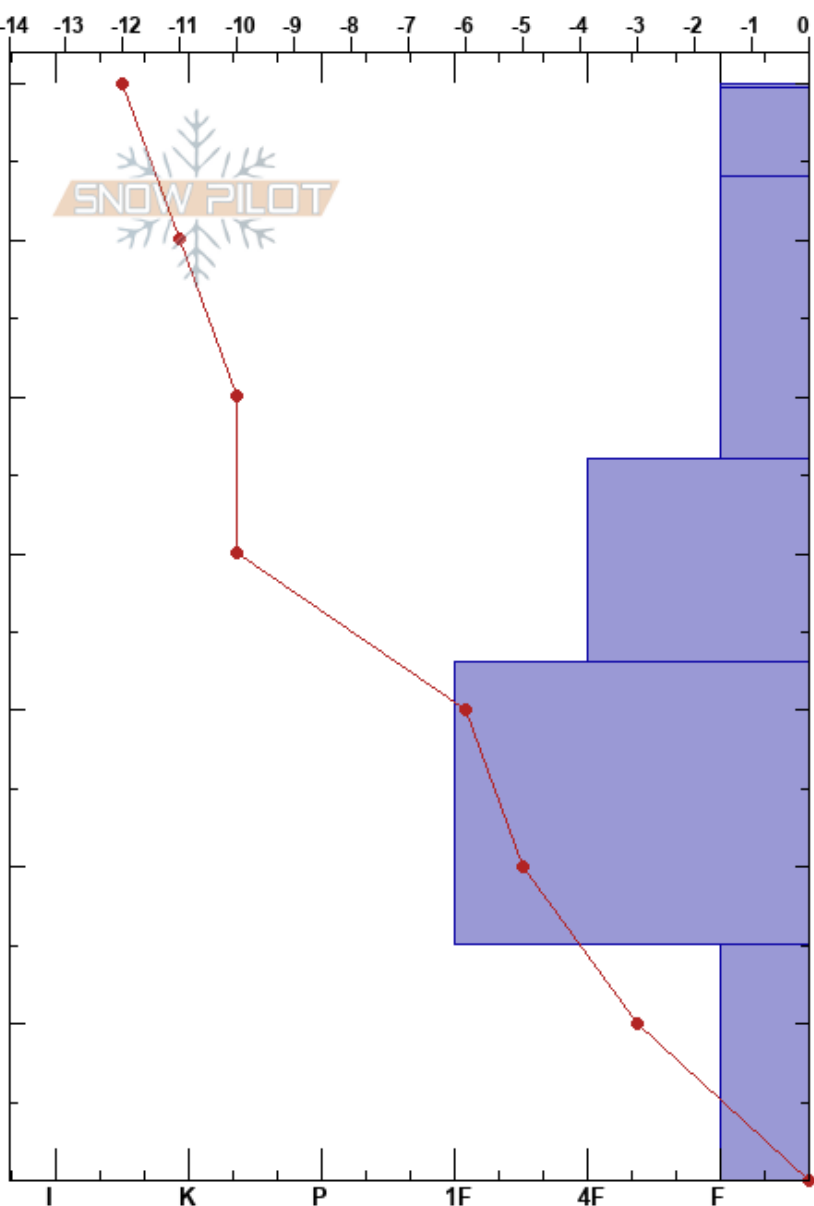

Seeley Lake 01\_06\_16

Travis Craft

Stability: Good

HS:70

Layer Notes:

Missions

01/06/2017 - 10:31am

Air Temperature: -10°C

PF:15

15-0cm: Problematic layer

MT

Co-ord: 47.24543N, -113.62210W

Sky Cover: CLR

Elevation: 5426 ft

Slope Angle: 24°

Precipitation: NO

Aspect: 108°

Wind Loading:

Wind: Calm

Specifics: Snowmobile tracks on slope; We snowmobiled slope

Form	Crystal		Moisture	$\rho$ kg/m <sup>3</sup>	Stability tests & Layer comments
	Size				
V	3				
/					← ECTN3 @64cm
/					
□	1.5				← ECTN26 @33cm
☐					
☐	3				← ECTN28 @1cm ← CT21, Q2 @1cm