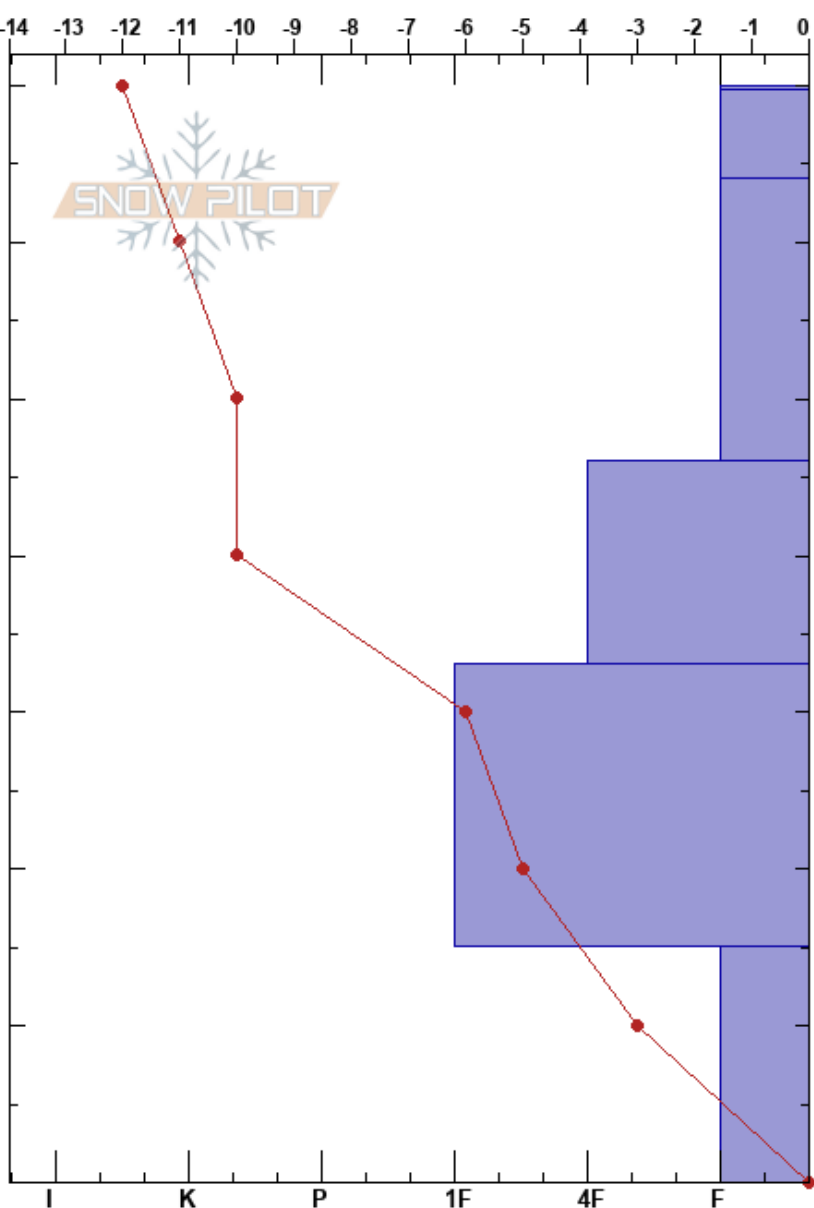

Seeley Lake 01\_06\_16

Travis Craft

Stability: Good

HS:70

Layer Notes:

Missions

01/06/2017 - 10:31am

Air Temperature: -10°C

PF:15

15-0cm: Problematic layer

MT

Co-ord: 47.24543N, -113.62210W

Sky Cover: CLR

Elevation: 5426 ft

Slope Angle: 24°

Precipitation: NO

Aspect: 108°

Wind Loading:

Wind: Calm

Specifics: Snowmobile tracks on slope; We snowmobiled slope

Form	Crystal		$\rho$ kg/m <sup>3</sup>	Stability tests & Layer comments
	Size	Moisture		
∇	3			
/				← ECTN3 @64cm
/				
□	1.5			← ECTN26 @33cm
⊖				
□	3			← ECTN28 @1cm ← CT21, Q2 @1cm