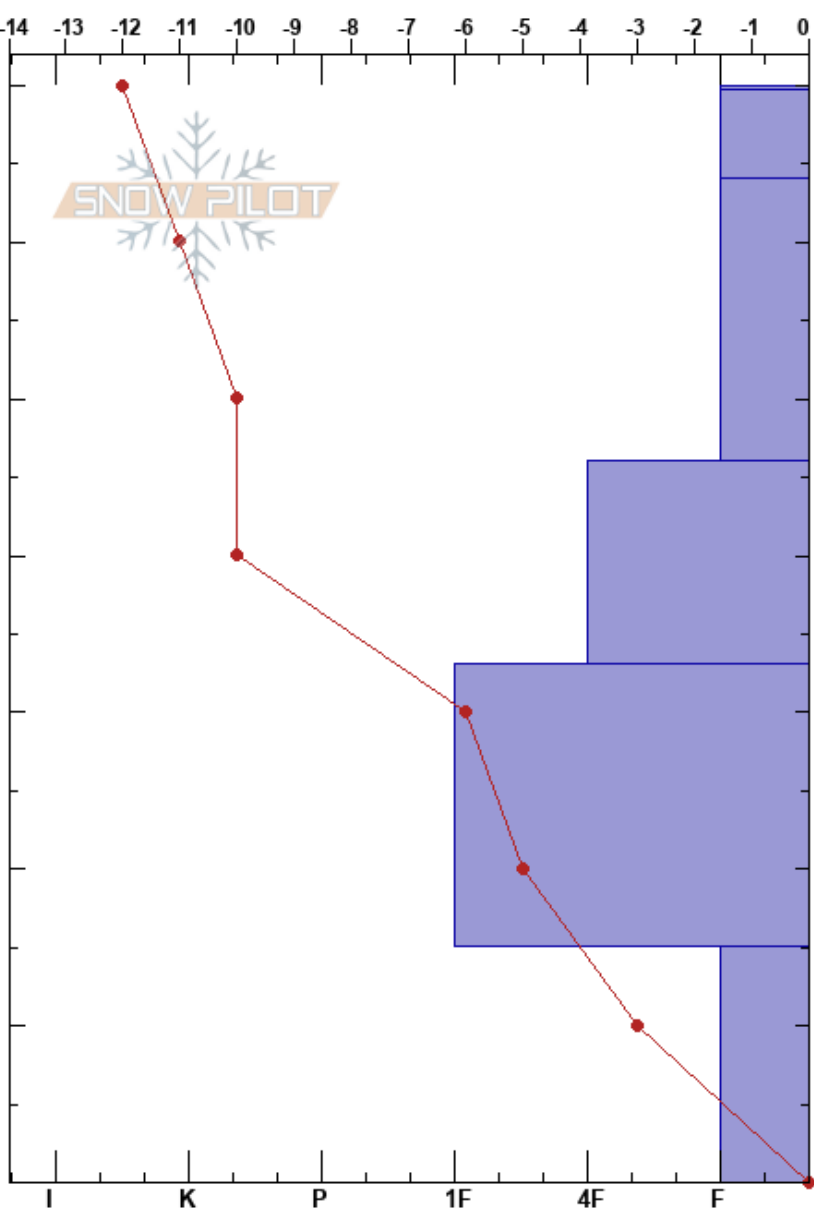

Seeley Lake 01\_06\_16

Travis Craft

Stability: Good

HS:70

Layer Notes:

Missions

01/06/2017 - 10:31am

Air Temperature: -10°C

PF:15

15-0cm: Problematic layer

MT

Co-ord: 47.24543N, -113.62210W

Sky Cover: CLR

Elevation: 5426 ft

Slope Angle: 24°

Precipitation: NO

Aspect: 108°

Wind Loading:

Wind: Calm

Specifics: Snowmobile tracks on slope; We snowmobiled slope

Form	Crystal		Moisture	$\rho$ kg/m <sup>3</sup>	Stability tests & Layer comments
	Size				
∨	3				
/					← ECTN3 @64cm
□	1.5				← ECTN26 @33cm
□	3				← ECTN28 @1cm ← CT21, Q2 @1cm