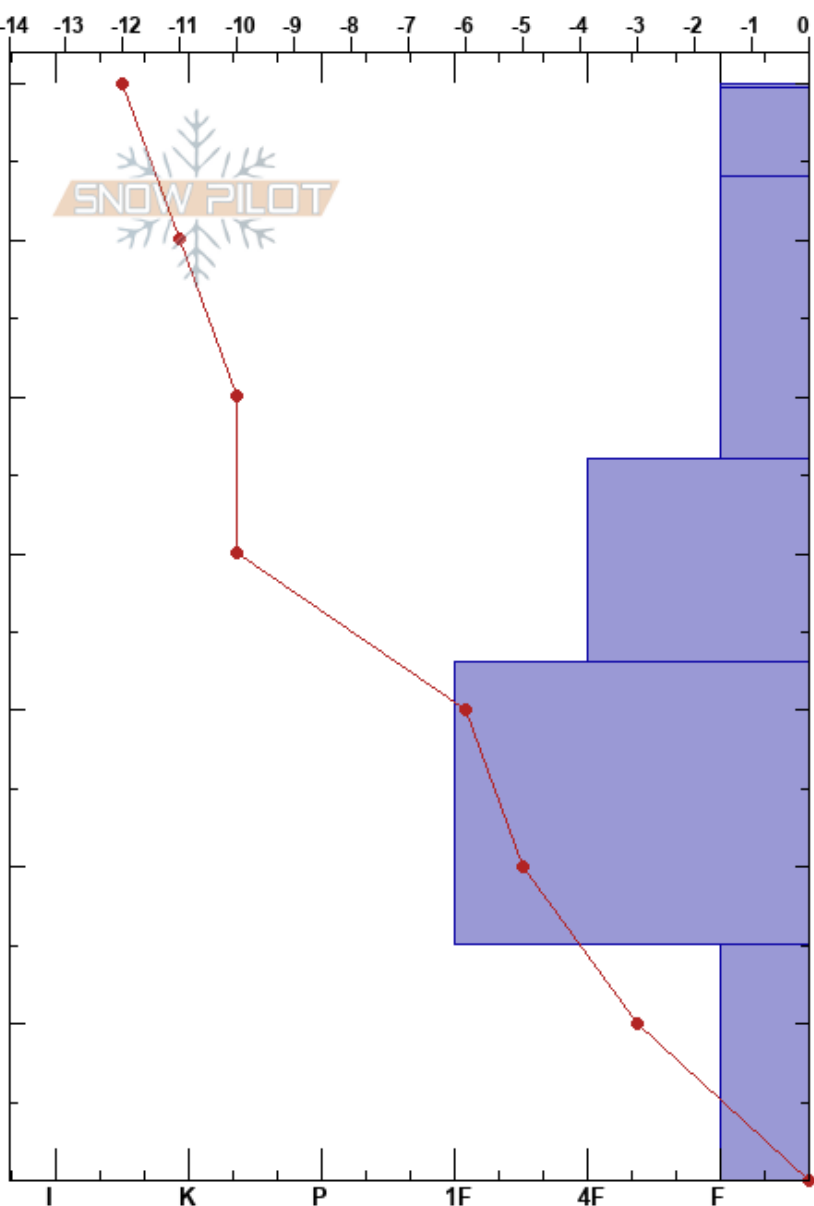

Seeley Lake 01_06_16

Travis Craft

Stability: Good

HS:70

Layer Notes:

Missions

01/06/2017 - 10:31am

Air Temperature: -10°C

PF:15

15-0cm: Problematic layer

MT

Co-ord: 47.24543N, -113.62210W

Sky Cover: CLR

Elevation: 5426 ft

Slope Angle: 24°

Precipitation: NO

Aspect: 108°

Wind Loading:

Wind: Calm

Specifics: Snowmobile tracks on slope; We snowmobiled slope

Form	Crystal		ρ kg/m ³	Stability tests & Layer comments
	Size	Moisture		
V	3			
/				← ECTN3 @64cm
/				
□	1.5			← ECTN26 @33cm
☐				
☐	3			← ECTN28 @1cm ← CT21, Q2 @1cm