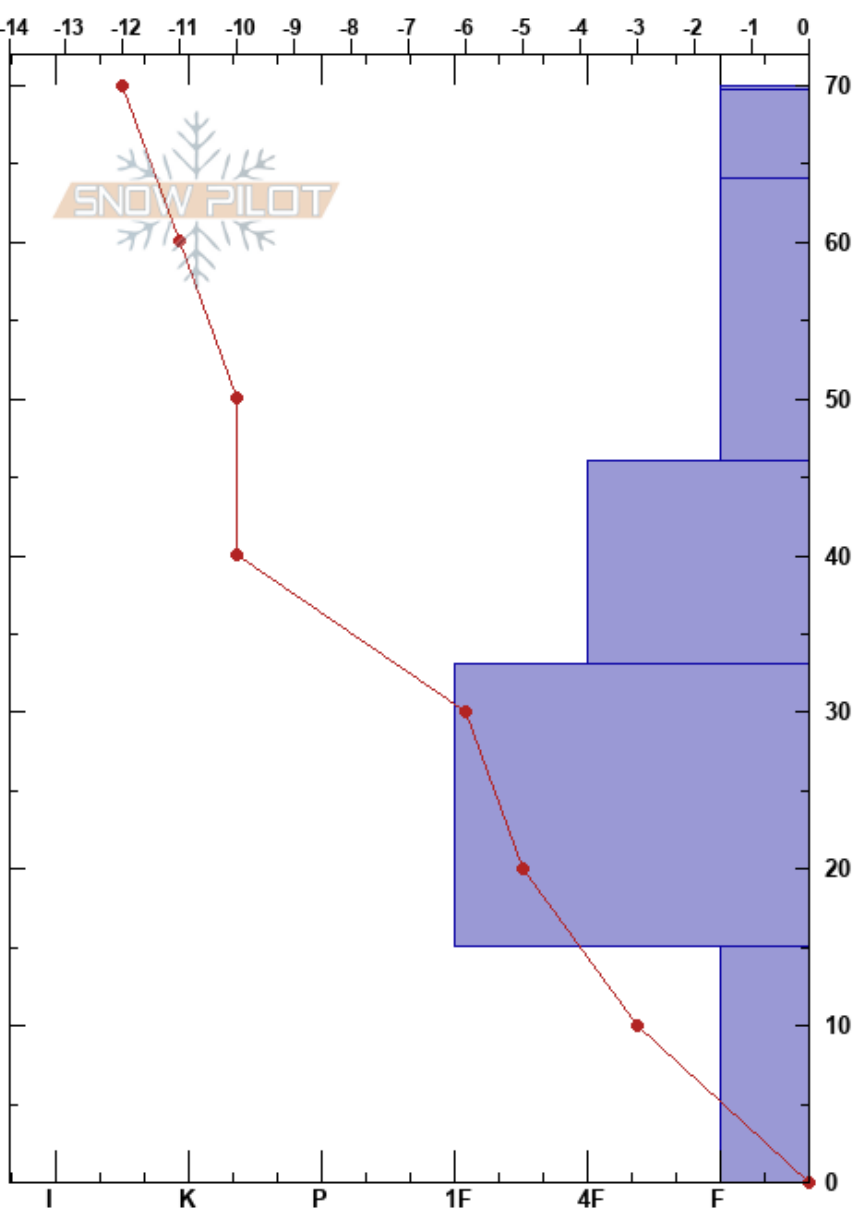

Seeley Lake 01_06_16

Travis Craft

Stability: Good

HS:70

Layer Notes:

Missions

01/06/2017 - 10:31am

Air Temperature: -10°C

PF:15

15-0cm: Problematic layer

MT

Co-ord: 47.24543N, -113.62210W

Sky Cover: CLR

Elevation: 5426 ft

Slope Angle: 24°

Precipitation: NO

Aspect: 108°

Wind Loading:

Wind: Calm

Specifics: Snowmobile tracks on slope; We snowmobiled slope

Form	Crystal		ρ kg/m ³	Stability tests & Layer comments
	Size	Moisture		
∇	3			
/				← ECTN3 @64cm
/				
□	1.5			← ECTN26 @33cm
⊖				
□	3			← ECTN28 @1cm ← CT21, Q2 @1cm