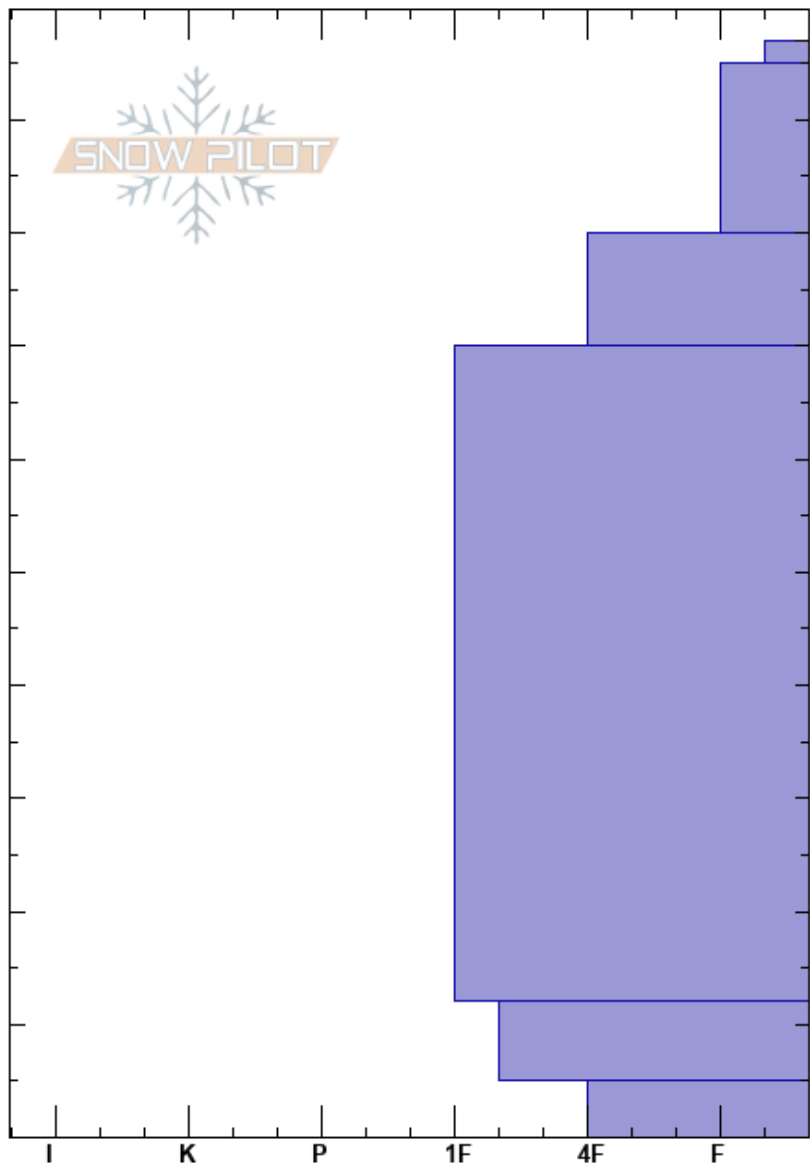

second yellow mule  
 Madison Range-N  
 MT  
 Elevation: 9360 ft  
 Aspect: 30°  
 Specifics: Snowmobile tracks on slope; We snowmobiled slope

Alex Marienthal  
 12/06/2018 - 11:11am  
 Co-ord: 45.17742N, -111.40088W  
 Slope Angle: 24°  
 Wind Loading: previous

Stability: Good  
 Air Temperature:  
 Sky Cover: CLR  
 Precipitation:  
 Wind: Calm

HS:97

Layer Notes:

Height (cm)	Crystal		Moisture	$\rho$ kg/m <sup>3</sup>	Stability tests & Layer comments
	Form	Size			
97	+				
90	/ (□)	0.5-2			
80	□ (/)	0.5-1			
70					← ECTN16 @70cm ← CT16, Q3 @70cm
40	• (■)	1			
10	⊙ (□)	1-3			← CT21, Q2 @15cm
0	□				