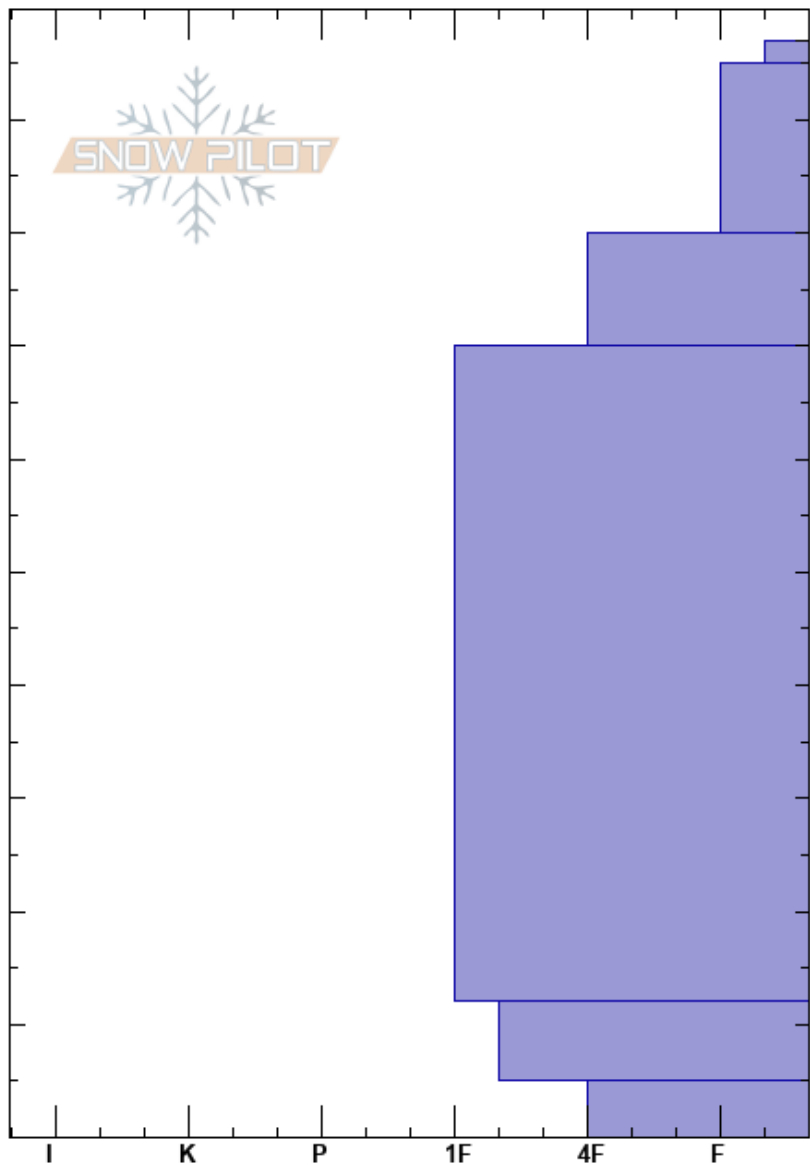

second yellow mule
 Madison Range-N
 MT
 Elevation: 9360 ft
 Aspect: 30°
 Specifics: Snowmobile tracks on slope; We snowmobiled slope

Alex Marienthal
 12/06/2018 - 11:11am
 Co-ord: 45.17742N, -111.40088W
 Slope Angle: 24°
 Wind Loading: previous

Stability: Good
 Air Temperature:
 Sky Cover: CLR
 Precipitation:
 Wind: Calm

HS:97

Layer Notes:

Height (cm)	Crystal		Moisture	ρ kg/m ³	Stability tests & Layer comments
	Form	Size			
97					
90	+				
80	/ (□)	0.5-2			
70	□ (/)	0.5-1			← ECTN16 @70cm ← CT16, Q3 @70cm
40	• (■)	1			
10	⊙ (□)	1-3			← CT21, Q2 @15cm
0	□				