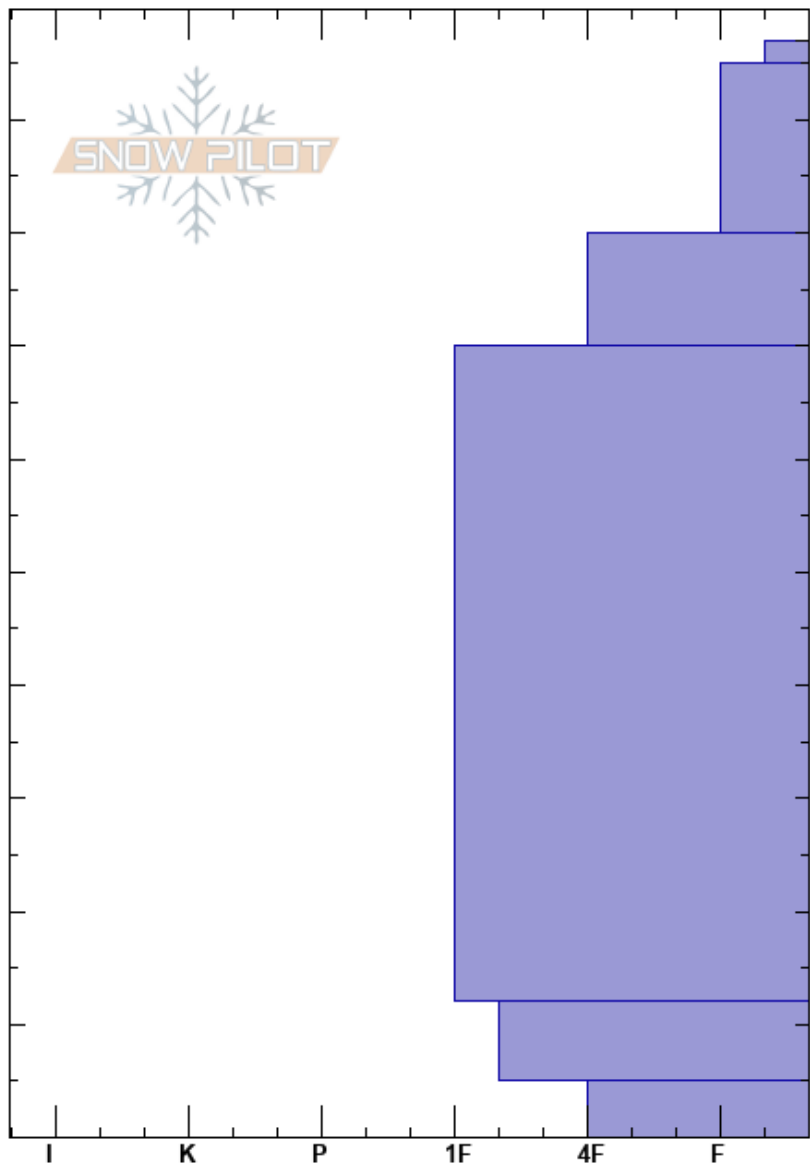

second yellow mule
 Madison Range-N
 MT
 Elevation: 9360 ft
 Aspect: 30°
 Specifics: Snowmobile tracks on slope; We snowmobiled slope

Alex Marienthal
 12/06/2018 - 11:11am
 Co-ord: 45.17742N, -111.40088W
 Slope Angle: 24°
 Wind Loading: previous

Stability: Good
 Air Temperature:
 Sky Cover: CLR
 Precipitation:
 Wind: Calm

HS:97

Layer Notes:

Height (cm)	Crystal		Moisture	ρ kg/m ³	Stability tests & Layer comments
	Form	Size			
97					
90	+				
80	/ (□)	0.5-2			
70	□ (/)	0.5-1			← ECTN16 @70cm ← CT16, Q3 @70cm
40	• (■)	1			
15	⊙ (□)	1-3			← CT21, Q2 @15cm
0	□				