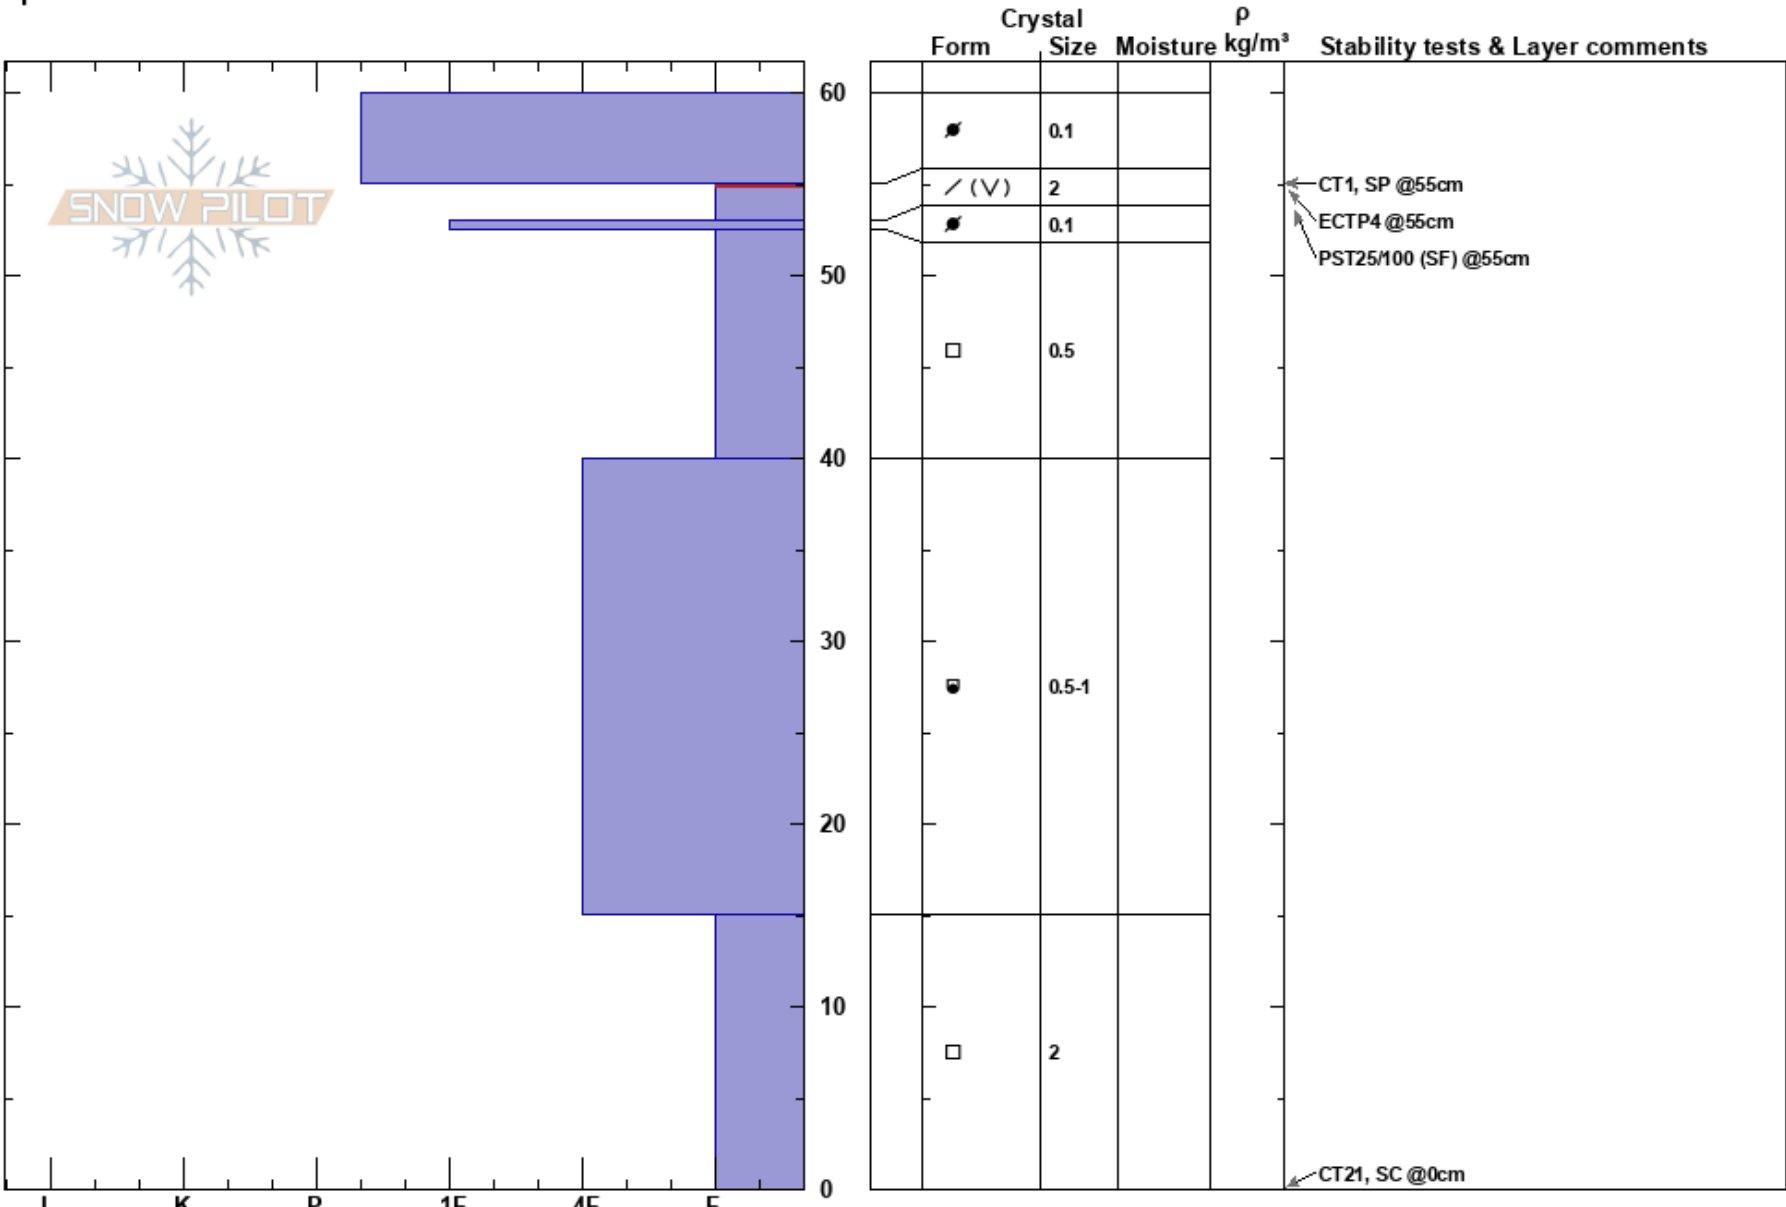

Carbonate Mtn
 Smoky
 ID
 Elevation: 6650 ft
 Aspect: 65°
 Specifics:

peter carse
 01/06/2017 - 12:00pm
 Co-ord: 43.52501N, -114.33471W
 Slope Angle: 30°
 Wind Loading: previous

Stability:
 Air Temperature: -15°C
 Sky Cover: CLR
 Precipitation: NO
 Wind: N Light Breeze

HS:60
 PF:45
 55-53cm: Problematic layer

Notes: Touchy wind slab developed overnight Jan 4-5. Numerous natural (and wildlife initiated) slides observed throughout the Wood River Valley.