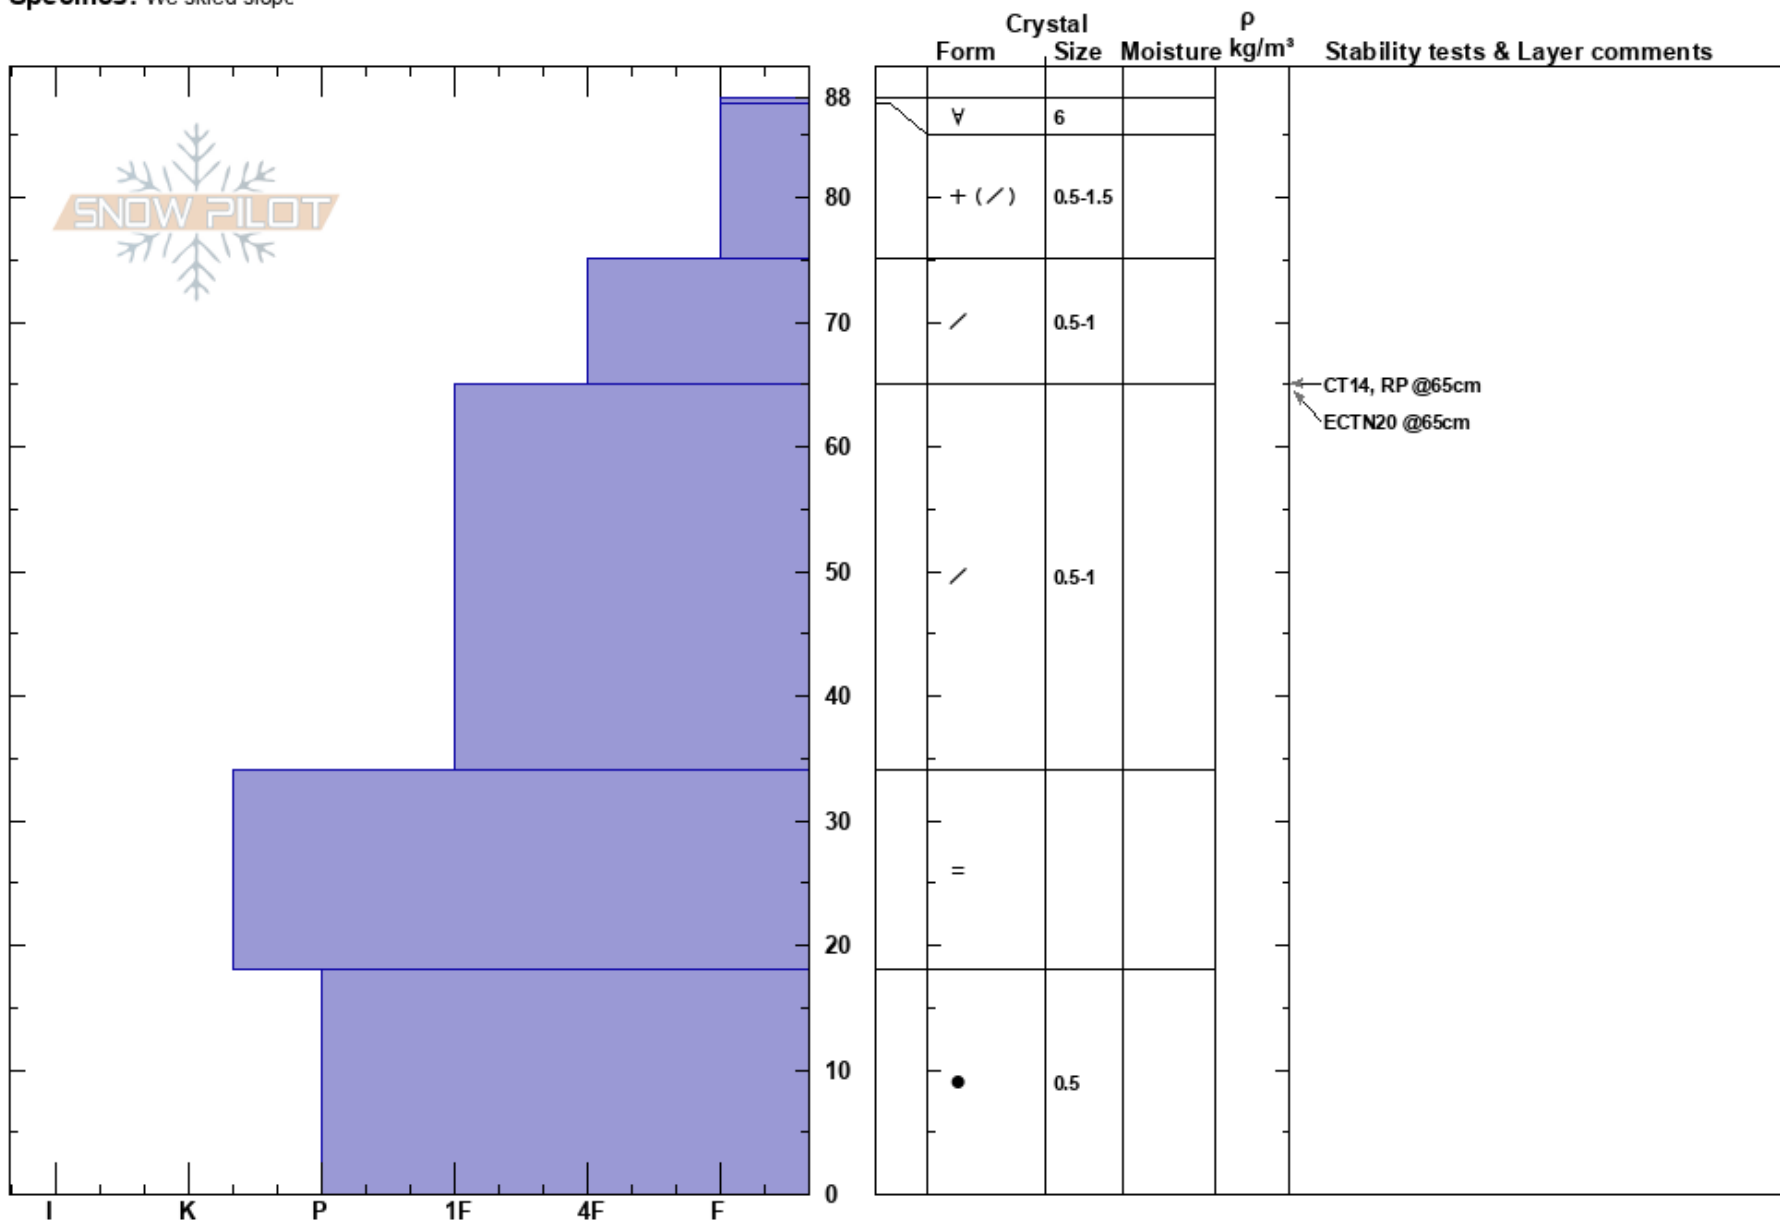

Lincoln Ridge  
 Central Sierra  
 CA  
**Elevation:** 7720 ft  
**Aspect:** 58°  
**Specifics:** We skied slope

Brandon Schwartz  
 12/06/2018 - 11:50am  
**Co-ord:** 39.59056N, -120.48926W  
**Slope Angle:** 26°  
**Wind Loading:**

**Stability:**  
**Air Temperature:** -4°C  
**Sky Cover:** X  
**Precipitation:** NO  
**Wind:** Calm

**HS:**88  
**PS:** 12  
**Layer Notes:**

**Notes:** Pit dug at treeline on edge of open slope. No 12/4 buried SH layer observed in the upper snowpack at this location.