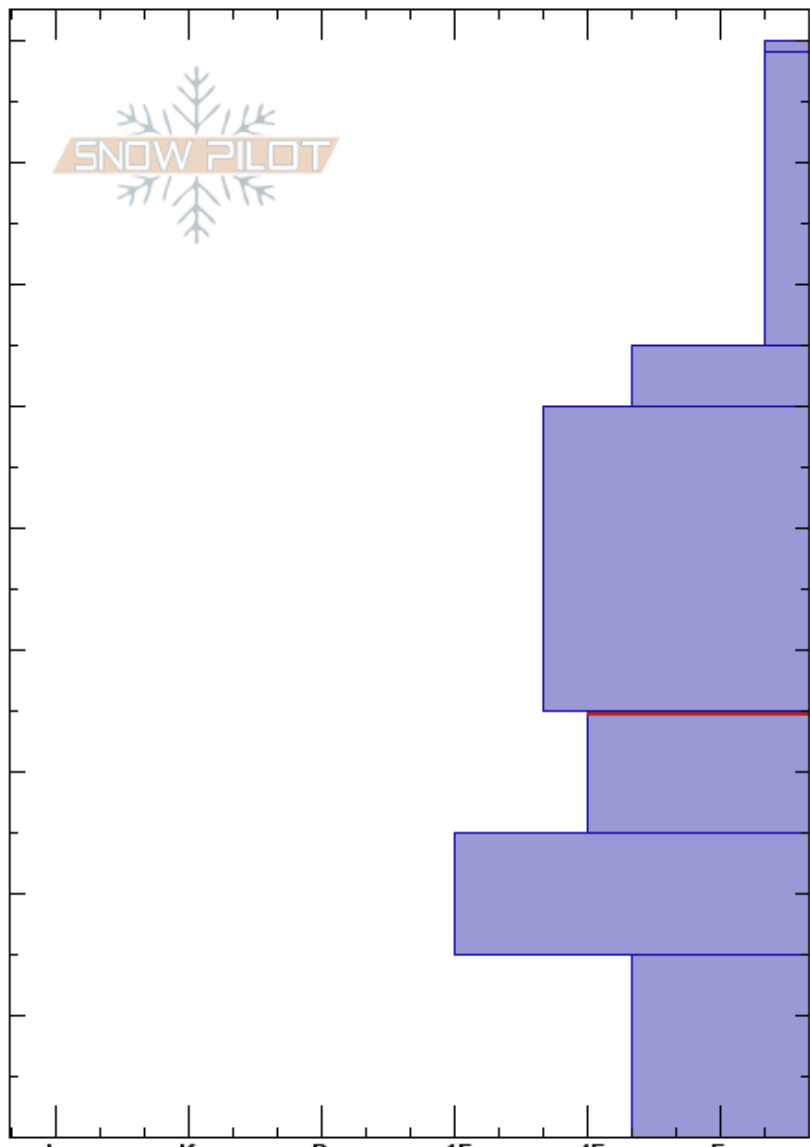

Avi Bowl N
 Teton Range
 WY
Elevation: 8965 ft
Aspect: 55°
Specifics:

peter carse
 12/06/2018 - 10:00am
Co-ord: 43.48313N, -110.95349W
Slope Angle: 23°
Wind Loading: no

Stability: Good
Air Temperature: -10°C
Sky Cover: FEW
Precipitation: NO
Wind: Calm

HS:90
PF:55
Layer Notes:
 60-35cm: Old facets rounding
 35-25cm: Problematic layer
 15-0cm: DH rounding, moist

Height (cm)	Crystal		Moisture	ρ kg/m ³	Stability tests & Layer comments
	Form	Size			
90	∇	10			
70-80	/	1			
60-65	•	0.5			
45-55	•	0.5			60-35cm: Old facets rounding
30-35	□	1			CT23, SP @35cm STM, SP @35cm ECTN26 @35cm
20-25	• (□)	1			
15-0	^	2	M		15-0cm: DH rounding, moist

Notes: Old crown buried by new snow was visible a few hundred yards downslope where slope angle increased to 35°+. Healthy surface hoar developing.