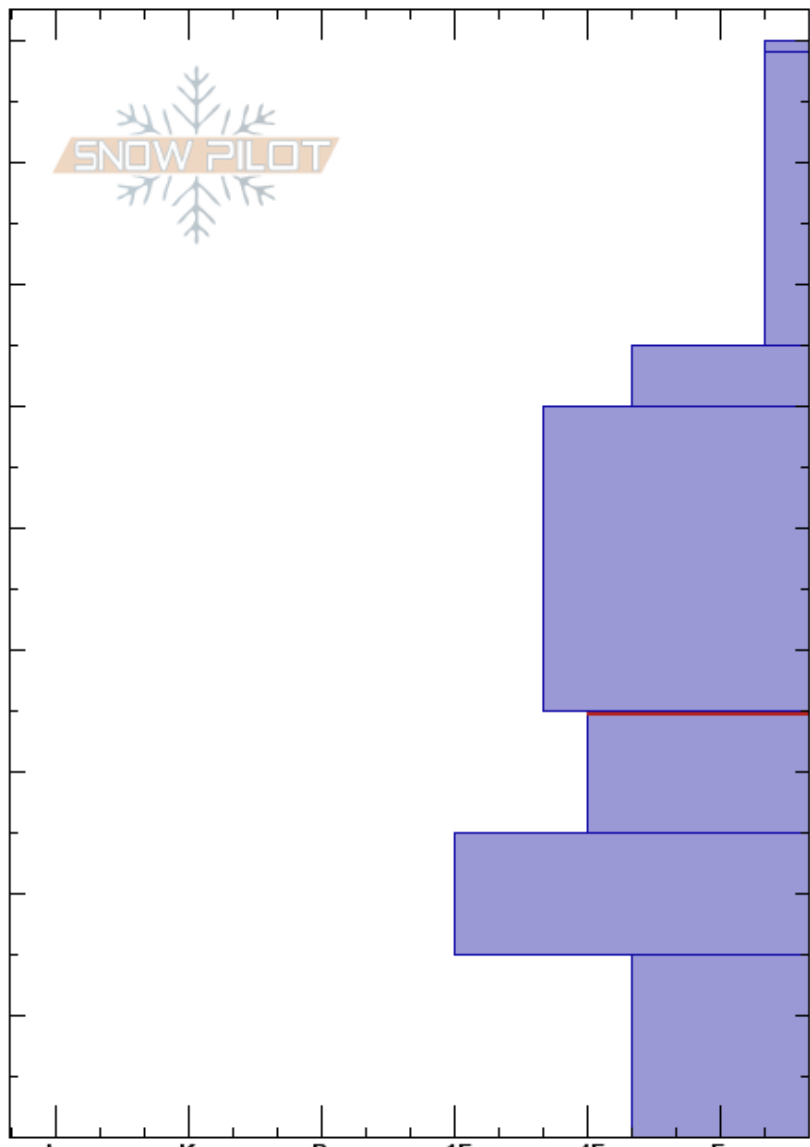

Avi Bowl N
 Teton Range
 WY
Elevation: 8965 ft
Aspect: 55°
Specifics:

peter carse
 12/06/2018 - 10:00am
Co-ord: 43.48313N, -110.95349W
Slope Angle: 23°
Wind Loading: no

Stability: Good
Air Temperature: -10°C
Sky Cover: FEW
Precipitation: NO
Wind: Calm

HS:90
PF:55
Layer Notes:
 60-35cm: Old facets rounding
 35-25cm: Problematic layer
 15-0cm: DH rounding, moist

Height (cm)	Crystal		Moisture	ρ kg/m ³	Stability tests & Layer comments
	Form	Size			
90	∇	10			
70-80	/	1			
60-65	•	0.5			
45-55	•	0.5			60-35cm: Old facets rounding
30-35	□	1			CT23, SP @35cm STM, SP @35cm ECTN26 @35cm
20-25	• (□)	1			
0-15	^	2	M		15-0cm: DH rounding, moist

Notes: Old crown buried by new snow was visible a few hundred yards downslope where slope angle increased to 35°+. Healthy surface hoar developing.