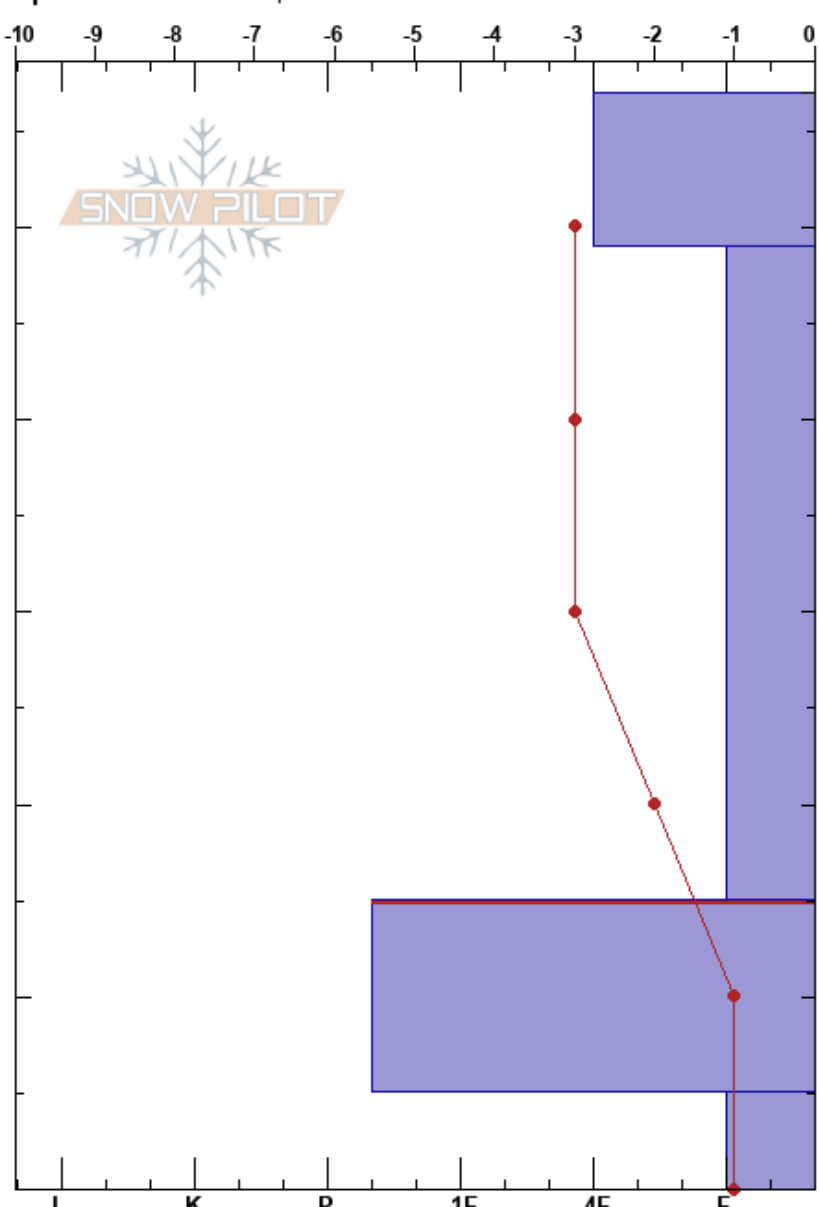

HatcherPassEldorado
 Talkeetna Mountains
 AK
 Elevation: 3159 ft
 Aspect: 105°
 Specifics: We skied slope

Joseph Kurtak
 12/05/2018 - 12:15pm
 Co-ord: 61.77313N, -149.28173W
 Slope Angle: 30°
 Wind Loading:

Stability: Very Good
 Air Temperature: -1°C
 Sky Cover: SCT
 Precipitation: NO
 Wind:

HS:57
 PF:55
 15-5cm: melt/freeze crust
 15-5cm: Problematic layer

Form	Crystal		ρ kg/m ³	Stability tests & Layer comments
	Size	Moisture		
•	1			
/	2			← STC @49cm wind transported snow
⊙(B)	3			← STM @15cm ← ECTP16 @15cm Q2 top of melt/freez 15-5cm: melt/freeze crust
^	4			

Notes: Pit located on slope near base of Eldorado Bowl. 0.3 mi N. of PL.