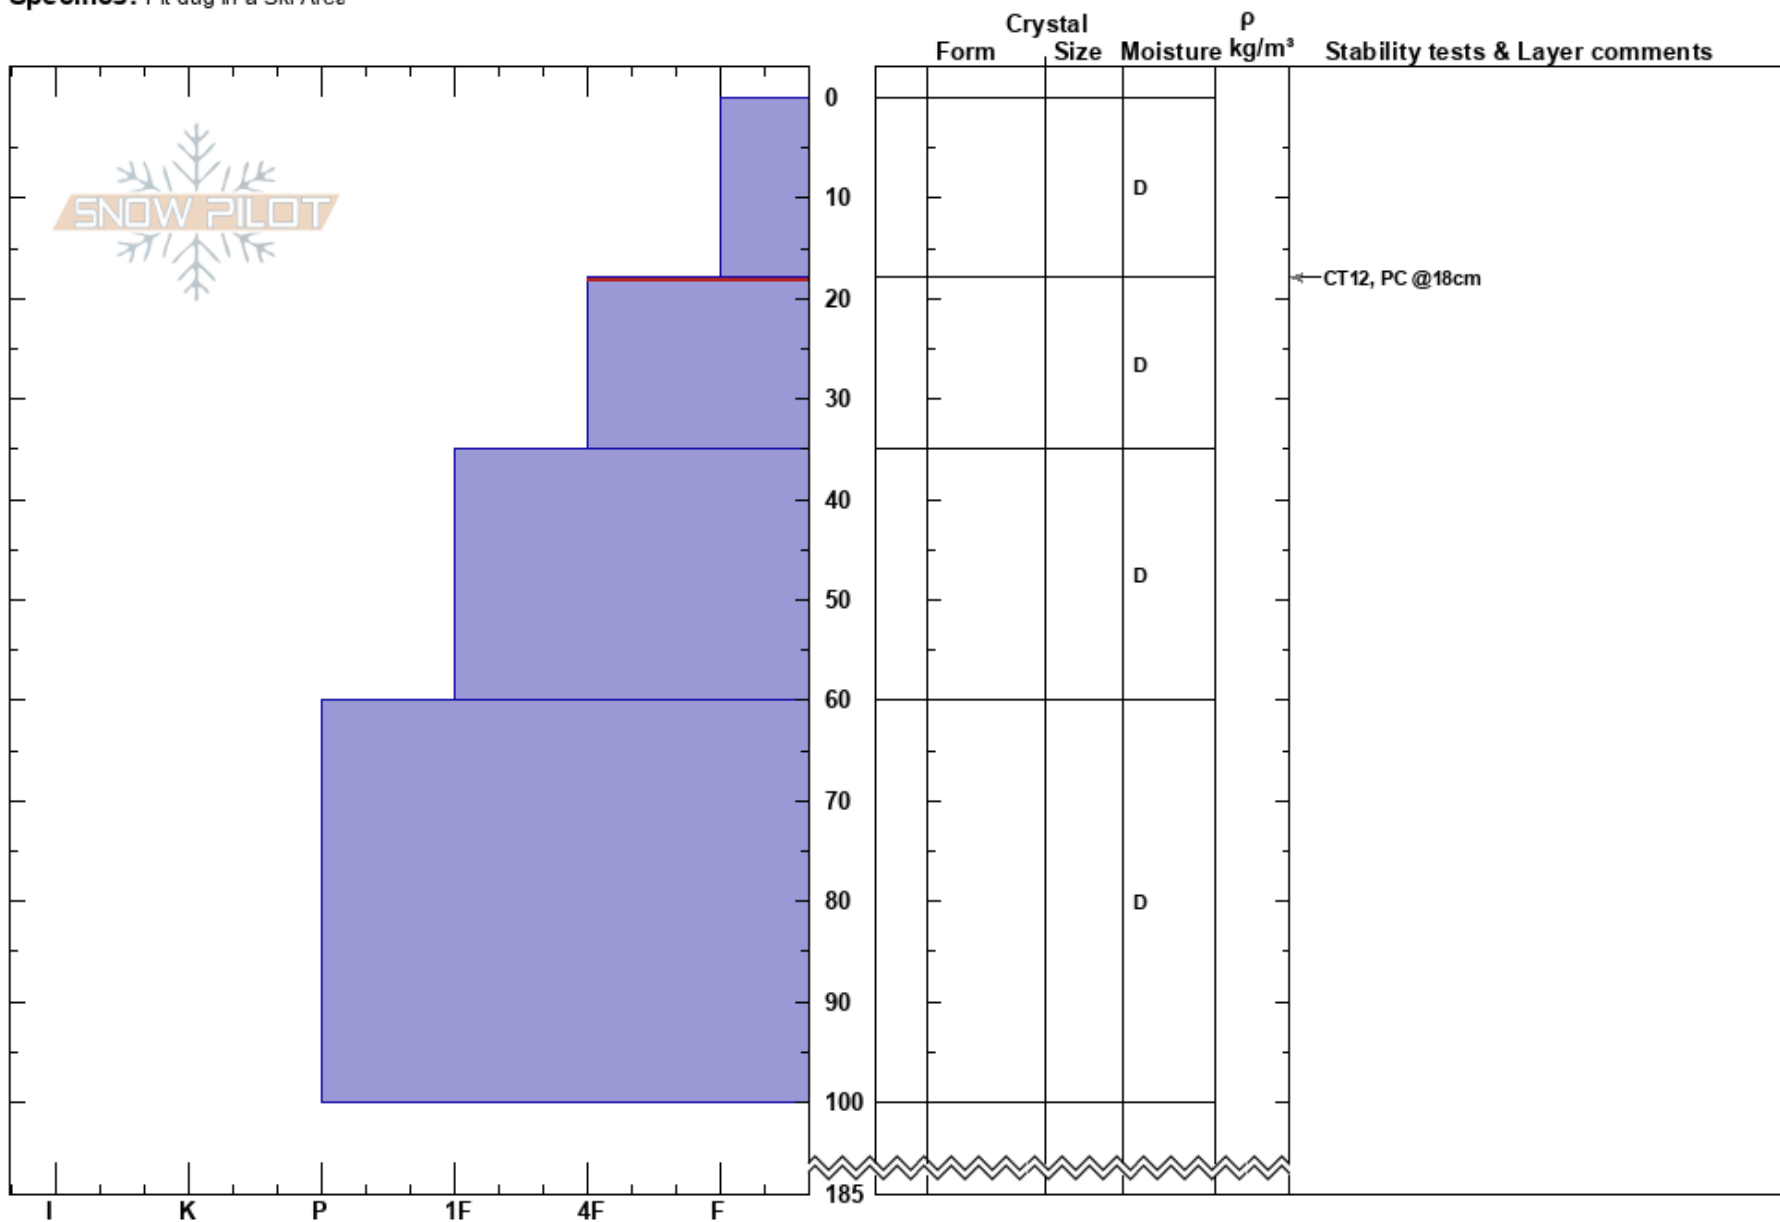

Þúðurbakki
 Tröllaskagi
 Iceland
Elevation: 985 m
Aspect: E
Specifics: Pit dug in a Ski Area

Jón Páll Eyjólfsson
 06/12/2018 - 11:16
Co-ord:
Slope Angle: 26°
Wind Loading: yes

Stability: **HS:**185 **Layer Notes:**
Air Temperature: -3°C **PF:**32 18-35cm:Problematic layer
Sky Cover: OVC
Precipitation: S1
Wind: NE Moderate

Notes: Skiðagæsla Hlíðarfjalli ÓI og JPE.