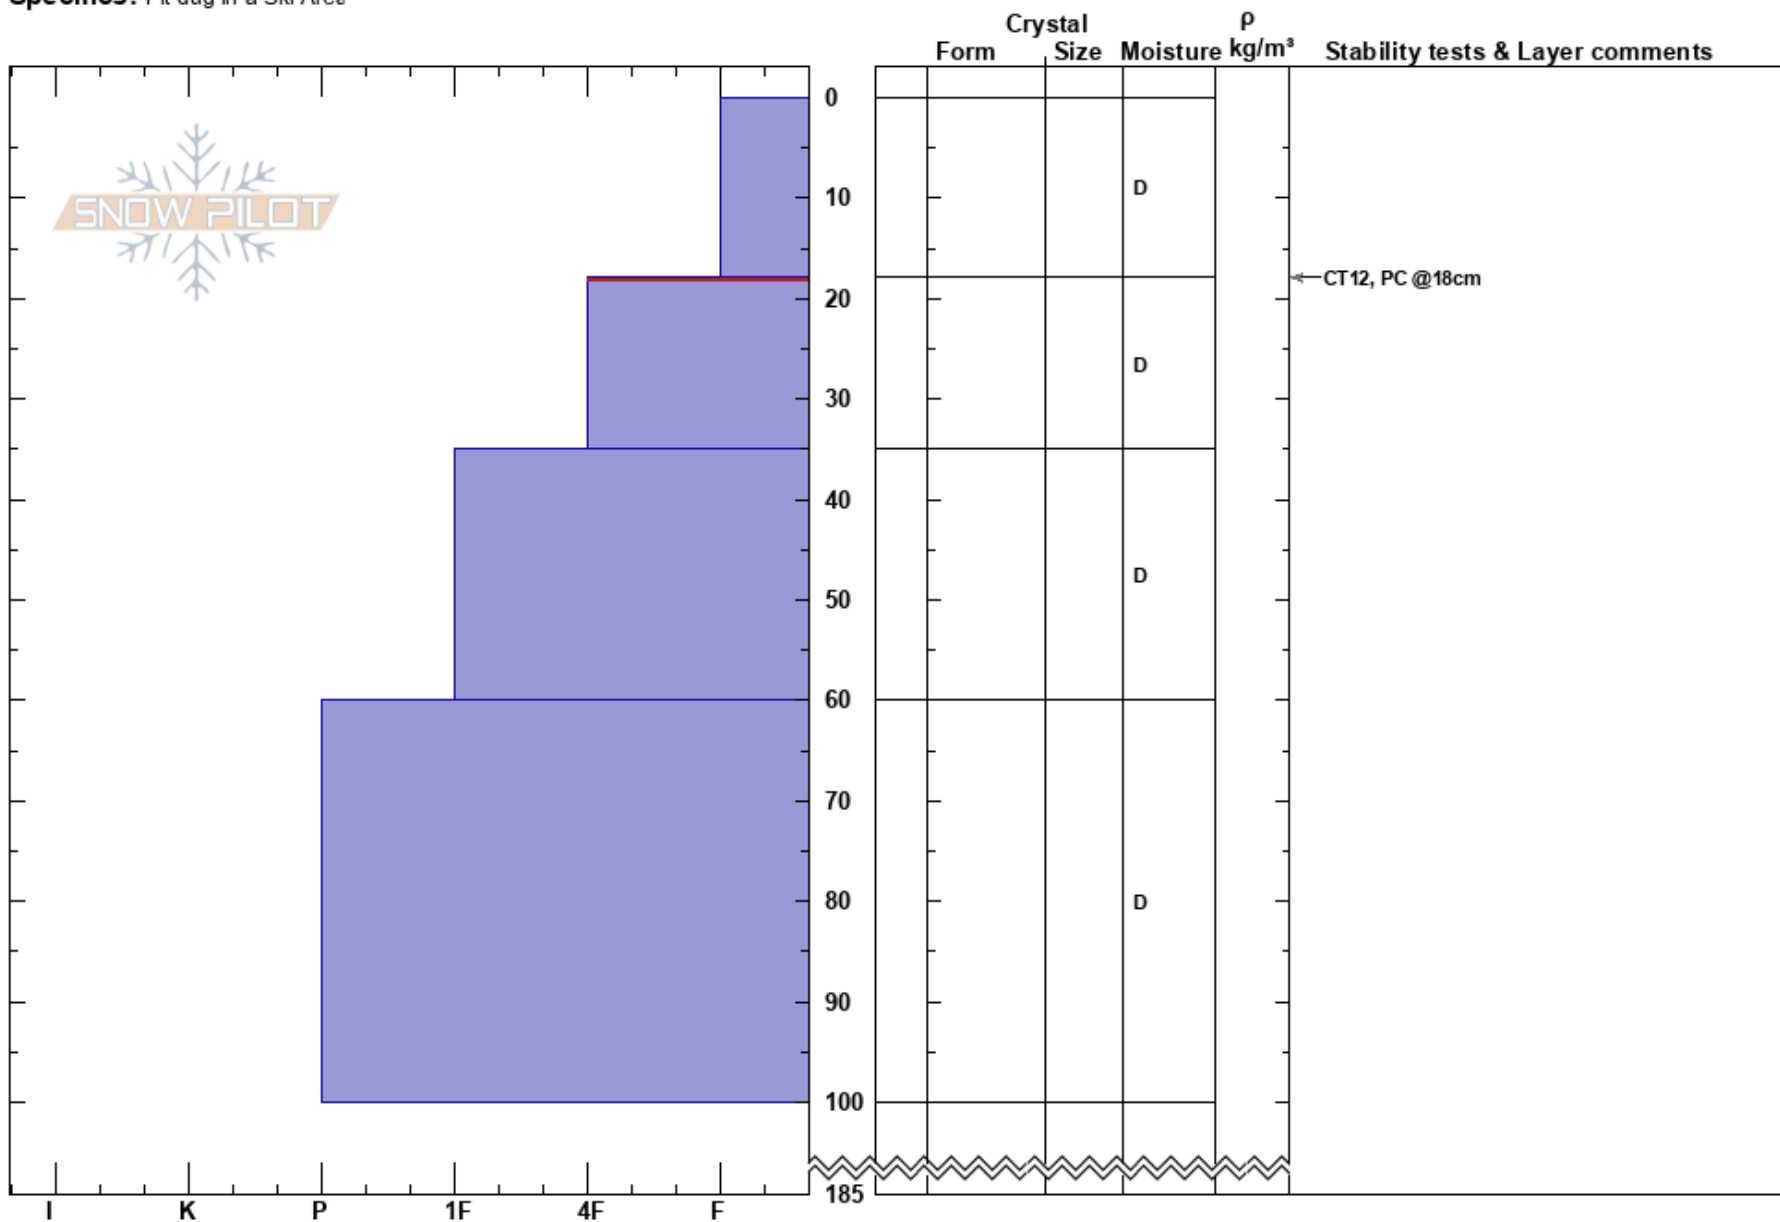

Púðurbakki
Tröllaskagi
Iceland
Elevation: 985 m
Aspect: E
Specifics: Pit dug in a Ski Area

Jón Páll Eyjólfsson
06/12/2018 - 11:16
Co-ord:
Slope Angle: 26°
Wind Loading: yes

Stability: **HS:**185 **Layer Notes:**
Air Temperature: -3°C **PF:**32 18-35cm:Problematic layer
Sky Cover: OVC
Precipitation: S1
Wind: NE Moderate

Notes: Skiðagæsla Hlíðarfjalli ÓI og JPE.