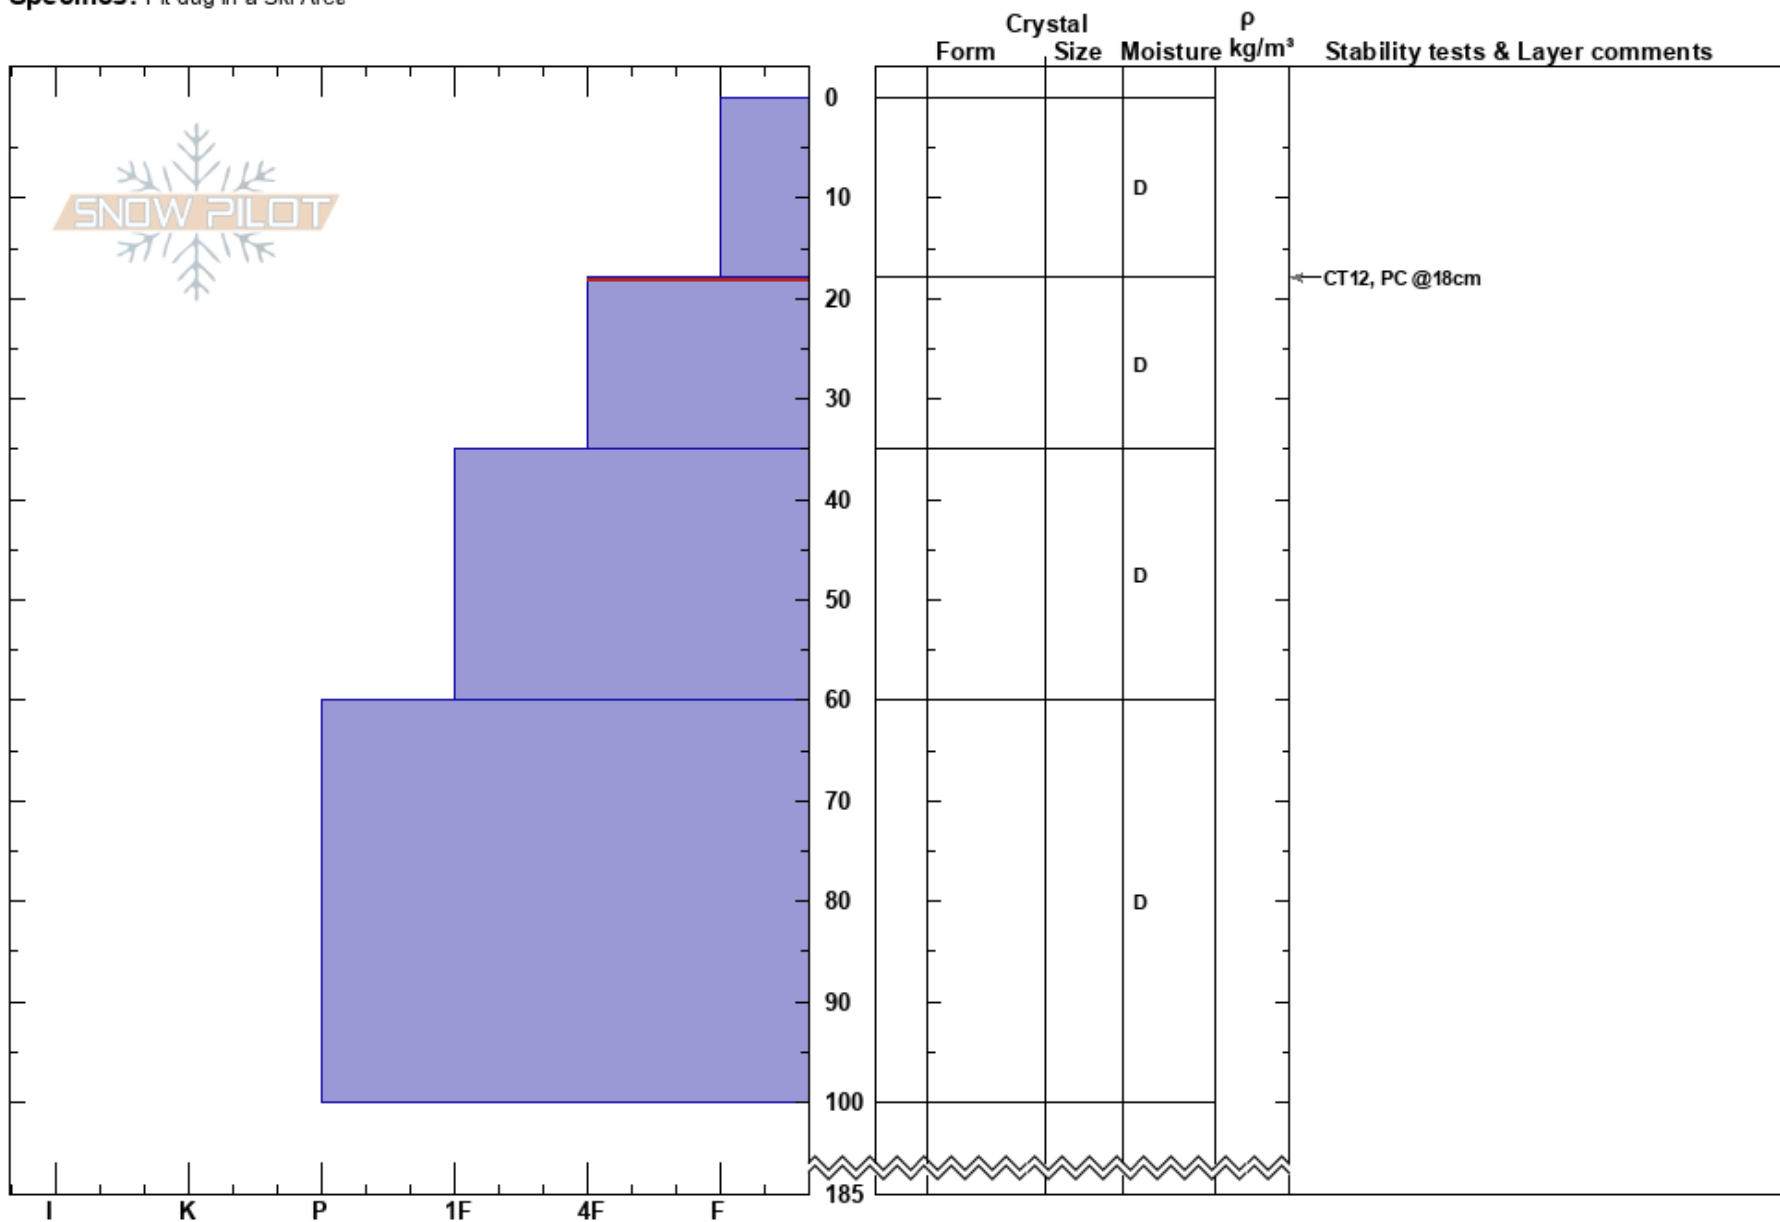

Púðurbakki
Tröllaskagi
Iceland
Elevation: 985 m
Aspect: E
Specifics: Pit dug in a Ski Area

Jón Páll Eyjólfsson
06/12/2018 - 11:16
Co-ord:
Slope Angle: 26°
Wind Loading: yes

Stability: **HS:185**
Air Temperature: -3°C PF:32 18-35cm:Problematic layer
Sky Cover: OVC
Precipitation: S1
Wind: NE Moderate

Notes: Skiðagæsla Hlíðarfjalli ÓI og JPE.