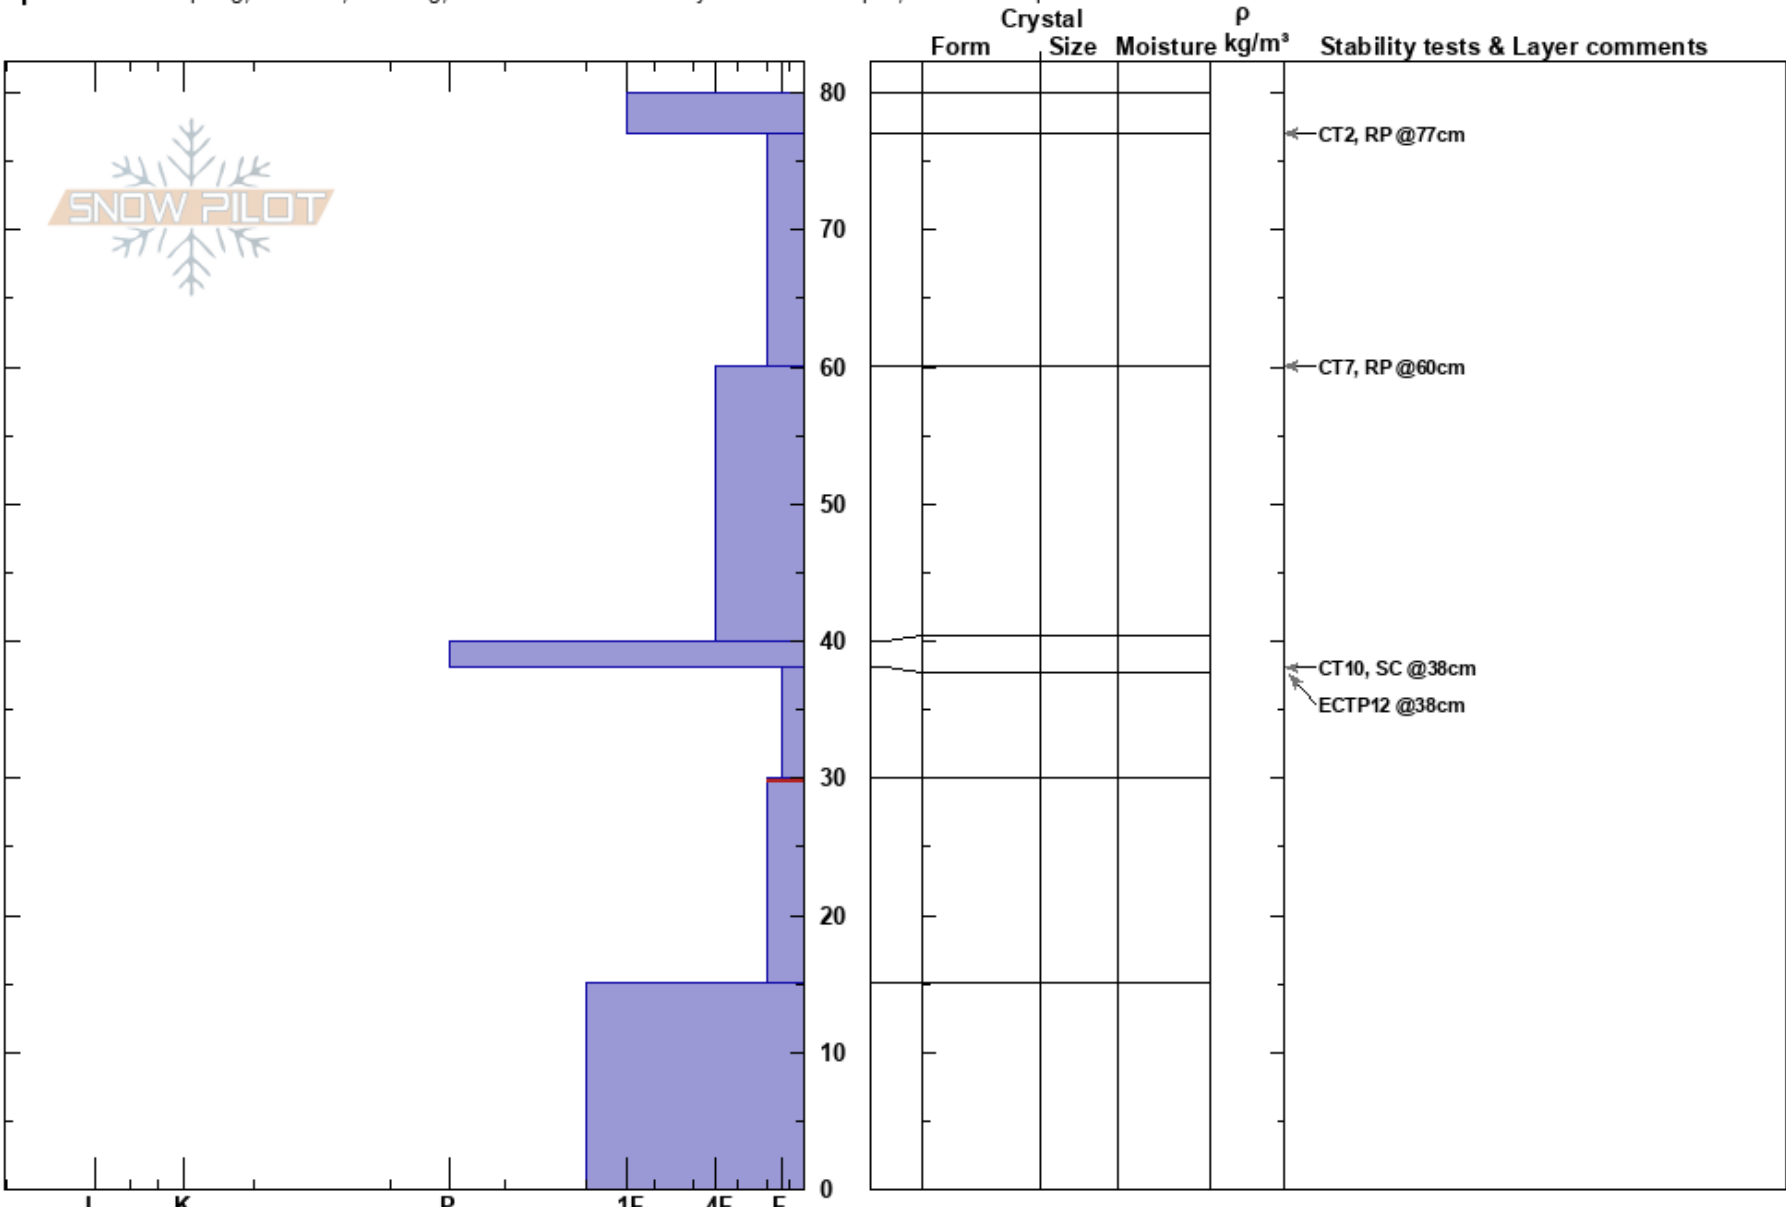

20181205 Yankee Boy
 San Juan Range
 CO
 Elevation: 11800 ft
 Aspect: E
 Specifics: Collapsing, localized; Cracking; Recent avalanche activity on different slopes; We skied slope

Matt Steen
 12/05/2018 - 12:00pm
 Co-ord: 37.99137N, -107.77718W
 Slope Angle: 33°
 Wind Loading: yes

Stability: Poor
 Air Temperature:
 Sky Cover: BKN
 Precipitation: NO
 Wind: SW Moderate

HS:80
 Layer Notes:
 30-15cm: Problematic layer

Notes: