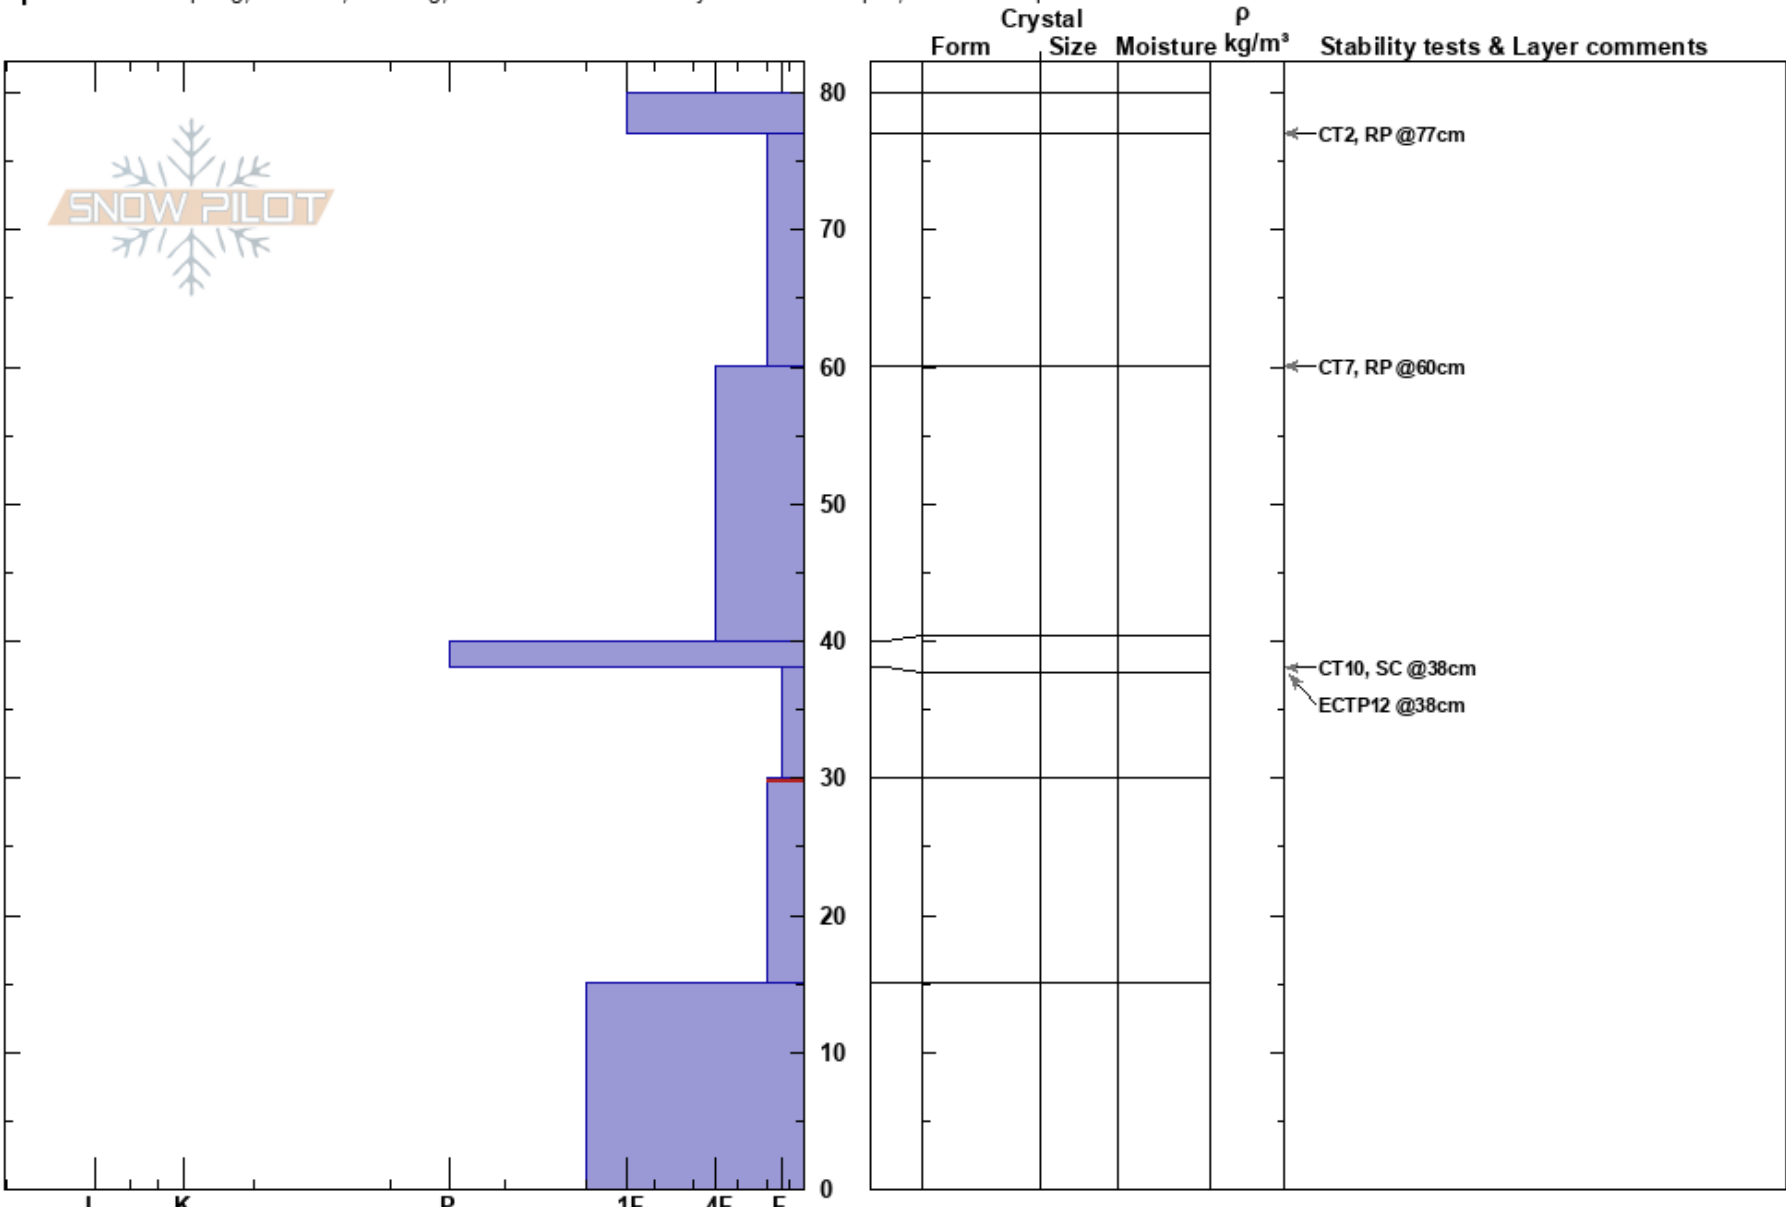

20181205 Yankee Boy  
 San Juan Range  
 CO  
 Elevation: 11800 ft  
 Aspect: E  
 Specifics: Collapsing, localized; Cracking; Recent avalanche activity on different slopes; We skied slope

Matt Steen  
 12/05/2018 - 12:00pm  
 Co-ord: 37.99137N, -107.77718W  
 Slope Angle: 33°  
 Wind Loading: yes

Stability: Poor  
 Air Temperature:  
 Sky Cover: BKN  
 Precipitation: NO  
 Wind: SW Moderate

HS:80  
 Layer Notes:  
 30-15cm: Problematic layer

Notes: