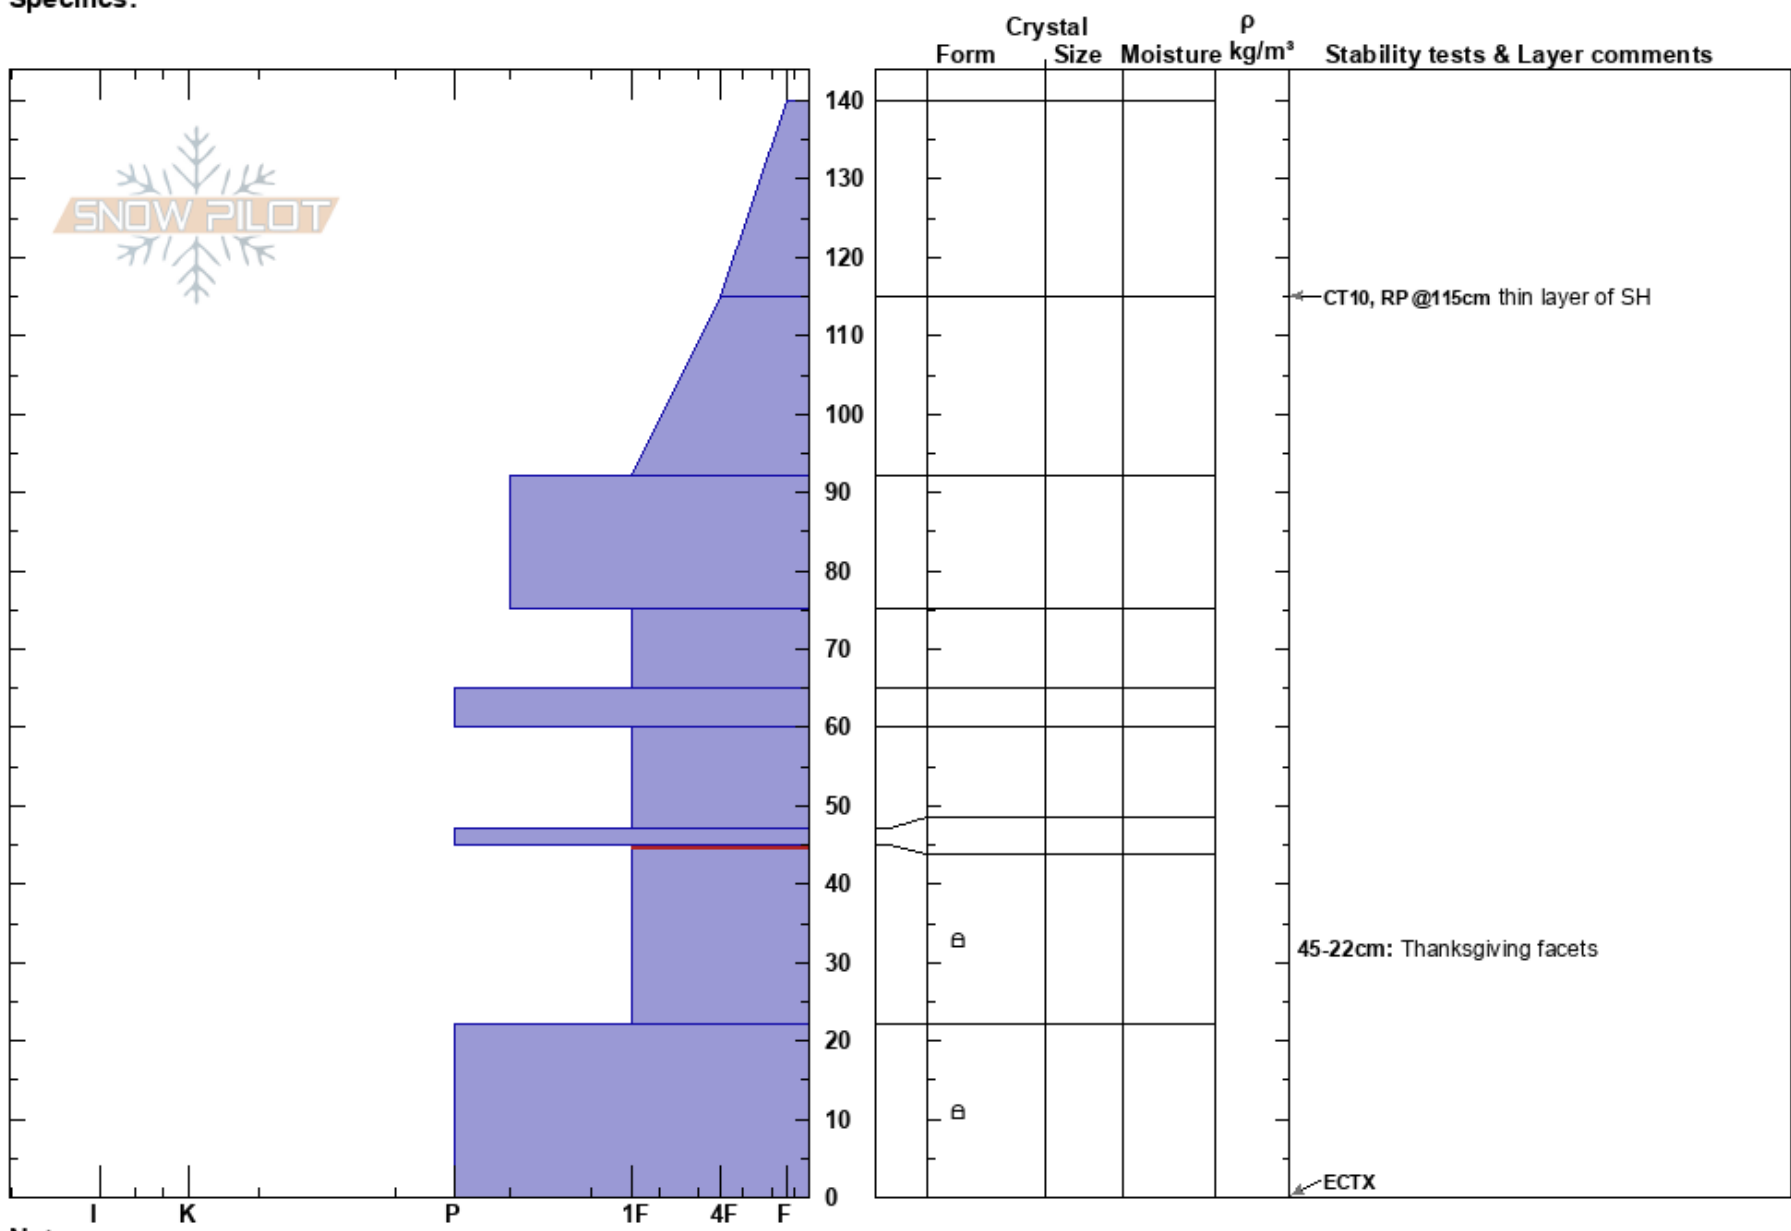

Shadow NE Bowl 12\_3\_18 Jeff Dobronyi  
 Teton Range 12/03/2018 - 11:50am  
 WY  
**Elevation:** 9700 ft  
**Aspect:** NE  
**Specifics:**  
**Co-ord:** 43.71572N, -110.78198W  
**Slope Angle:** 27°  
**Wind Loading:** no

**Stability:** Good  
**Air Temperature:**  
**Sky Cover:** OVC  
**Precipitation:** S-1  
**Wind:** NW Light Breeze

**HS:** 140  
**Layer Notes:**  
 45-22cm: Thanksgiving facets  
 45-22cm: Problematic layer