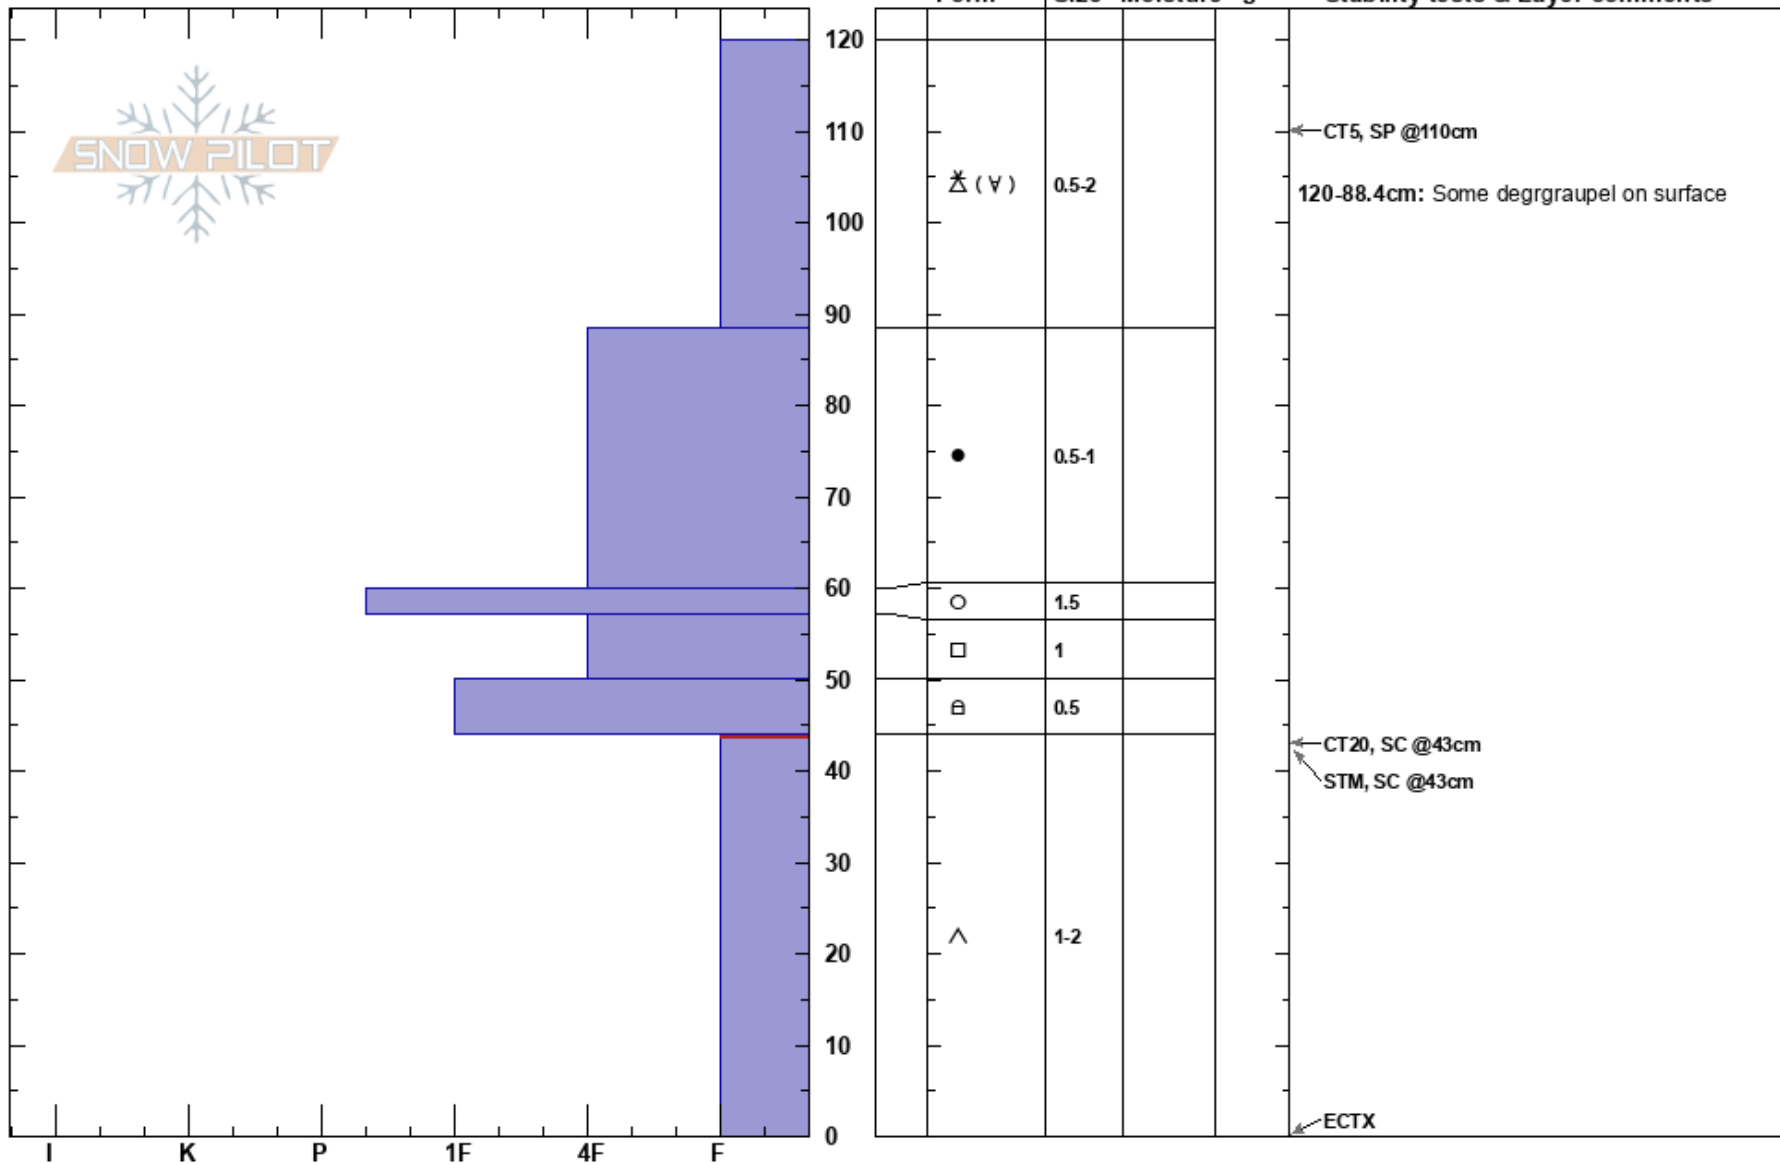

Temptation Ridge 1-3  
 San Francisco Peaks  
 AZ  
 Elevation: 11500 ft  
 Aspect: 275°  
 Specifics: Ski tracks on slope; We skied slope

David Lovejoy  
 01/03/2017 - 4:00am  
 Co-ord: 35.33576N, -111.68706W  
 Slope Angle: 30°  
 Wind Loading: no

Stability: Good  
 Air Temperature: 0°C  
 Sky Cover: BKN  
 Precipitation: NO  
 Wind: Calm

HS: 120  
 PS: 25  
 120-88.4cm: Some degrgraupele on surface  
 44-0cm: Problematic layer

Notes: Pit in moderately open trees