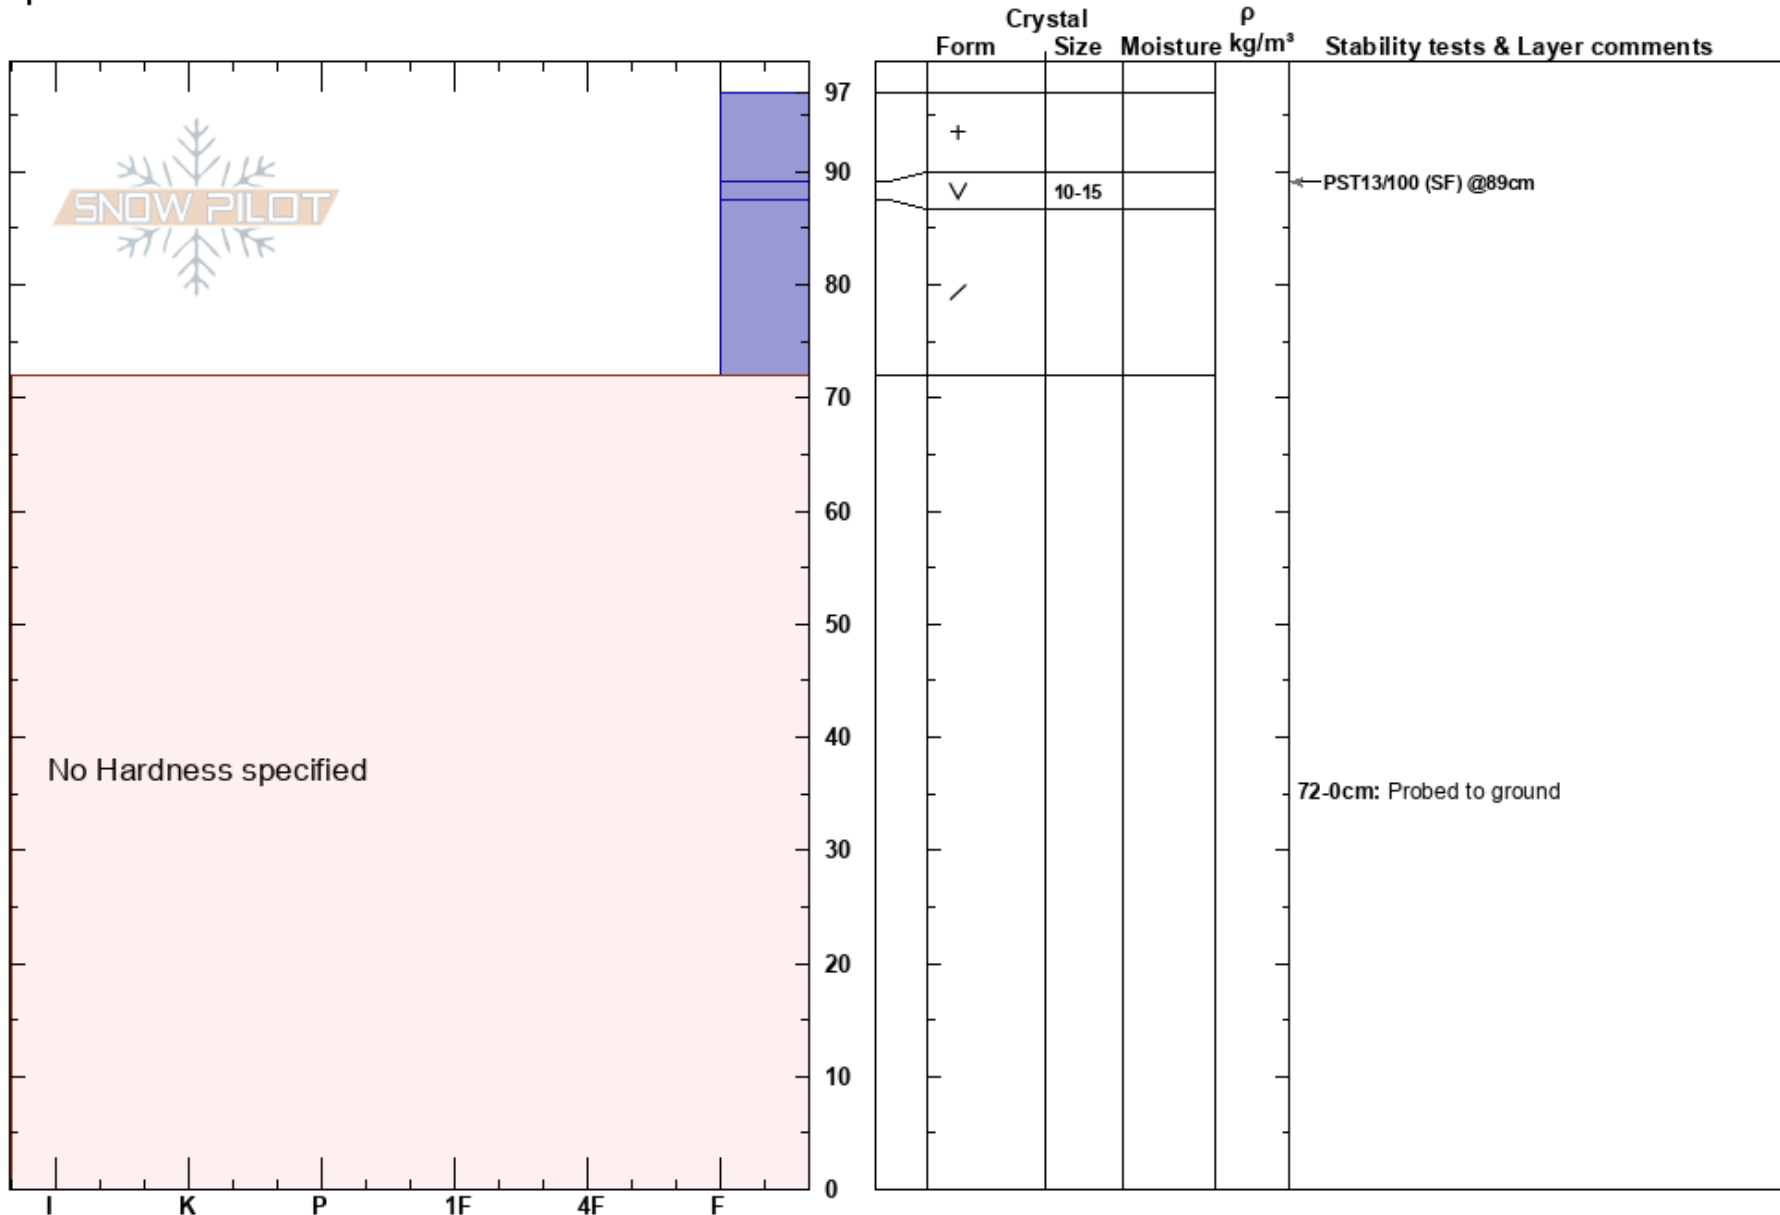

Silver Peak-7530'  
 Central Sierra  
 CA  
 Elevation: 7530 ft  
 Aspect: 20°  
 Specifics:

Steve Reynaud  
 12/05/2018 - 11:30am  
 Co-ord: 39.22557N, -120.24060W  
 Slope Angle: 20°  
 Wind Loading: no

Stability: Good  
 Air Temperature:  
 Sky Cover: OVC  
 Precipitation: S1  
 Wind: SE Light Breeze

HS:97  
 Layer Notes:  
 89-87.5cm: Problematic layer  
 72-0cm: Probed to ground

Notes: Test pit to examine the Dec. 4th buried surface hoar layer.