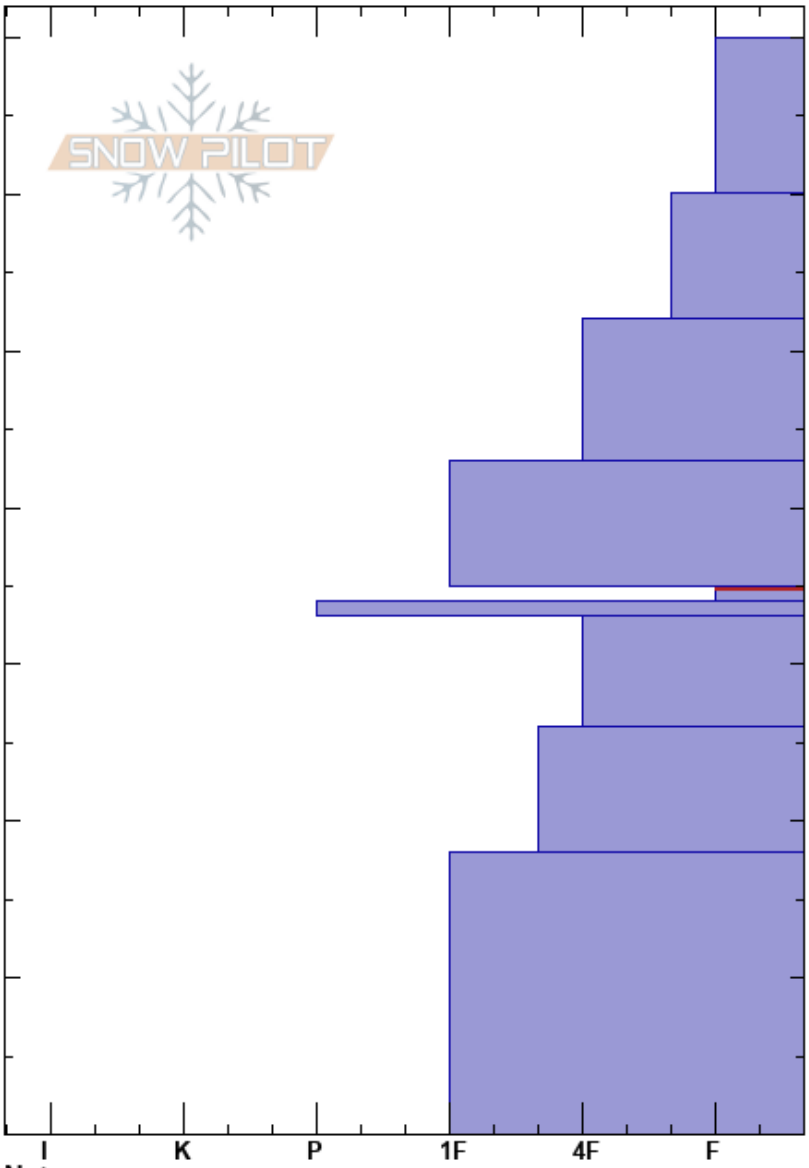

Wilderness Boundary  
 Madison Range-S  
 MT  
 Elevation: 8850 ft  
 Aspect: 210°  
 Specifics:

Doug Chabot-Admin  
 12/04/2018 - 11:00am  
 Co-ord: 44.97625N, -111.35578W  
 Slope Angle: 20°  
 Wind Loading:

Stability: Good  
 Air Temperature: -14°C  
 Sky Cover: CLR  
 Precipitation: NO  
 Wind: W Moderate

HS:70  
 35-34cm: Problematic layer

Depth (cm)	Crystal		Moisture	$\rho$ kg/m <sup>3</sup>	Stability tests & Layer comments
	Form	Size			
70					
65	+				
60	/				
55	-				
50	-				
45	•				
40	□				
35	■				
30					
25	⊖				
20					
15					
10					
5					
0					

← 2x ECTP21 @34cm  
 ← CT11, Q1 @34cm

Notes: