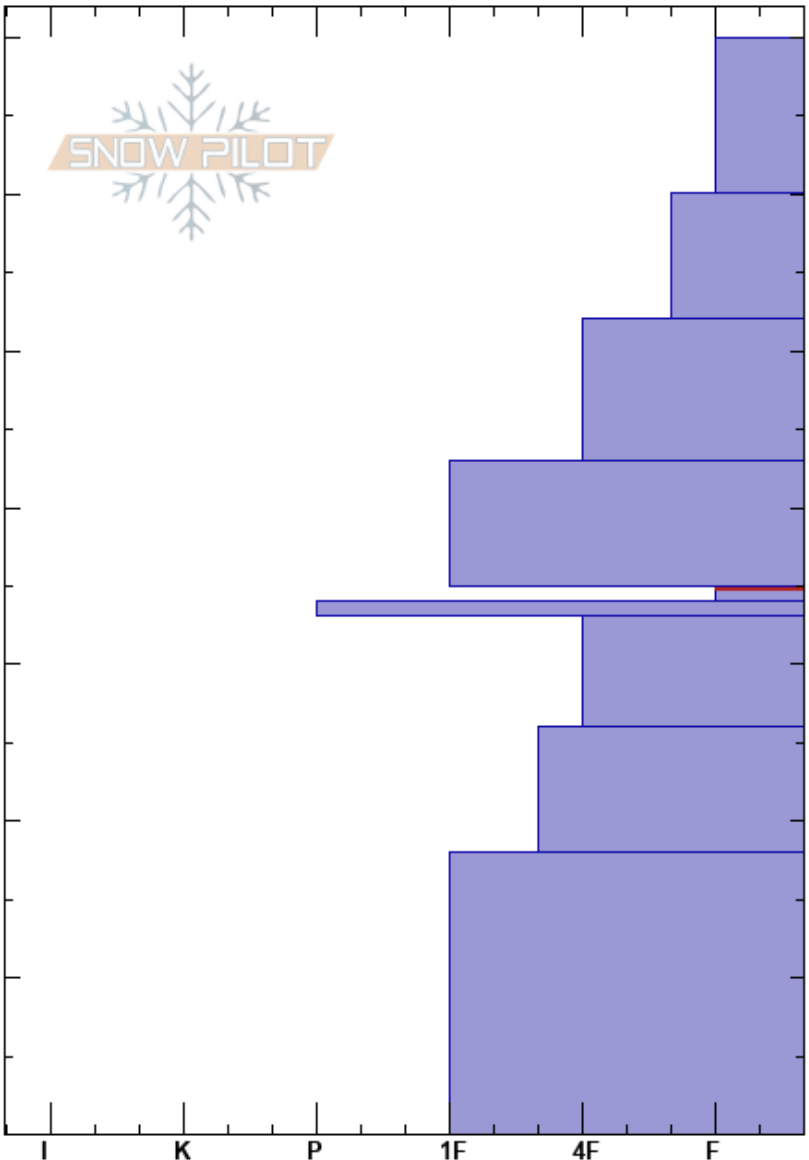

Wilderness Boundary
 Madison Range-S
 MT
 Elevation: 8850 ft
 Aspect: 210°
 Specifics:

Doug Chabot-Admin
 12/04/2018 - 11:00am
 Co-ord: 44.97625N, -111.35578W
 Slope Angle: 20°
 Wind Loading:

Stability: Good
 Air Temperature: -14°C
 Sky Cover: CLR
 Precipitation: NO
 Wind: W Moderate

HS:70
 Layer Notes:
 35-34cm: Problematic layer

Depth (cm)	Crystal		ρ kg/m ³	Stability tests & Layer comments
	Form	Size		
70				
65	+			
60	/			
55	-			
50	-			
45	•			
40	□			
35	■			← 2x ECTP21 @34cm ← CT11, Q1 @34cm
30				
25	⊖			
20				
10				
0				