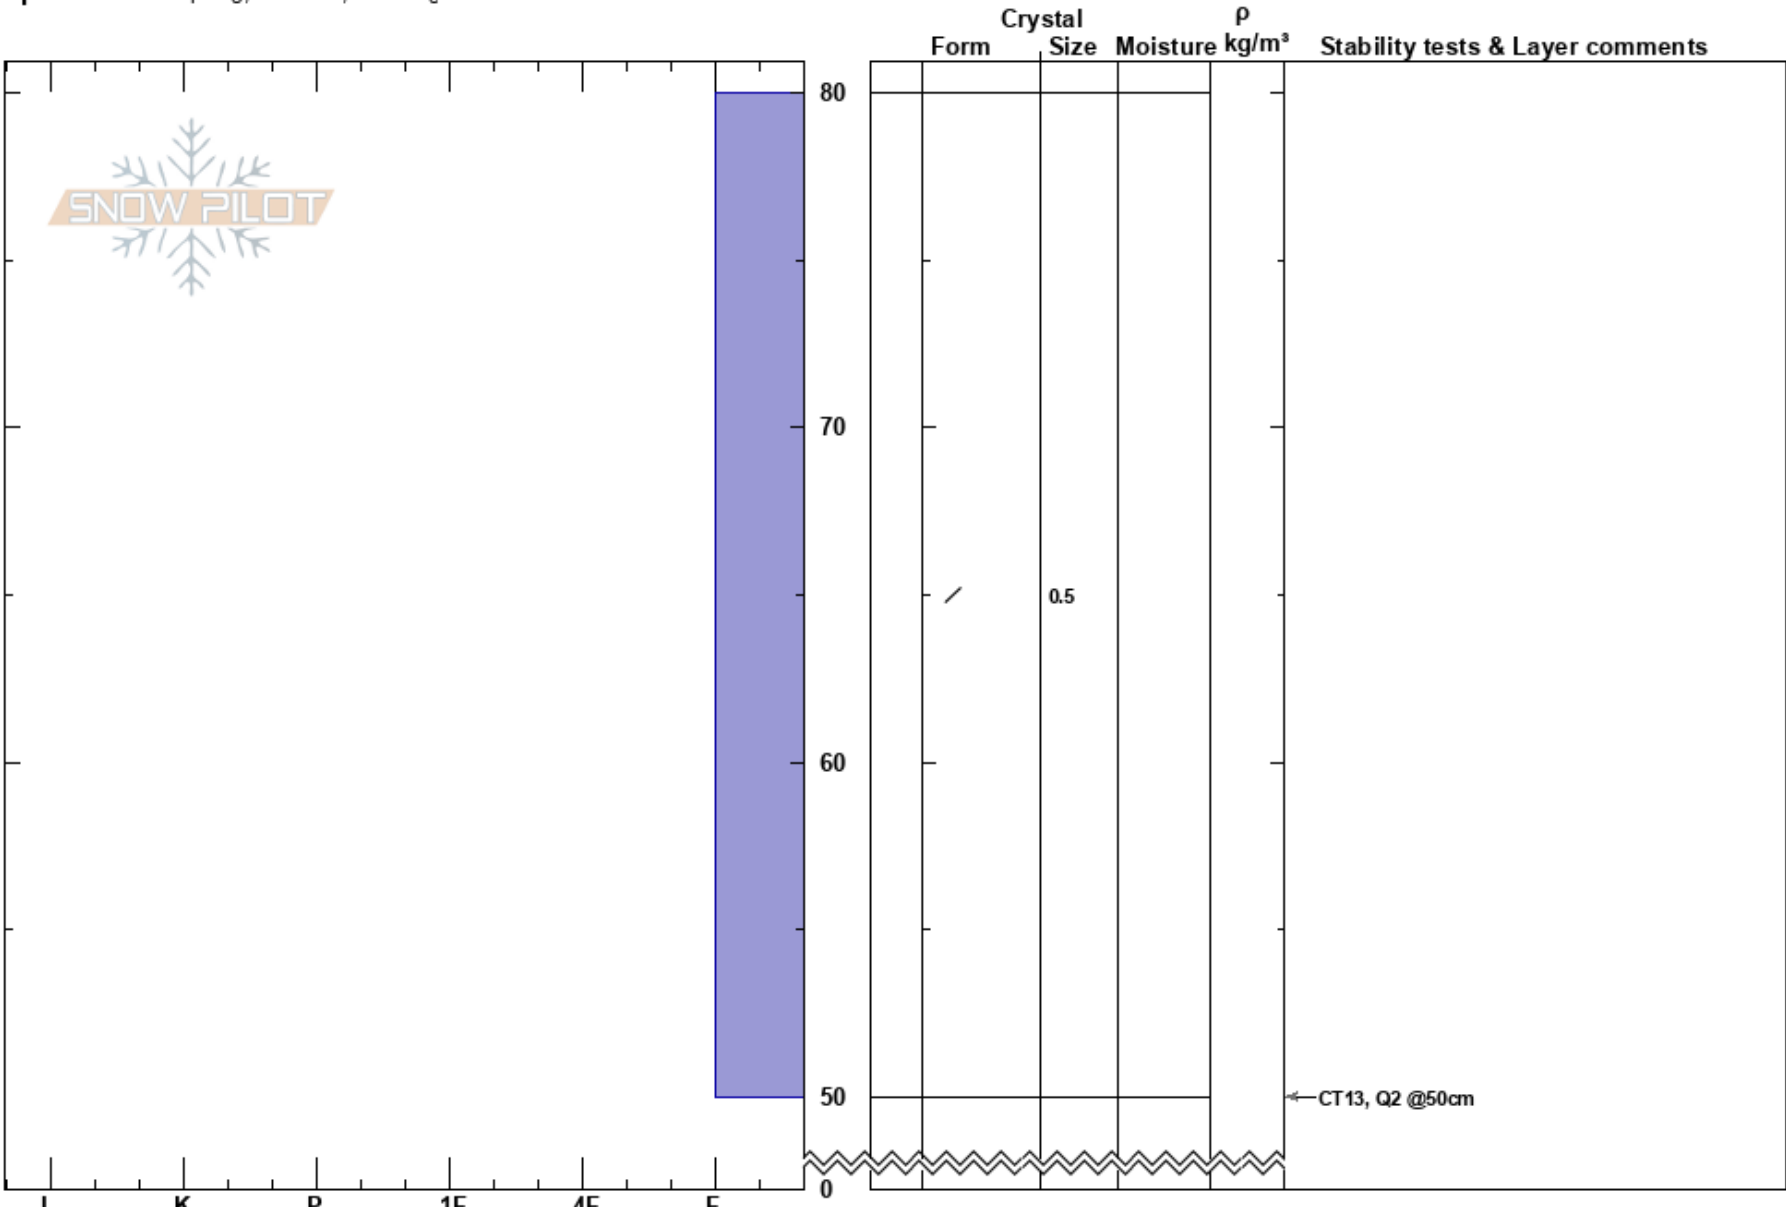

Red Mtn Pass-CR31  
San Juan Range  
CO  
Elevation: 11000 ft  
Aspect: N  
Specifics: Collapsing, localized; Cracking

Dustin Eldridge  
12/04/2018 - 3:30pm  
Co-ord:  
Slope Angle: 10°  
Wind Loading:

Stability: **HS:80**  
Air Temperature: -10°C  
Sky Cover: BKN  
Precipitation: NO  
Wind: Calm

Layer Notes:

Notes: