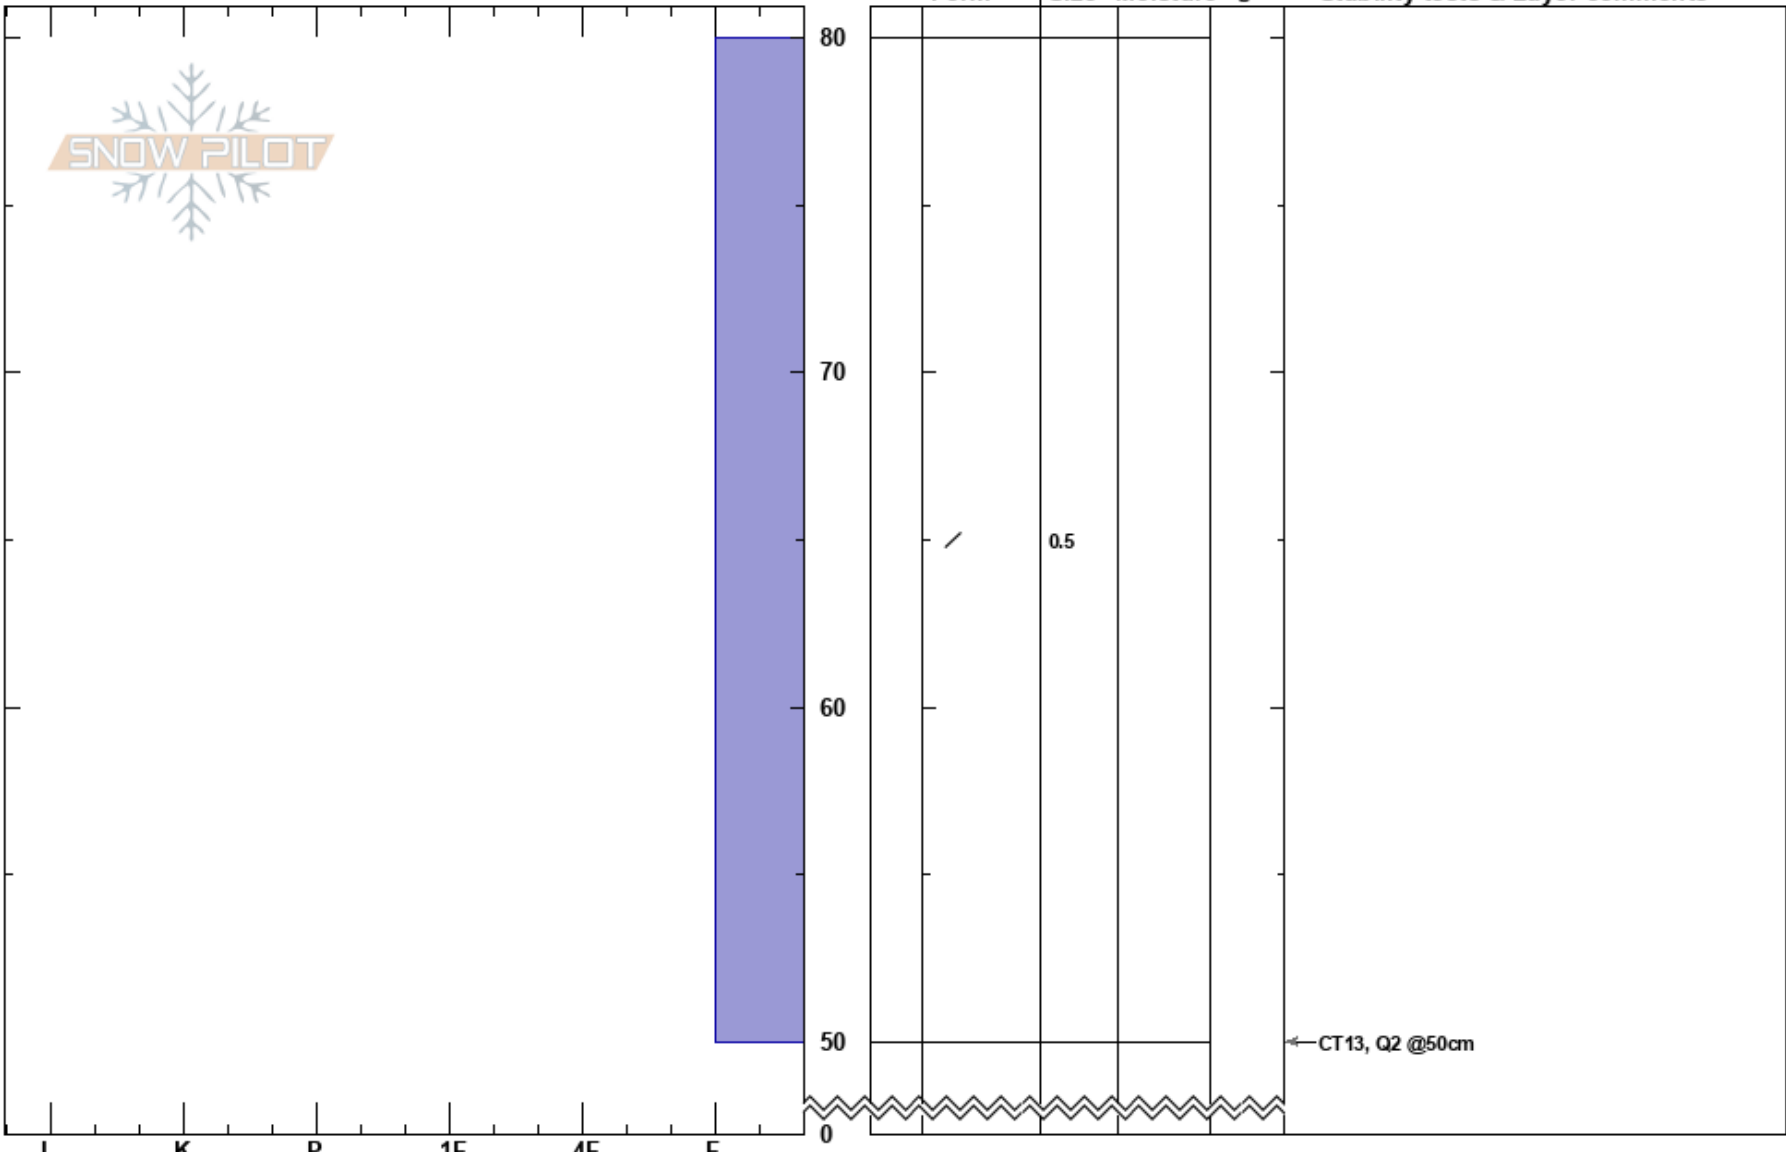

Red Mtn Pass-CR31
San Juan Range
CO
Elevation: 11000 ft
Aspect: N
Specifics:

Dustin Eldridge
12/04/2018 - 3:30pm
Co-ord:
Slope Angle: 10°
Wind Loading:

Stability:
Air Temperature: -10°C
Sky Cover: BKN
Precipitation: NO
Wind: Calm

HS:80
Layer Notes:

Notes: I K P 1F 4F F