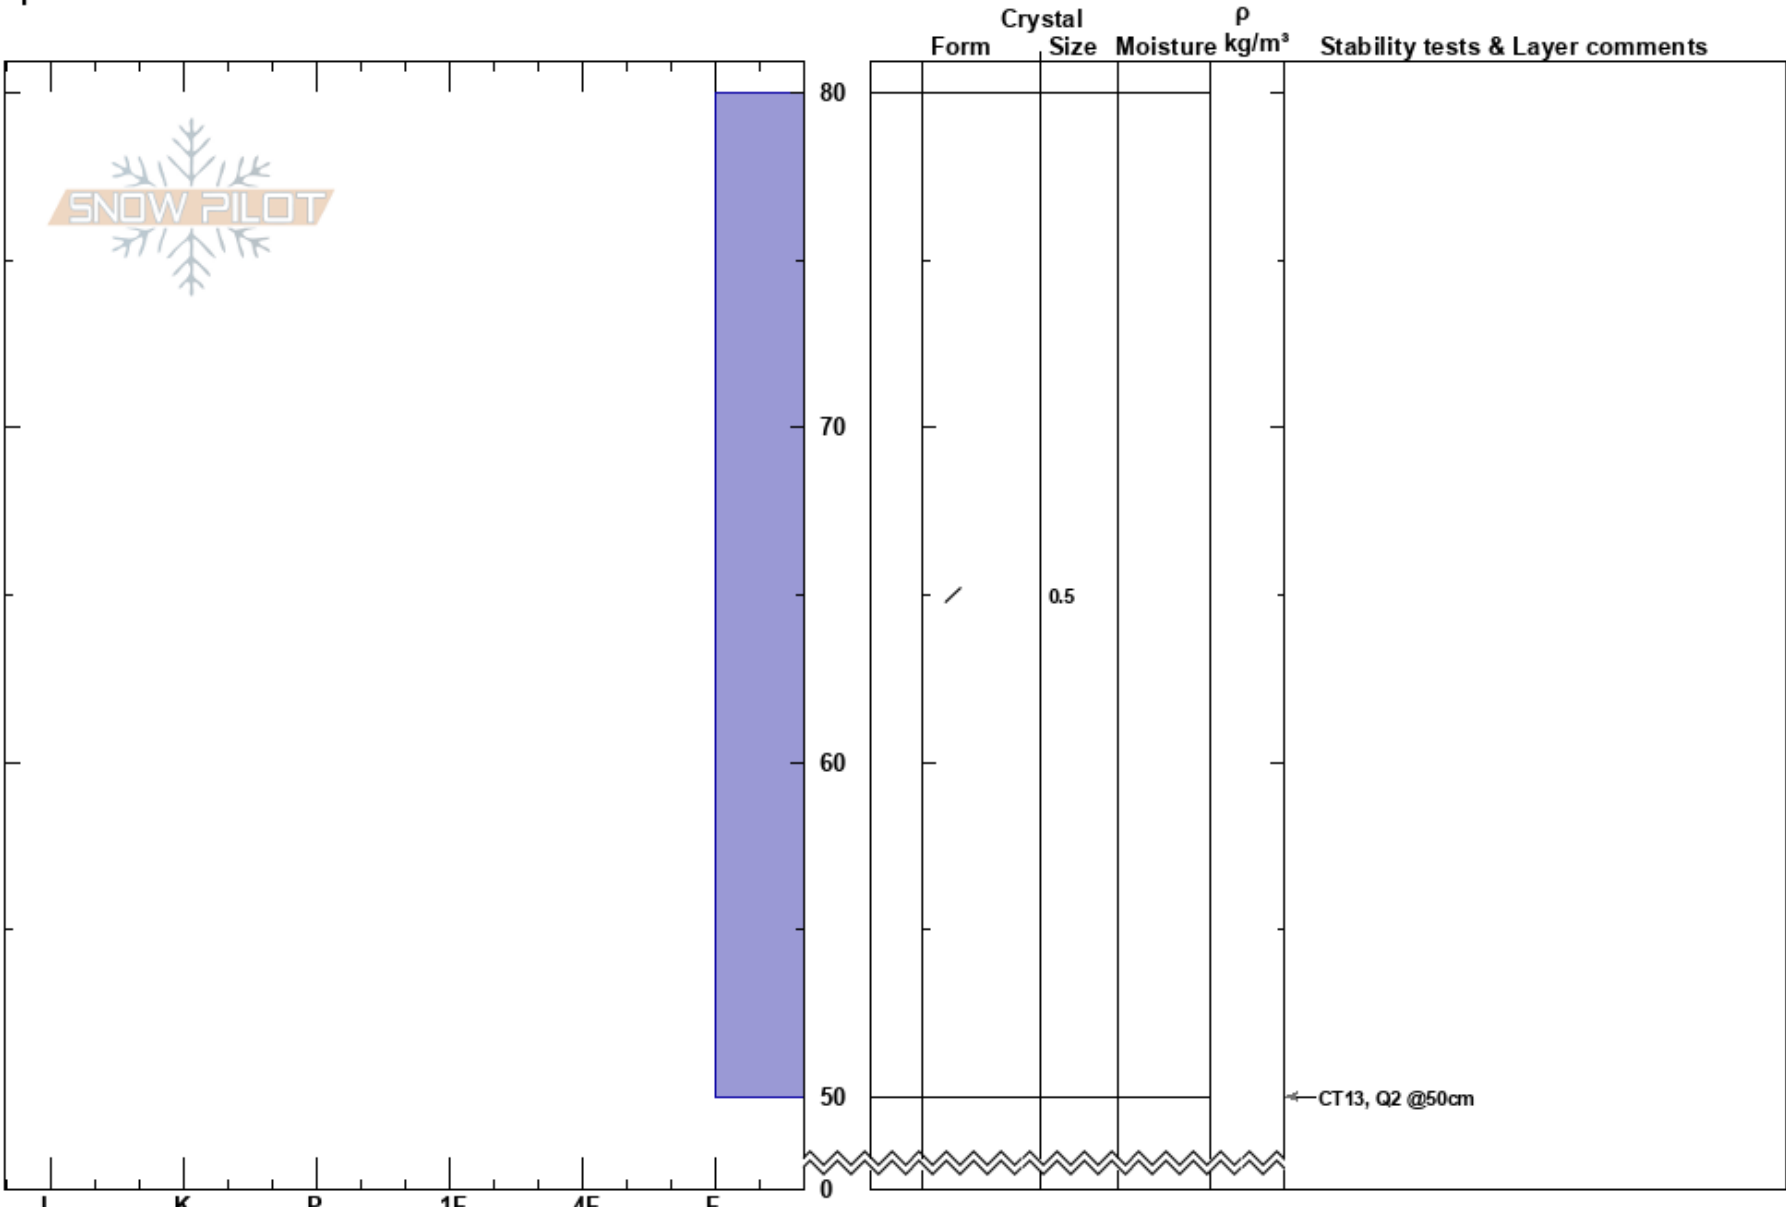

Red Mtn Pass-CR31
San Juan Range
CO
Elevation: 11000 ft
Aspect: N
Specifics:

Dustin Eldridge
12/04/2018 - 3:30pm
Co-ord:
Slope Angle: 10°
Wind Loading:

Stability:
Air Temperature: -10°C
Sky Cover: BKN
Precipitation: NO
Wind: Calm

HS:80
Layer Notes:

Notes: I K P 1F 4F F