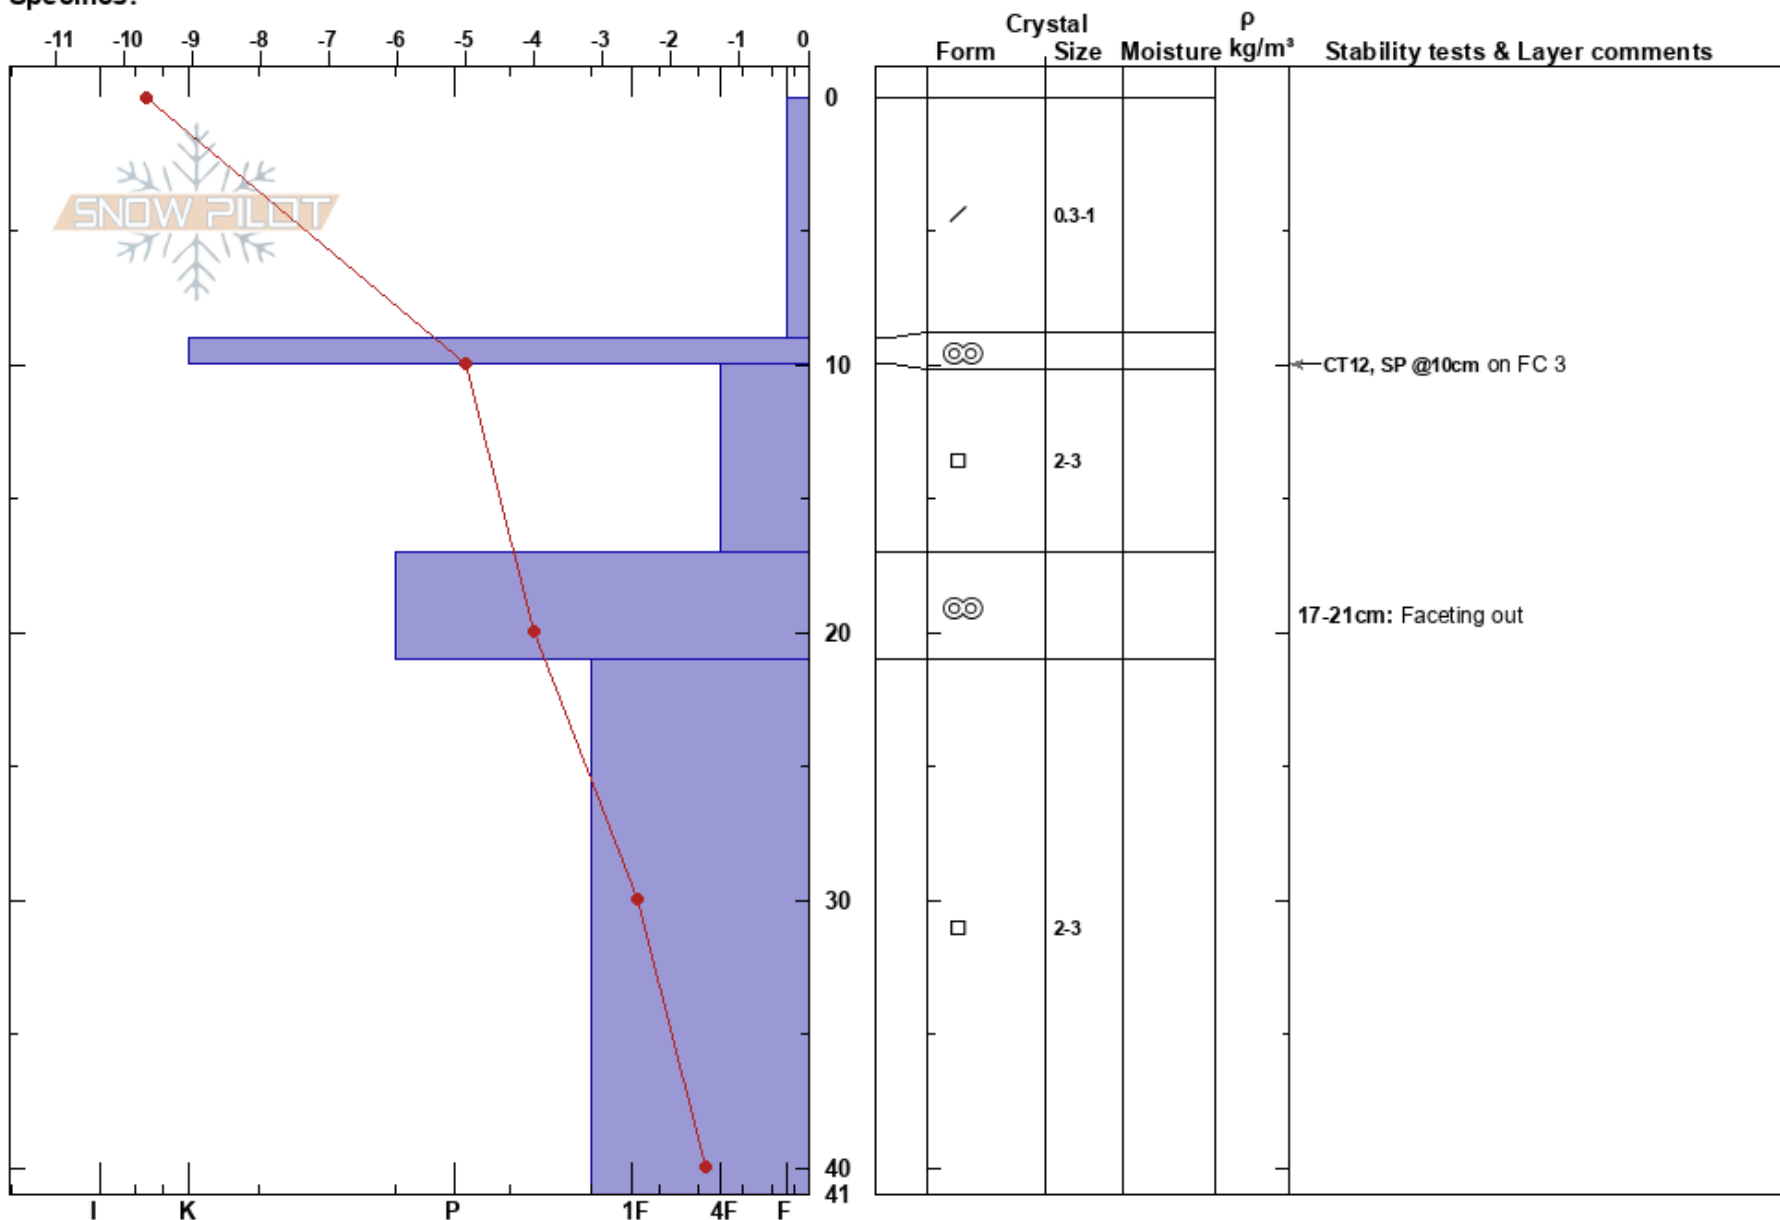

Huck Bowl  
 Canadian Rockies  
 AB  
 Elevation: 2150 m  
 Aspect: 45°  
 Specifics:

Nata de Leeuw  
 03/12/2018 - 15:00  
 Co-ord: 49.31188N, -114.43536W  
 Slope Angle: 35°  
 Wind Loading: yes

Stability:  
 Air Temperature: -9°C  
 Sky Cover: BKN  
 Precipitation: NO  
 Wind: S Light Breeze

HS:41  
 PF:40  
 Layer Notes:  
 9-10cm: Problematic layer  
 17-21cm: Faceting out

Notes: Btm MFcr faceting out