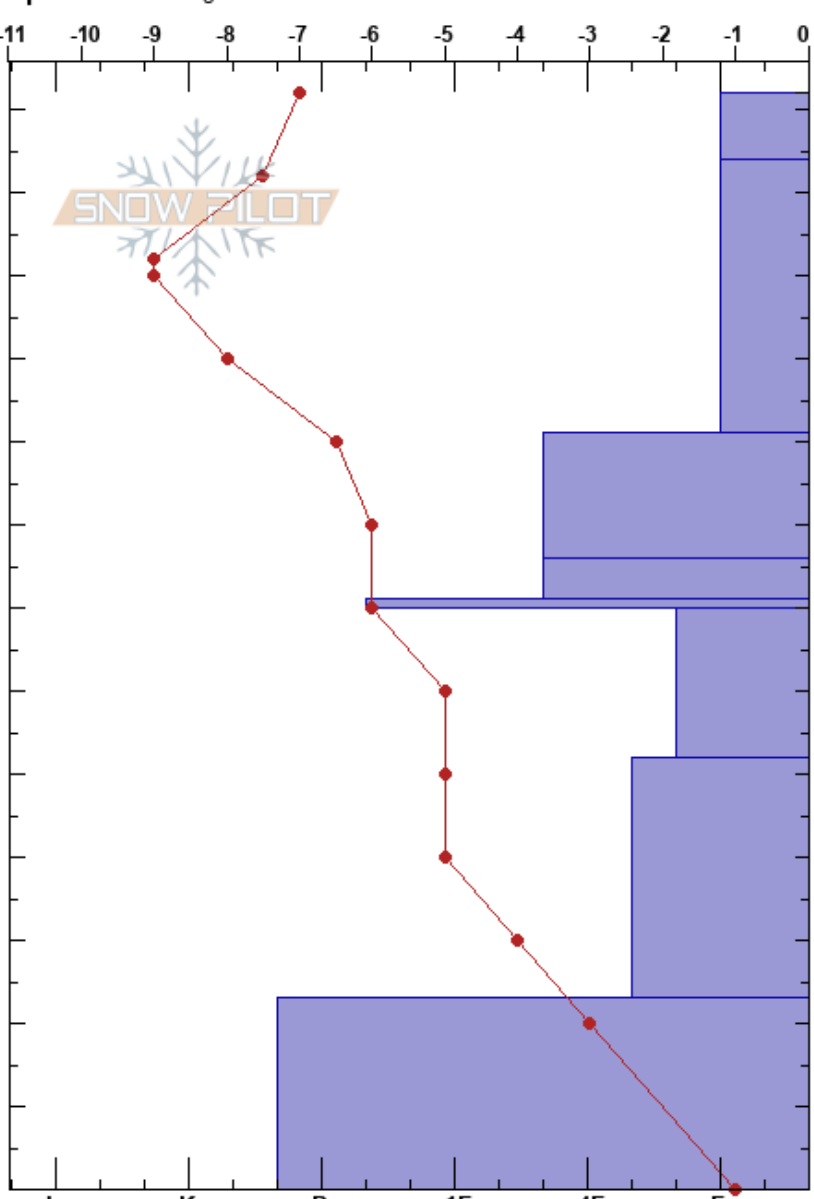

Melehes  
Teton Range  
WY  
Elevation: 9600 ft  
Aspect: 290°  
Specifics: Pit dug in a Ski Area

Jackson Knoll  
11/29/2018 - 12:45am  
Co-ord: 43.77740N, -110.92473W  
Slope Angle: 38°  
Wind Loading: previous

Stability: **HS:132** Layer Notes:  
Air Temperature: -5°C  
Sky Cover: SCT  
Precipitation: NO  
Wind: Calm

Depth (cm)	Crystal		Moisture	ρ kg/m³	Stability tests & Layer comments
	Form	Size			
132	* (Δ)	2-3			
120					
110	+ (∕)	1-2			
100					
90	∕ (⊘)	1			← ECTN11 @91cm
80					
76	∕ (⊘)	1			← ECTN30 @76cm Elbow drop (30+)
70	⊘ (∇)	0.5-1			← ECTN30 @70cm Elbow drop (30+)
60	□ (⊘)	1-2			
50					
40	□	1-2			
30					
20					
10	⊙⊙				
0					