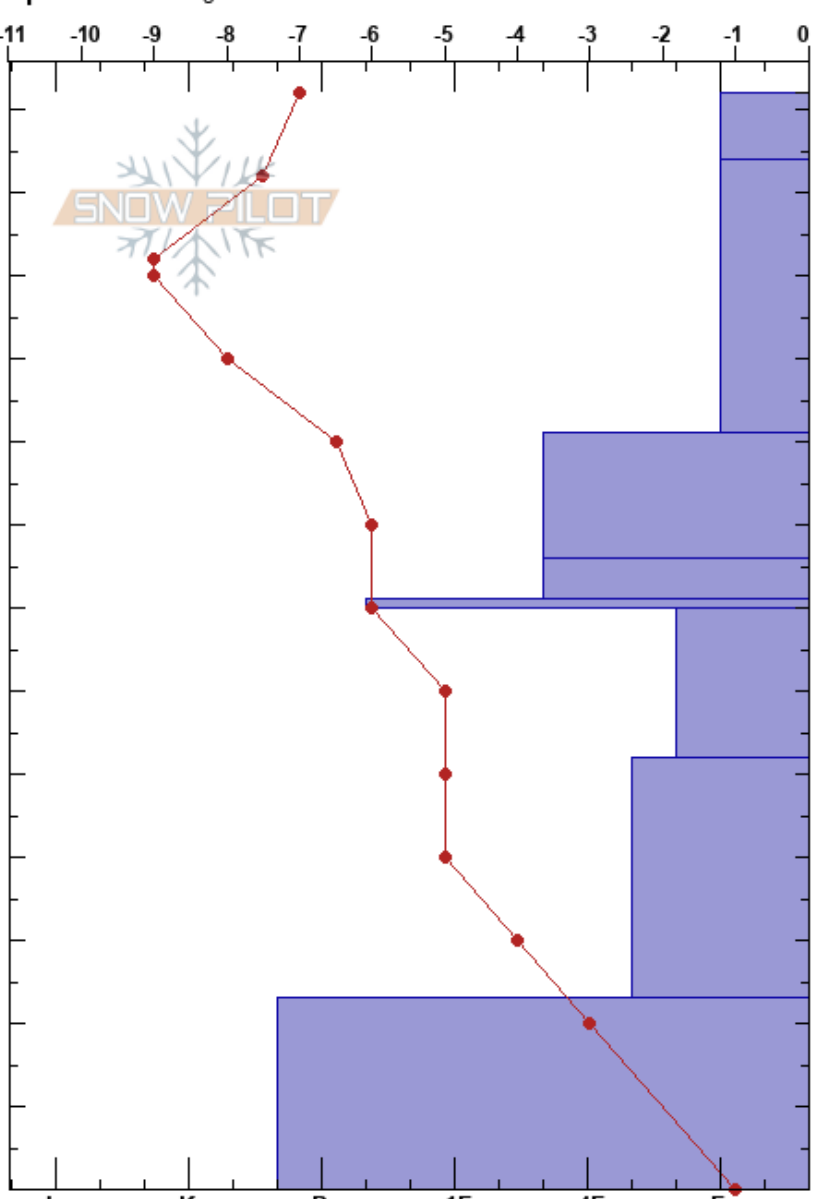

Melehes
Teton Range
WY
Elevation: 9600 ft
Aspect: 290°
Specifics: Pit dug in a Ski Area

Jackson Knoll
11/29/2018 - 12:45am
Co-ord: 43.77740N, -110.92473W
Slope Angle: 38°
Wind Loading: previous

Stability: **HS:132** Layer Notes:
Air Temperature: -5°C
Sky Cover: SCT
Precipitation: NO
Wind: Calm

Depth (cm)	Crystal		Moisture	ρ kg/m ³	Stability tests & Layer comments
	Form	Size			
132	* (Δ)	2-3			
120					
110	+ (∕)	1-2			
100					
90	∕ (●)	1			← ECTN11 @91cm
80	∕ (■)	1			← ECTN30 @76cm Elbow drop (30+)
70	● (▽)	0.5-1			← ECTN30 @70cm Elbow drop (30+)
60	□ (■)	1-2			
50					
40	□	1-2			
30					
20					
10	⊙				
0					