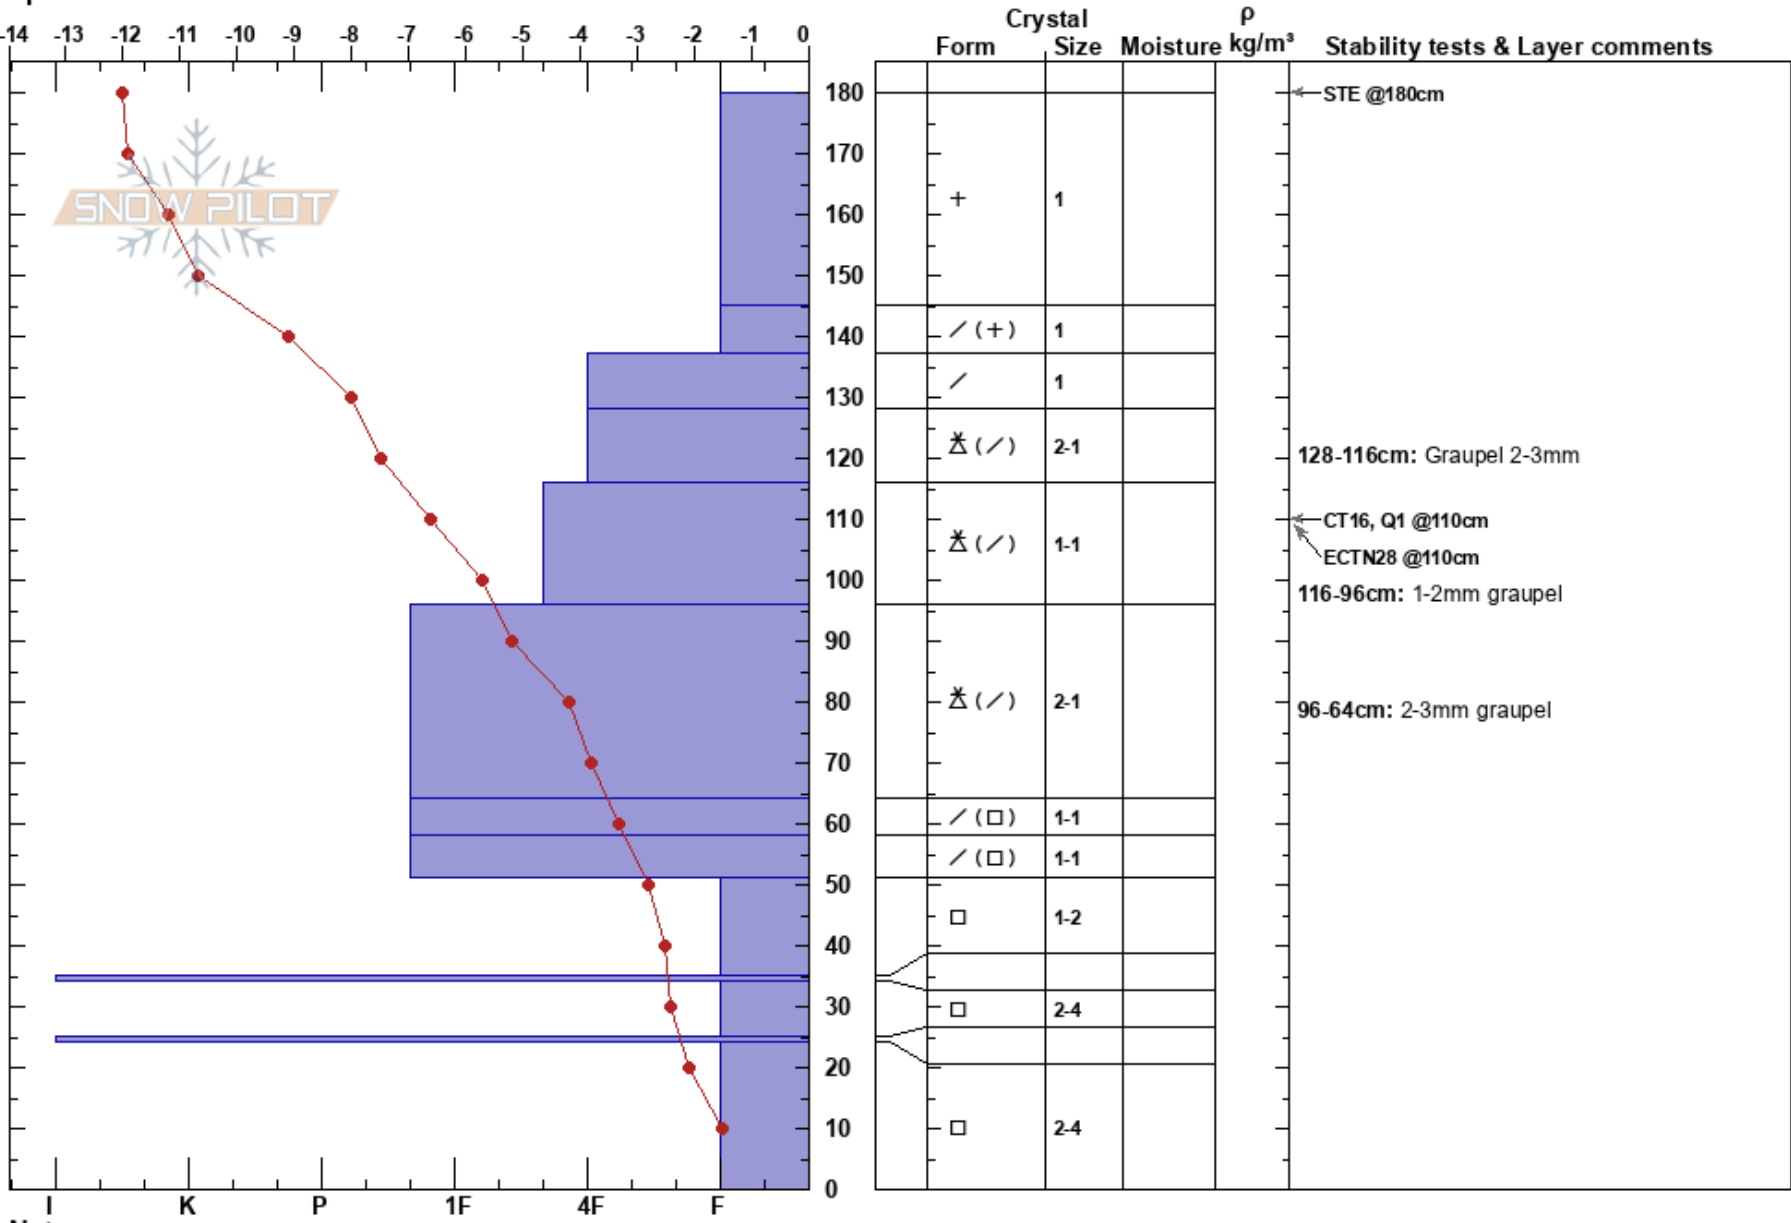

Patsy Marley North
 Wasatch Range
 UT
 Elevation: 9603 ft
 Aspect: NW
 Specifics:

Erme Catino
 12/03/2018 - 10:10am
 Co-ord: 40.59347N, -111.61665W
 Slope Angle: 30°
 Wind Loading:

Stability:
 Air Temperature: -11.1°C
 Sky Cover: FEW
 Precipitation: NO
 Wind: Calm

HS:180
 128-116cm: Graupel 2-3mm
 116-96cm: 1-2mm graupel
 96-64cm: 2-3mm graupel
 51-35cm: Problematic layer

Notes: Pit was dug during a lull in snowfall in the morning, but the snow picked up to around S1/S2 afterwards with pulses into the late afternoon.