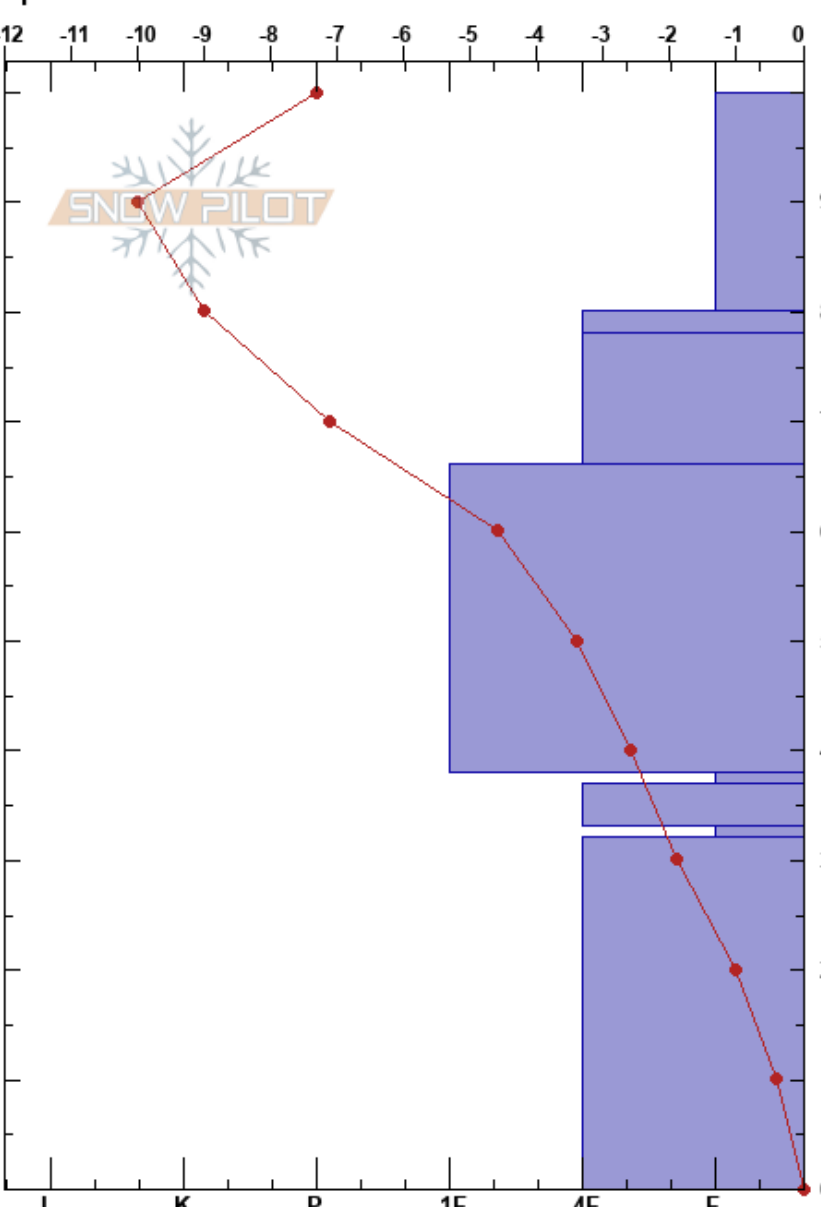

Avalanche Bowl
 Teton Range
 WY
 Elevation: 9077 ft
 Aspect: NE
 Specifics:

Lisa Van Sciver
 12/03/2018 - 10:30am
 Co-ord: 43.48427N, -110.95513W
 Slope Angle: 22°
 Wind Loading: no

Stability:
 Air Temperature: -11°C
 Sky Cover: OVC
 Precipitation: S-1
 Wind: W Calm

HS:100
 PF:70
 38-37cm: SH layer is 4mm thick
 33-32cm: SH layer 4mm thick
 33-32cm: Problematic layer

Elevation (cm)	Crystal		Moisture	ρ kg/m ³	Stability tests & Layer comments
	Form	Size			
100					
90	+				
80	⊗	1-2			
70	⊖	1			
60	⊖	0.3-0.5			
50					
40	∨	4-10			
38-37	□	0.5			38-37cm: SH layer is 4mm thick
33-32	∨	2-10			ECTP30 @33cm PST34/100 (End) @33cm 33-32cm: SH layer 4mm thick
20	⊖	1			
10					
0					