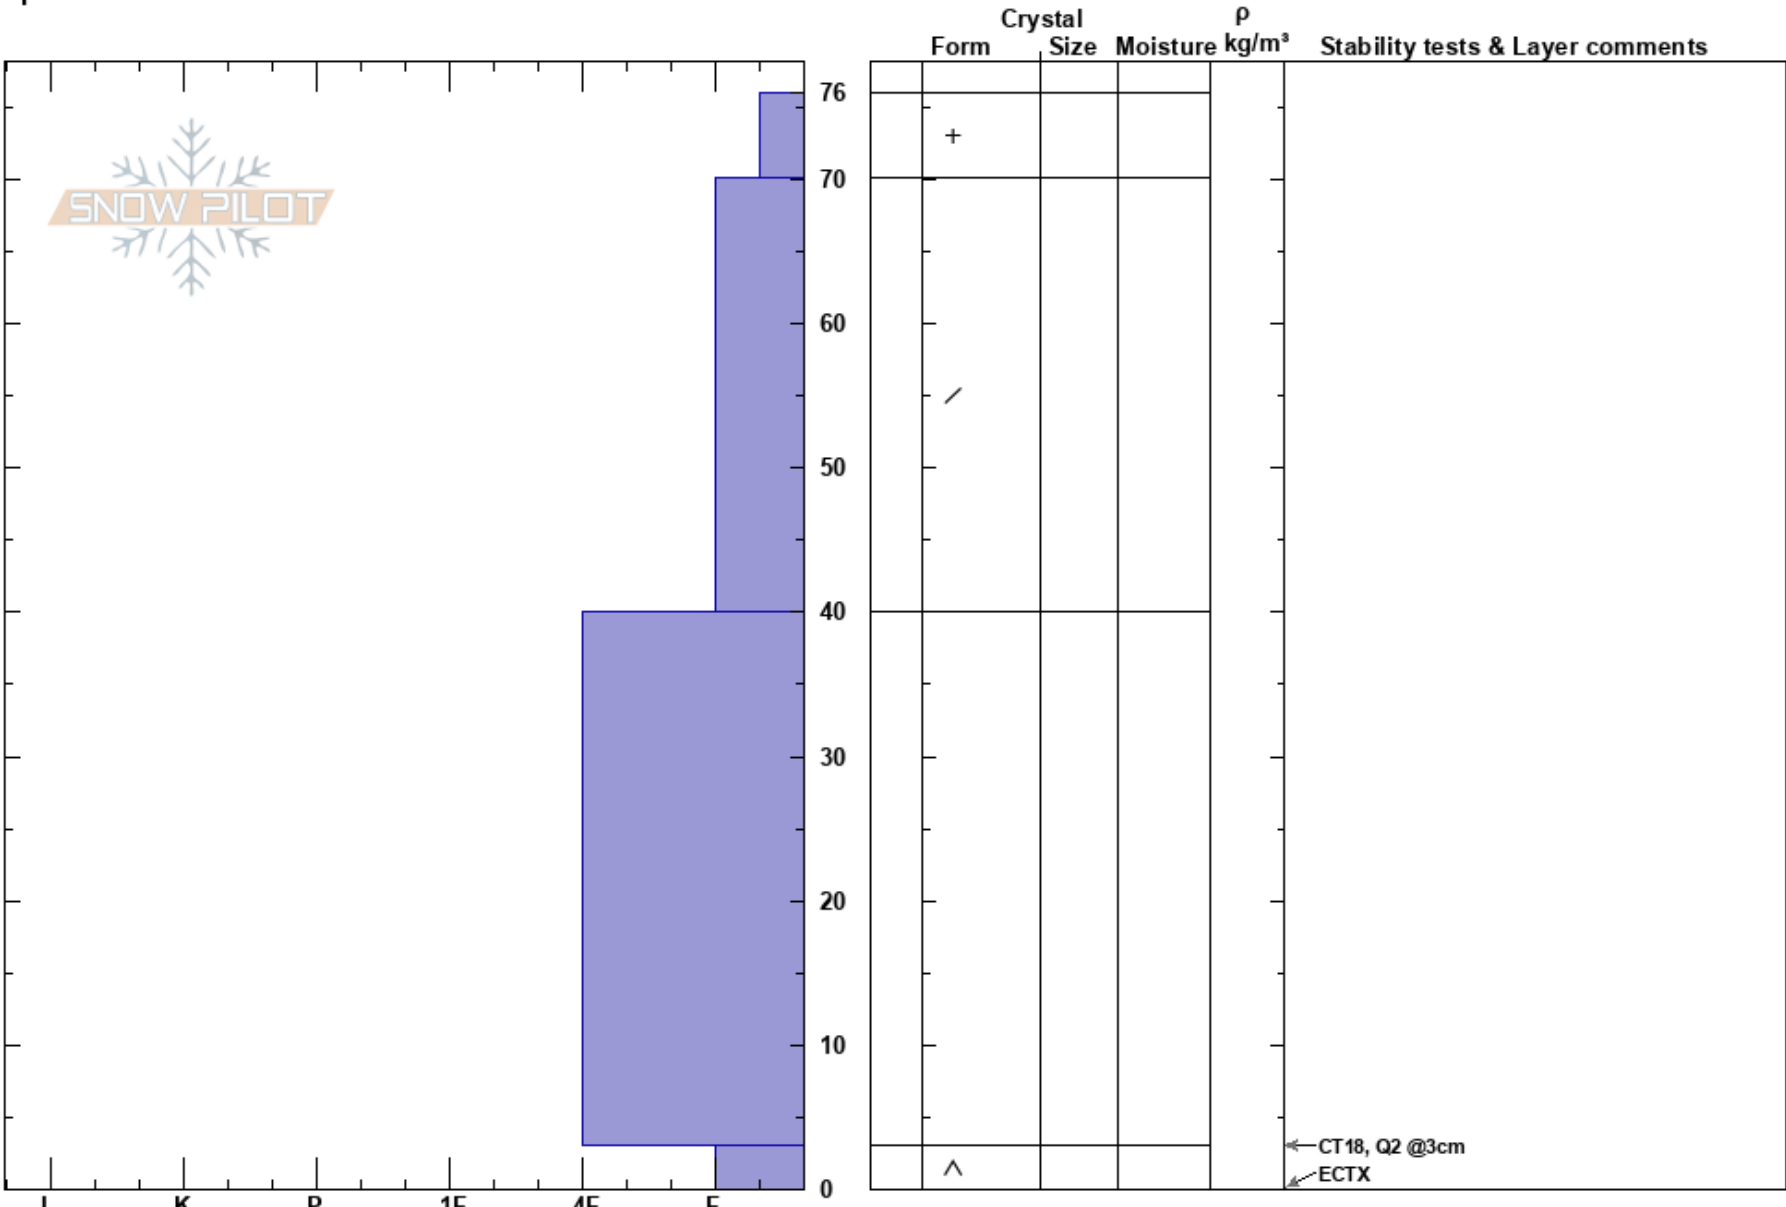

Lightning Ridge 1  
 Wasatch Range  
 UT  
 Elevation: 8772 ft  
 Aspect: 341°  
 Specifics:

Evelyn Lees  
 12/03/2018 - 11:30am  
 Co-ord: 41.68660N, -111.78274W  
 Slope Angle: 30°  
 Wind Loading:

Stability: Very Good HS:76  
 Air Temperature: 3-0cm:Problematic layer  
 Sky Cover: BKN  
 Precipitation: S-1  
 Wind: Calm

**Notes:** A very thin layer of well developed facets, but not thick enough to cover ground features in this spot.