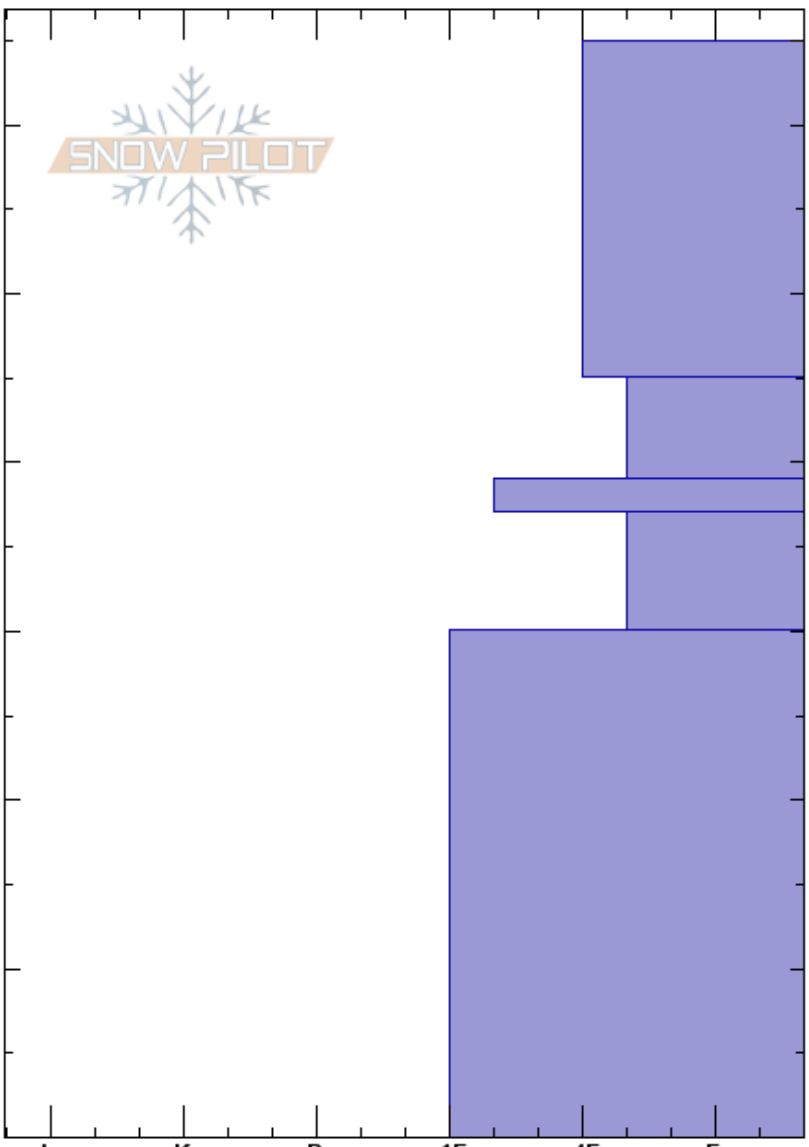

Jura Knob
 San Juan Range
 CO
Elevation: 11800 ft
Aspect: 70°
Specifics: We skied slope

Chris Billbrey
 12/02/2018 - 1:30pm
Co-ord:
Slope Angle:
Wind Loading: yes

Stability:
Air Temperature: -9°C
Sky Cover: OVC
Precipitation: S2
Wind: S Moderate

HS:65 **Layer Notes:**

Crystal Form	Crystal Size	Moisture	ρ kg/m ³	Stability tests & Layer comments
+ (/)	1			← ECTN7 @55cm
□	1-2			← ECTN13 @40cm
⊙⊙				← ECTN23 @36cm
□ (^)	3-5			
□ (^)	3-6			

Notes: