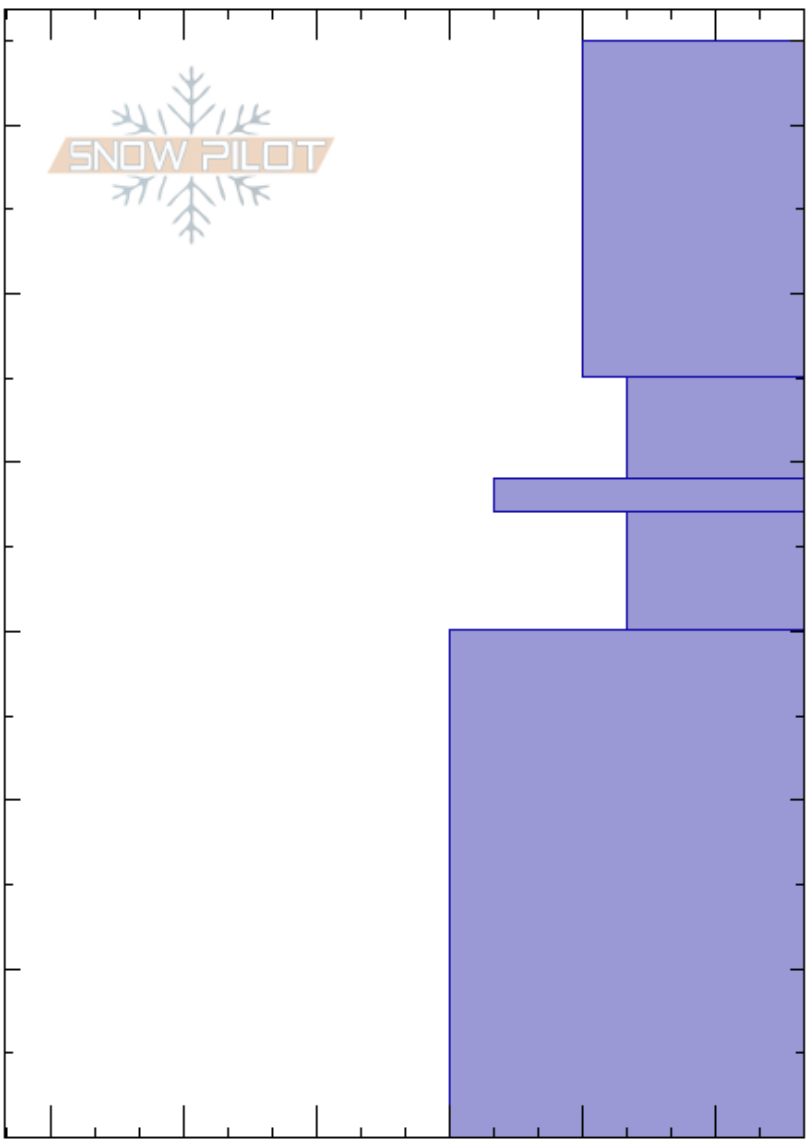

Jura Knob
 San Juan Range
 CO
Elevation: 11800 ft
Aspect: 70°
Specifics: We skied slope

Chris Billbrey
 12/02/2018 - 1:30pm
Co-ord:
Slope Angle:
Wind Loading: yes

Stability:
Air Temperature: -9°C
Sky Cover: OVC
Precipitation: S2
Wind: S Moderate

HS:65 **Layer Notes:**

Crystal Form	Crystal Size	Moisture	ρ kg/m ³	Stability tests & Layer comments
+ (/)	1			← ECTN7 @55cm
□	1-2			← ECTN13 @40cm
⊙⊙				← ECTN23 @36cm
□ (^)	3-5			
□ (^)	3-6			

Notes: