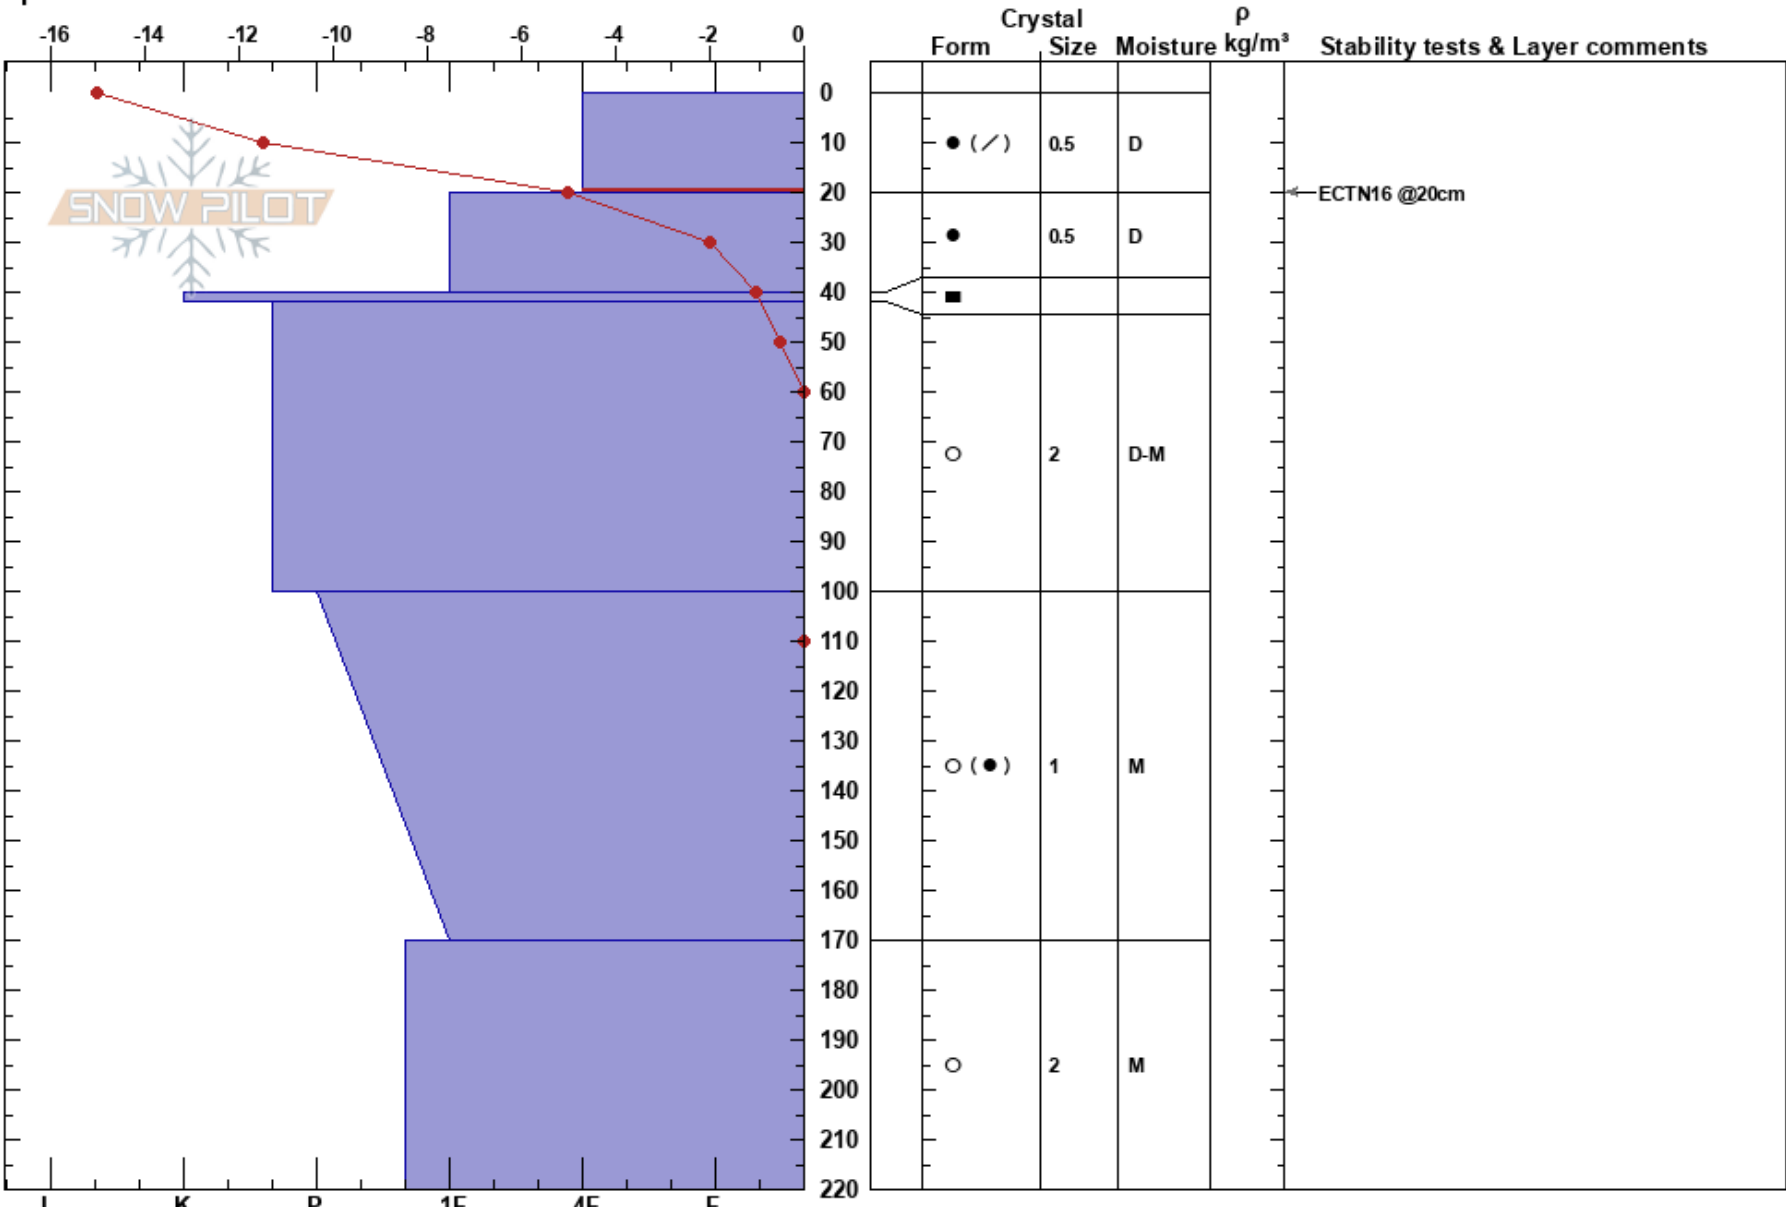

Kambafjell  
 Indre Sogn  
 Norway  
 Elevation: 1100 m  
 Aspect: 150°  
 Specifics:

Jan Helge Aalbu  
 05/01/2017 - 11:00  
 Co-ord: 32V 389143E 6797335N  
 Slope Angle: 15°  
 Wind Loading:

Stability: Good HS:220  
 Air Temperature: -12°C PF:30 0-20cm: Problematic layer  
 Sky Cover: CLR  
 Precipitation: NO  
 Wind: Calm