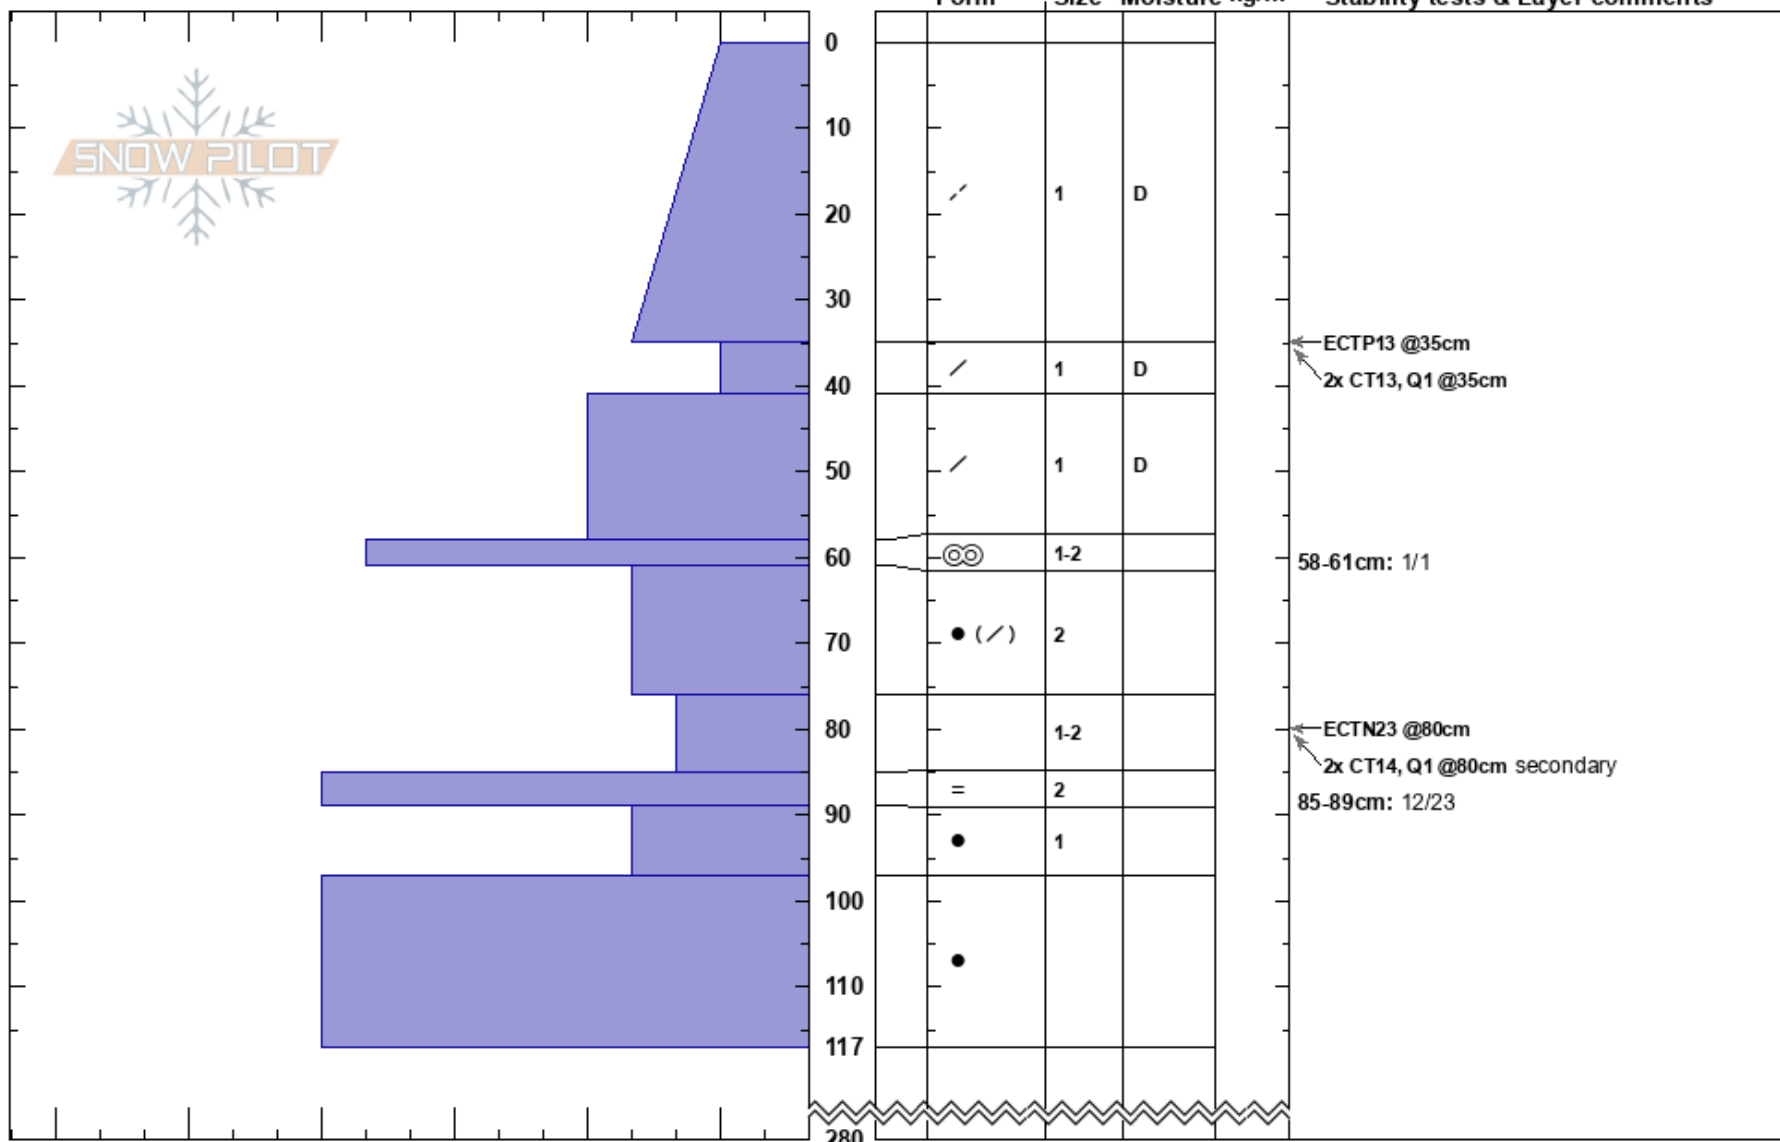

Grey Butte NE

Aaron Beverly

Stability:

HS:280

Layer Notes:

01/04/2017 - 3:00pm

Air Temperature: -11°C

35-41cm: Problematic layer

CA

Co-ord: 41.34547N, -122.19615W

Sky Cover: CLR

58-61cm: 1/1

Elevation: 7900 ft

Slope Angle: 25°

Precipitation: NO

85-89cm: 12/23

Aspect: 45°

Wind Loading: yes

Wind: Calm

Specifics:

Notes:

I K P 1F 4F F